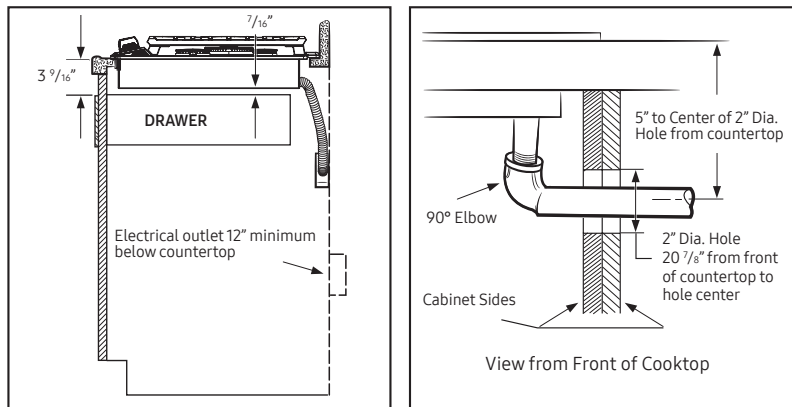

NA24T4230FS

SAMSUNG

24" Gas Cooktop

Installation Requirements

Countertop cut-out and minimum clearance dimensions: