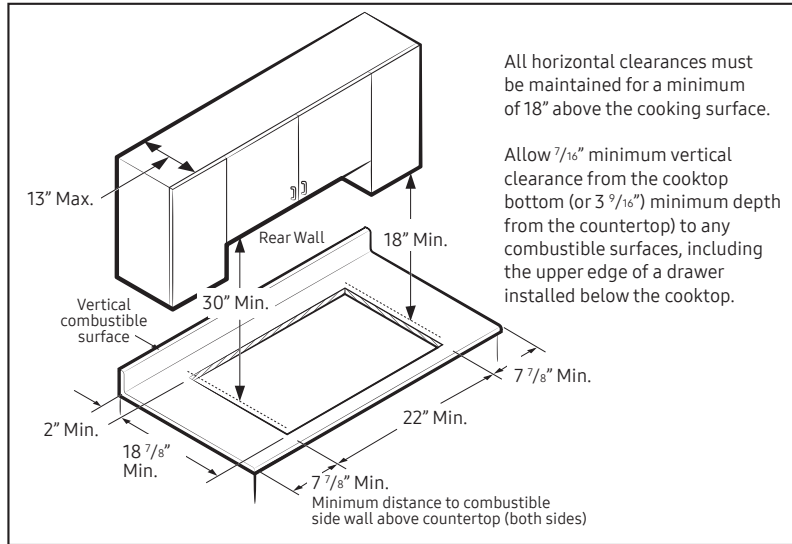

NA24T4230FS

SAMSUNG

24" Gas Cooktop

Installation Requirements

Countertop cut-out and minimum clearance dimensions: