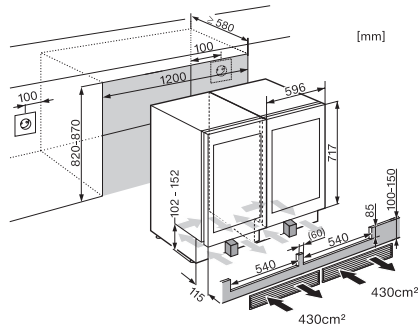

KWT 6322 UG

Built-under wine storage unit

with FlexiFrame and Push2open for greater versatility and top-quality design.