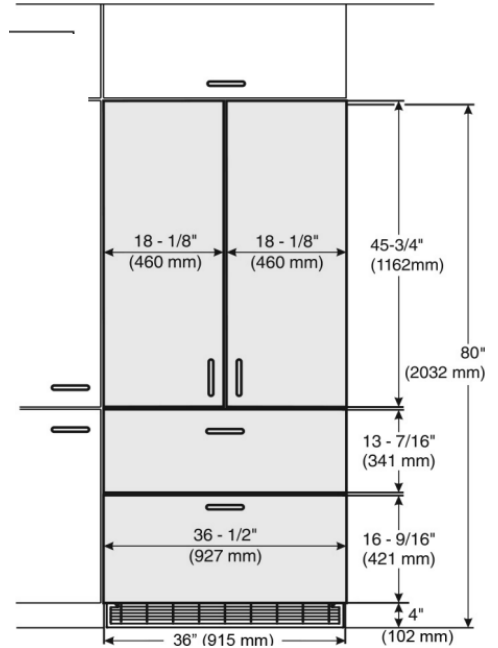

MATERIAL

12153770

| SPECIFICATIONS | |
|-------------------------------|---|
| Overall Unit Dimensions | 35 ¹³ / ₁₆ " (910 mm) W x 79 ¹³ / ₁₆ " (2,027 mm) H x 24" (610 mm) D |
| Niche | |
| Minimum Cabinet Niche Opening | 36" (915 mm) W x 80" (2,032 mm) H x 24" (610 mm) D |
| Interior Volume | |
| Fresh Food Volume | 12.9 cu-ft (365 L) |
| Freezer Volume | 6.0 cu-ft (170 L) |
| Electrical | |
| Electrical Requirements | 110V / 120V, 60Hz, 15 Amps (single) 110V / 120V, 60Hz, 20 Amps (merged) |
| Power Cord | NEMA 5-15 plug, 7' 10 ¹ / ₂ " (2.4m) |
| Shipping | |
| Shipping Weight | 383.5 lbs (174 kg) |
| Shipping Dimensions | 38 ¹ / ₁₆ " W x 83 ⁵ / ₈ " H x 29 ¹ / ₈ " D |

A = 3" (76 mm)
B = 79-13/16" (2027 mm)
C = 35-13/16" (910 mm)
D = 3" (76 mm)
E = 24" (610 mm)
G = 42-7/16" (1078 mm)
H = 37-1/8" (943 mm)

Inset Installation Panel Dimensions

Side view, A: Built-in cabinet, B: cabinet door

Frameless Installation Panel Dimensions

Side view, A: Built-in cabinet, B: cabinet door

| Thickness of the cabinet door | Distance all-round to adjacent furniture | Opening angle of appliance doors |
|-------------------------------|--|----------------------------------|
| 5/8" (16 mm) | less than 1/4" (6 mm) | Recommended limitation to 95° * |
| 3/4" (19 mm) | less than 3/8" (10 mm) | Recommended limitation to 95° * |

Niche Dimensions and Water Supply Connection

| Cabinet Height C | Inset cabinet Depth B | Frameless/faceframe cabinet Depth B |
|------------------|------------------------------|-------------------------------------|
| 80" (2032 mm) | 24" (610m) + panel thickness | 24" (610 mm) |