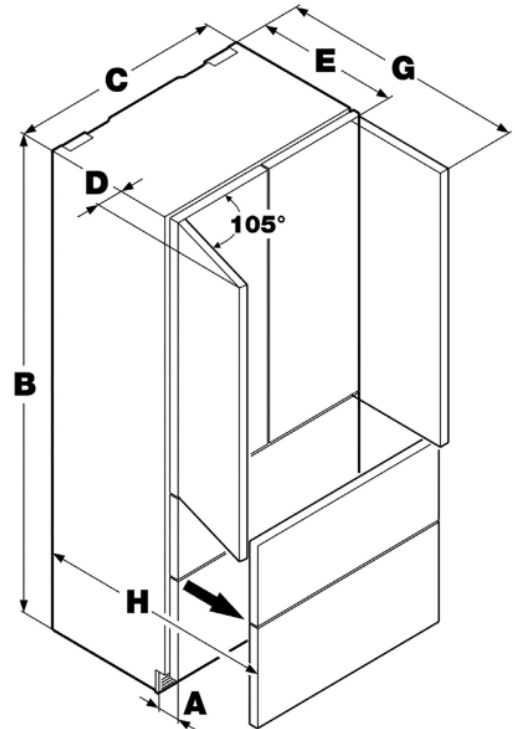

MATERIAL

12153770

| SPECIFICATIONS | |
|-------------------------------|---|
| Overall Unit Dimensions | 35 ¹³ / ₁₆ " (910 mm) W x 79 ¹³ / ₁₆ " (2,027 mm) H x 24" (610 mm) D |
| Niche | |
| Minimum Cabinet Niche Opening | 36" (915 mm) W x 80" (2,032 mm) H x 24" (610 mm) D |
| Interior Volume | |
| Fresh Food Volume | 12.9 cu-ft (365 L) |
| Freezer Volume | 6.0 cu-ft (170 L) |
| Electrical | |
| Electrical Requirements | 110V / 120V, 60Hz, 15 Amps (single) 110V / 120V, 60Hz, 20 Amps (merged) |
| Power Cord | NEMA 5-15 plug, 7' 10 ¹ / ₂ " (2.4m) |
| Shipping | |
| Shipping Weight | 383.5 lbs (174 kg) |
| Shipping Dimensions | 38 ¹ / ₁₆ " W x 83 ⁵ / ₈ " H x 29 ¹ / ₈ " D |

A = 3" (76 mm)
B = 79-13/16" (2027 mm)
C = 35-13/16" (910 mm)
D = 3" (76 mm)
E = 24" (610 mm)
G = 42-7/16" (1078 mm)
H = 37-1/8" (943 mm)

Inset Installation Panel Dimensions

Side view, A: Built-in cabinet, B: cabinet door

Frameless Installation Panel Dimensions

Side view, A: Built-in cabinet, B: cabinet door

| Thickness of the cabinet door | Distance all-round to adjacent furniture | Opening angle of appliance doors |
|-------------------------------|--|----------------------------------|
| 5/8" (16 mm) | less than 1/4" (6 mm) | Recommended limitation to 95° * |
| 3/4" (19 mm) | less than 3/8" (10 mm) | Recommended limitation to 95° * |

Niche Dimensions and Water Supply Connection

| Cabinet Height C | Inset cabinet Depth B | Frameless/faceframe cabinet Depth B |
|------------------|------------------------------|-------------------------------------|
| 80" (2032 mm) | 24" (610m) + panel thickness | 24" (610 mm) |