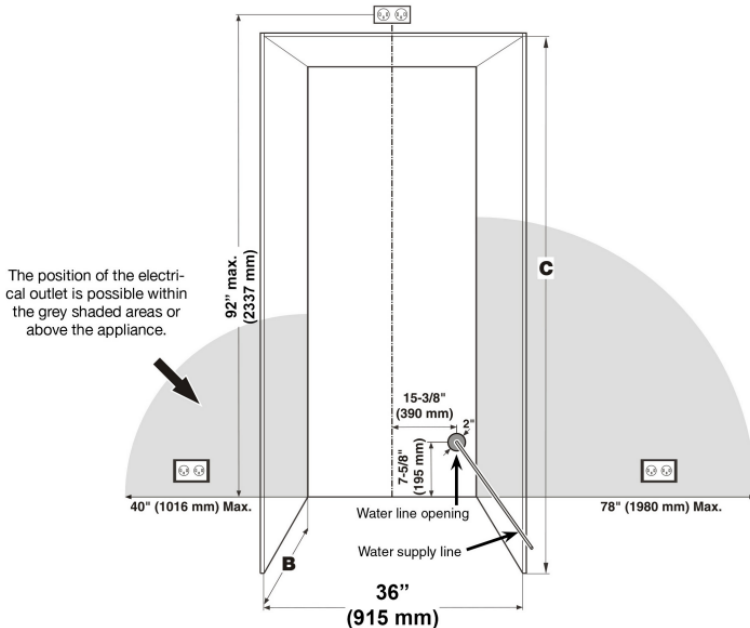

A = 3" (76 mm)
B = 79-13/16" (2027 mm)
C = 35-13/16" (910 mm)
D = 3" (76 mm)
E = 24" (610 mm)
G = 42-7/16" (1078 mm)
H = 37-1/8" (943 mm)

Inset Installation Panel Dimensions

Side view, A: Built-in cabinet, B: cabinet door

| Thickness of the cabinet door | Opening angle of the appliance doors |
|-------------------------------|--------------------------------------|
| 5/8" (16 mm) | No limitation required |
| 3/4" (19 mm) | Recommended limitation to 95° * |

Frameless Installation Panel Dimensions

Side view, A: Built-in cabinet, B: cabinet door

| Thickness of the cabinet door | Distance all-round to adjacent furniture | Opening angle of appliance doors |
|-------------------------------|--|----------------------------------|
| 5/8" (16 mm) | less than 1/4" (6 mm) | Recommended limitation to 95° * |
| 3/4" (19 mm) | less than 3/8" (10 mm) | Recommended limitation to 95° * |

Niche Dimensions and Water Supply Connection

| Cabinet Height C | Inset cabinet Depth B | Frameless/faceframe cabinet Depth B |
|------------------|------------------------------|-------------------------------------|
| 80" (2032 mm) | 24" (610m) + panel thickness | 24" (610 mm) |