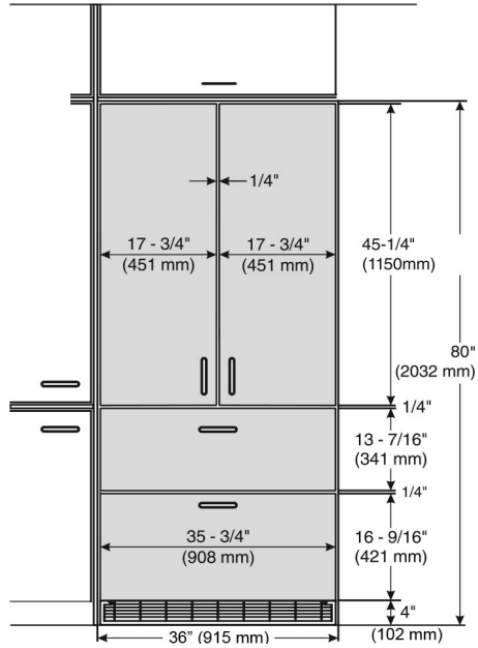

MATERIAL

12153770

| SPECIFICATIONS | |
|-------------------------------|---|
| Overall Unit Dimensions | 35 ¹³ / ₁₆ " (910 mm) W x 79 ¹³ / ₁₆ " (2,027 mm) H x 24" (610 mm) D |
| Niche | |
| Minimum Cabinet Niche Opening | 36" (915 mm) W x 80" (2,032 mm) H x 24" (610 mm) D |
| Interior Volume | |
| Fresh Food Volume | 12.9 cu-ft (365 L) |
| Freezer Volume | 6.0 cu-ft (170 L) |
| Electrical | |
| Electrical Requirements | 110V / 120V, 60Hz, 15 Amps (single) 110V / 120V, 60Hz, 20 Amps (merged) |
| Power Cord | NEMA 5-15 plug, 7' 10 ¹ / ₂ " (2.4m) |
| Shipping | |
| Shipping Weight | 383.5 lbs (174 kg) |
| Shipping Dimensions | 38 ¹ / ₁₆ " W x 83 ⁵ / ₈ " H x 29 ¹ / ₈ " D |

A = 3" (76 mm)
B = 79-13/16" (2027 mm)
C = 35-13/16" (910 mm)
D = 3" (76 mm)
E = 24" (610 mm)
G = 42-7/16" (1078 mm)
H = 37-1/8" (943 mm)

Inset Installation Panel Dimensions

Side view, A: Built-in cabinet, B: cabinet door

Frameless Installation Panel Dimensions

Side view, A: Built-in cabinet, B: cabinet door

| Thickness of the cabinet door | Distance all-round to adjacent furniture | Opening angle of appliance doors |
|-------------------------------|--|----------------------------------|
| 5/8" (16 mm) | less than 1/4" (6 mm) | Recommended limitation to 95° * |
| 3/4" (19 mm) | less than 3/8" (10 mm) | Recommended limitation to 95° * |

Niche Dimensions and Water Supply Connection

| Cabinet Height C | Inset cabinet Depth B | Frameless/faceframe cabinet Depth B |
|------------------|------------------------------|-------------------------------------|
| 80" (2032 mm) | 24" (610m) + panel thickness | 24" (610 mm) |