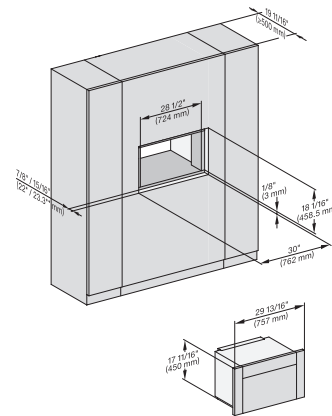

M 7240 TC AM

Built-in microwave oven, 24" width
in a design that is the perfect complement with controls on the top.

M7240TC(+EBA7848), side view, 30 Zoll, Flush Inset
7/8" – 22" mm – Glass, 15/16" – 23.3" mm – Stainless steel

M7240TC(+EBA7848), side view, 30 Zoll, Flush Inset, built-under
7/8" – 22" mm – Glass, 15/16" – 23.3" mm – Stainless steel

M7240TC Einbau, 30 Zoll, Flush inset
7/8" – 22" mm – Glass, 15/16" – 23.3" mm – Stainless steel

M7240TC(+EBA7848), Einbau, 30 Zoll, Flush inset
7/8" – 22" mm – Glass, 15/16" – 23.3" mm – Stainless steel

M7x4xTC, Einbau, 30 Zoll, Flush inset, wide front
7/8" – 22" mm – Glass, 15/16" – 23.3" mm – Stainless steel

M7240TC(+EBA7848), Einbau, 30 Zoll, Flush inset, wide front
7/8" – 22" mm – Glass, 15/16" – 23.3" mm – Stainless steel

M7240TC, Einbau, 30 Zoll, Flush inset, built-under
7/8" – 22" mm – Glass, 15/16" – 23.3" mm – Stainless steel