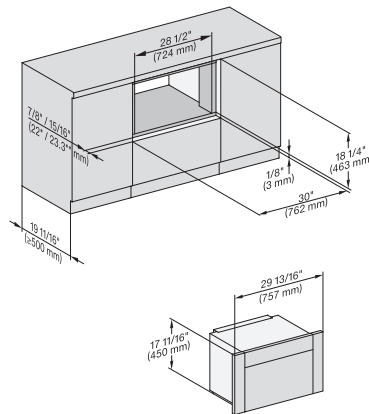

M7240TC(+EBA7848), side view, 30 Zoll, Flush Inset, built-under
7/8" – 22" mm – Glass, 15/16" – 23.3" mm – Stainless steel

M7240TC Einbau, 30 Zoll, Flush inset
7/8" – 22" mm – Glass, 15/16" – 23.3" mm – Stainless steel

M7240TC(+EBA7848), Einbau, 30 Zoll, Flush inset
7/8" – 22" mm – Glass, 15/16" – 23.3" mm – Stainless steel

M7x4xTC, Einbau, 30 Zoll, Flush inset, wide front
7/8" – 22" mm – Glass, 15/16" – 23.3" mm – Stainless steel

M7240TC(+EBA7848), Einbau, 30 Zoll, Flush inset, wide front
7/8" – 22" mm – Glass, 15/16" – 23.3" mm – Stainless steel

M7240TC, Einbau, 30 Zoll, Flush inset, built-under
7/8" – 22" mm – Glass, 15/16" – 23.3" mm – Stainless steel

M7240TC(+EBA7848), Einbau, 30 Zoll, Flush inset, built-under
7/8" – 22" mm – Glass, 15/16" – 23.3" mm – Stainless steel

M7240TC, Einbau, 30 Zoll, Flush Inset, built-under, wide front
7/8" – 22" mm – Glass, 15/16" – 23.3" mm – Stainless steel