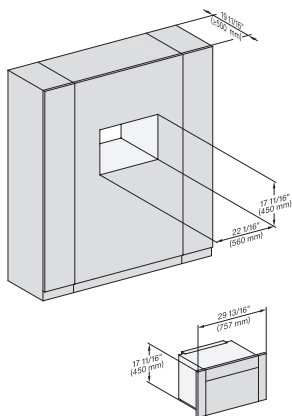

M7240TC, M7240TC+EBA7848, 30 Zoll, Proud, built-under

7/8" – 22" mm – Glass, 15/16" – 23.3** mm – Stainless steel

M7240TC, Einbau, 30 Zoll, Proud

M7240TC+EBA7848, Einbau, 30 Zoll, Proud

M7240TC, Einbau, 30 Zoll, Proud, wide front