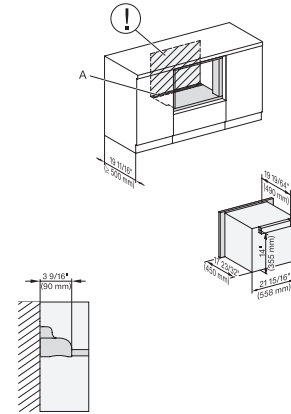

M7240TC(+EBA7848), Einbau, 30 Zoll, Flush inset, built-under
7/8" – 22" mm – Glass, 15/16" – 23.3" mm – Stainless steel

M7240TC, Einbau, 30 Zoll, Flush Inset, built-under, wide front
7/8" – 22" mm – Glass, 15/16" – 23.3" mm – Stainless steel

M 7240 TC AM

Built-in microwave oven, 24" width
in a design that is the perfect complement with controls on the top.

M7240TC+EBA7848, Einbau, 30 Zoll, Flush inset, built-under, wide front

7/8" – 22" mm – Glass, 15/16" – 23.3" mm – Stainless steel

M7240(+EBA7848), Installation, 30 Zoll, Flush inset

A – Cut-out (4" x 28" / 100 mm x 720 mm) in the bottom of the cabinet for power cord and ventilation. – Electrical and water supplies are recommended to be placed in adjacent cabinetry. Additional cabinet depth is required when placing the electrical and water supplies behind the appliance. E = Electric connection

M7240(+EBA7848), Installation, 30 Zoll, Flush inset, built-under

A – Cut-out (4" x 28" / 100 mm x 720 mm) in the bottom of the cabinet for power cord and ventilation. – Electrical and water supplies are recommended to be placed in adjacent cabinetry. Additional cabinet depth is required when placing the electrical and water supplies behind the appliance. E = Electric connection