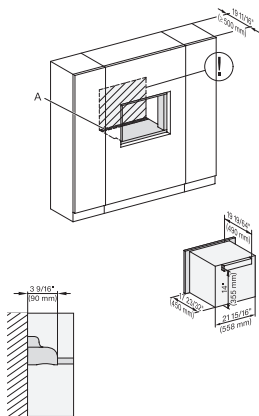

M7240TC(+EBA7848), Einbau, 30 Zoll, Flush inset, built-under
7/8" – 22" mm – Glass, 15/16" – 23.3" mm – Stainless steel

M7240TC, Einbau, 30 Zoll, Flush Inset, built-under, wide front
7/8" – 22" mm – Glass, 15/16" – 23.3" mm – Stainless steel

M 7240 TC AM

Built-in microwave oven, 24" width
in a design that is the perfect complement with controls on the top.

M7240TC+EBA7848, Einbau, 30 Zoll, Flush inset, built-under, wide front

7/8" – 22" mm – Glass, 15/16" – 23.3" mm – Stainless steel

M7240(+EBA7848), Installation, 30 Zoll, Flush inset

A – Cut-out (4" x 28" / 100 mm x 720 mm) in the bottom of the cabinet for power cord and ventilation. – Electrical and water supplies are recommended to be placed in adjacent cabinetry. Additional cabinet depth is required when placing the electrical and water supplies behind the appliance. E = Electric connection

M7240(+EBA7848), Installation, 30 Zoll, Flush inset, built-under

A – Cut-out (4" x 28" / 100 mm x 720 mm) in the bottom of the cabinet for power cord and ventilation. – Electrical and water supplies are recommended to be placed in adjacent cabinetry. Additional cabinet depth is required when placing the electrical and water supplies behind the appliance. E = Electric connection