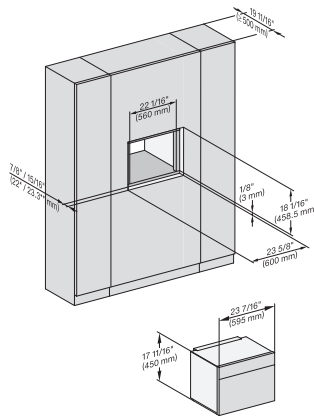

M 7240 TC AM

Built-in microwave oven, 24" width
in a design that is the perfect complement with controls on the top.

M7240TC(+EBA7848), side view, 30 Zoll, Flush Inset
7/8" – 22" mm – Glass, 15/16" – 23.3" mm – Stainless steel

M7240TC(+EBA7848), side view, 30 Zoll, Flush Inset, built-under
7/8" – 22" mm – Glass, 15/16" – 23.3" mm – Stainless steel

M7240TC Einbau, 30 Zoll, Flush inset
7/8" – 22" mm – Glass, 15/16" – 23.3" mm – Stainless steel

M7240TC(+EBA7848), Einbau, 30 Zoll, Flush inset
7/8" – 22" mm – Glass, 15/16" – 23.3" mm – Stainless steel

M7x4xTC, Einbau, 30 Zoll, Flush inset, wide front
7/8" – 22" mm – Glass, 15/16" – 23.3" mm – Stainless steel

M7240TC(+EBA7848), Einbau, 30 Zoll, Flush inset, wide front
7/8" – 22" mm – Glass, 15/16" – 23.3" mm – Stainless steel

M7240TC, Einbau, 30 Zoll, Flush inset, built-under
7/8" – 22" mm – Glass, 15/16" – 23.3" mm – Stainless steel