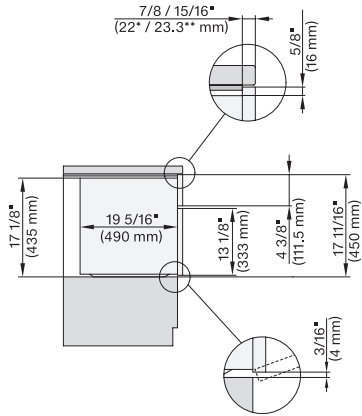

M7240(+EBA7848), Installation, 30 Zoll, Flush inset, built-under

A – Cut-out (4" x 28" / 100 mm x 720 mm) in the bottom of the cabinet for power cord and ventilation. – Electrical and water supplies are recommended to be placed in adjacent cabinetry. Additional cabinet depth is required when placing the electrical and water supplies behind the appliance. E = Electric connection

M7240(+EBA7848), Installation, 30 Zoll, Flush inset, wide front

A – Cut-out (4" x 28" / 100 mm x 720 mm) in the bottom of the cabinet for power cord and ventilation. – Electrical and water supplies are recommended to be placed in adjacent cabinetry. Additional cabinet depth is required when placing the electrical and water supplies behind the appliance. E = Electric connection

M7240TC, M7240TC+EBA7848, 30 Zoll, Proud

7/8" – 22" mm – Glass, 15/16" – 23.3" mm – Stainless steel

M 7240 TC AM

Built-in microwave oven, 24" width

in a design that is the perfect complement with controls on the top.