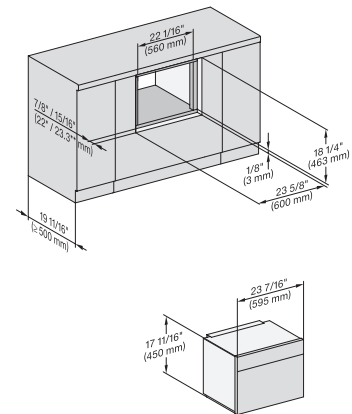

M7240TC(+EBA7848), side view, 30 Zoll, Flush Inset, built-under
7/8" – 22" mm – Glass, 15/16" – 23.3" mm – Stainless steel

M7240TC Einbau, 30 Zoll, Flush inset
7/8" – 22" mm – Glass, 15/16" – 23.3" mm – Stainless steel

M7240TC(+EBA7848), Einbau, 30 Zoll, Flush inset
7/8" – 22" mm – Glass, 15/16" – 23.3" mm – Stainless steel

M7x4xTC, Einbau, 30 Zoll, Flush inset, wide front
7/8" – 22" mm – Glass, 15/16" – 23.3" mm – Stainless steel

M7240TC(+EBA7848), Einbau, 30 Zoll, Flush inset, wide front
7/8" – 22" mm – Glass, 15/16" – 23.3" mm – Stainless steel

M7240TC, Einbau, 30 Zoll, Flush inset, built-under
7/8" – 22" mm – Glass, 15/16" – 23.3" mm – Stainless steel

M7240TC(+EBA7848), Einbau, 30 Zoll, Flush inset, built-under
7/8" – 22" mm – Glass, 15/16" – 23.3" mm – Stainless steel

M7240TC, Einbau, 30 Zoll, Flush Inset, built-under, wide front
7/8" – 22" mm – Glass, 15/16" – 23.3" mm – Stainless steel