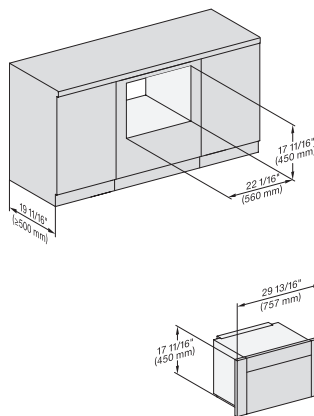

M7240TC+EBA7848, Einbau, 30 Zoll, Proud, built-under