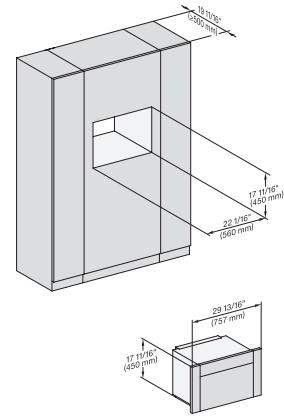

M7240(+EBA7848), Installation, 30 Zoll, Flush inset, wide front

A – Cut-out (4" x 28" / 100 mm x 720 mm) in the bottom of the cabinet for power cord and ventilation. – Electrical and water supplies are recommended to be placed in adjacent cabinetry. Additional cabinet depth is required when placing the electrical and water supplies behind the appliance. E = Electric connection

M7240TC, M7240TC+EBA7848, 30 Zoll, Proud

7/8" – 22" mm – Glass, 15/16" – 23.3" mm – Stainless steel

M 7240 TC AM

Built-in microwave oven, 24" width

in a design that is the perfect complement with controls on the top.

M7240TC, M7240TC+EBA7848, 30 Zoll, Proud, built-under

7/8" – 22" mm – Glass, 15/16" – 23.3** mm – Stainless steel

M7240TC, Einbau, 30 Zoll, Proud

M7240TC+EBA7848, Einbau, 30 Zoll, Proud

M7240TC, Einbau, 30 Zoll, Proud, wide front