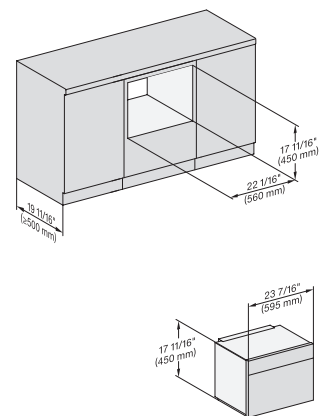

M7240TC, Einbau, 30 Zoll, Proud, built-under