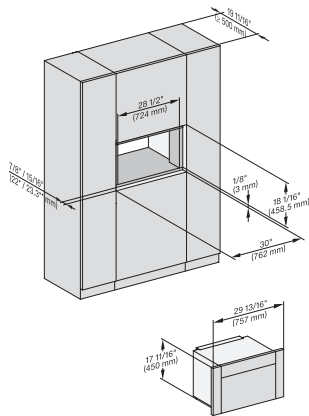

M 7240 TC AM

Built-in microwave oven, 24" width
in a design that is the perfect complement with controls on the top.

M7240TC(+EBA7848), side view, 30 Zoll, Flush Inset
7/8" – 22" mm – Glass, 15/16" – 23.3" mm – Stainless steel

M7240TC(+EBA7848), side view, 30 Zoll, Flush Inset, built-under
7/8" – 22" mm – Glass, 15/16" – 23.3" mm – Stainless steel

M7240TC Einbau, 30 Zoll, Flush inset
7/8" – 22" mm – Glass, 15/16" – 23.3" mm – Stainless steel

M7240TC(+EBA7848), Einbau, 30 Zoll, Flush inset
7/8" – 22" mm – Glass, 15/16" – 23.3" mm – Stainless steel

M7x4xTC, Einbau, 30 Zoll, Flush inset, wide front
7/8" – 22" mm – Glass, 15/16" – 23.3" mm – Stainless steel