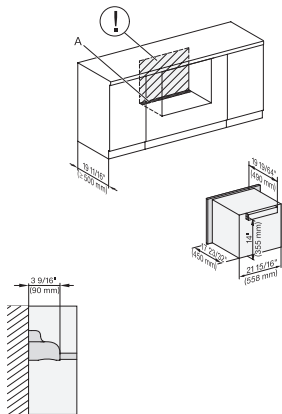

A – Cut-out (4" x 28" / 100 mm x 720 mm) in the bottom of the cabinet for power cord and ventilation. – Electrical and water supplies are recommended to be placed in adjacent cabinetry., Additional cabinet depth is required when placing the electrical and water supplies behind the appliance., E = Electric connection

M7x4xTC(+EBA7848), Installation, 30 Zoll, Proud, built-under

A – Cut-out (4" x 28" / 100 mm x 720 mm) in the bottom of the cabinet for power cord and ventilation. – Electrical and water supplies are recommended to be placed in adjacent cabinetry., Additional cabinet depth is required when placing the electrical and water supplies behind the appliance., E = Electric connection

M7240TC(+EBA7848), Installation, 30 Zoll, Proud, wide front

A – Cut-out (4" x 28" / 100 mm x 720 mm) in the bottom of the cabinet for power cord and ventilation. – Electrical and water supplies are recommended to be placed in adjacent cabinetry., Additional cabinet depth is required when placing the electrical and water supplies behind the appliance., E = Electric connection