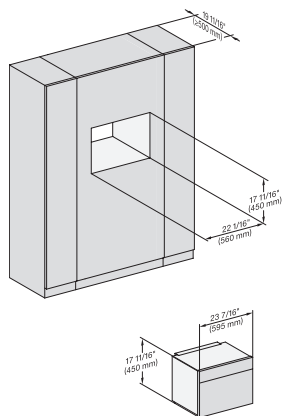

M7240TC, M7240TC+EBA7848, 30 Zoll, Proud

7/8" – 22" mm – Glass, 15/16" – 23.3" mm – Stainless steel

M 7240 TC AM

Built-in microwave oven, 24" width

in a design that is the perfect complement with controls on the top.

M7240TC, M7240TC+EBA7848, 30 Zoll, Proud, built-under

7/8" – 22" mm – Glass, 15/16" – 23.3** mm – Stainless steel

M7240TC, Einbau, 30 Zoll, Proud

M7240TC+EBA7848, Einbau, 30 Zoll, Proud

M7240TC, Einbau, 30 Zoll, Proud, wide front