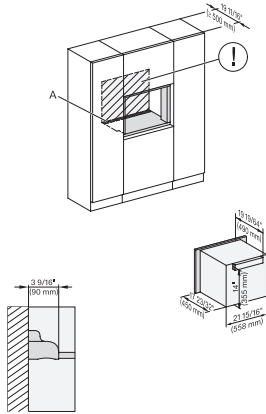

M7240TC(+EBA7848), Einbau, 30 Zoll, Flush inset, wide front
7/8" – 22" mm – Glass, 15/16" – 23.3" mm – Stainless steel

M7240TC, Einbau, 30 Zoll, Flush inset, built-under
7/8" – 22" mm – Glass, 15/16" – 23.3" mm – Stainless steel

M7240TC(+EBA7848), Einbau, 30 Zoll, Flush inset, built-under
7/8" – 22" mm – Glass, 15/16" – 23.3" mm – Stainless steel

M7240TC, Einbau, 30 Zoll, Flush Inset, built-under, wide front
7/8" – 22" mm – Glass, 15/16" – 23.3" mm – Stainless steel

M 7240 TC AM

Built-in microwave oven, 24" width
in a design that is the perfect complement with controls on the top.

M7240TC+EBA7848, Einbau, 30 Zoll, Flush inset, built-under, wide front

7/8" – 22" mm – Glass, 15/16" – 23.3" mm – Stainless steel

M7240(+EBA7848), Installation, 30 Zoll, Flush inset

A – Cut-out (4" x 28" / 100 mm x 720 mm) in the bottom of the cabinet for power cord and ventilation. – Electrical and water supplies are recommended to be placed in adjacent cabinetry. Additional cabinet depth is required when placing the electrical and water supplies behind the appliance. E = Electric connection