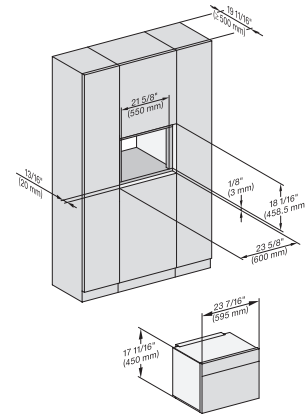

M 7240 TC AM

Built-in microwave oven, 24" width
in a design that is the perfect complement with controls on the top.

M7240TC(+EBA7848), side view, 30 Zoll, Flush Inset
7/8" – 22" mm – Glass, 15/16" – 23.3" mm – Stainless steel

M7240TC(+EBA7848), side view, 30 Zoll, Flush Inset, built-under
7/8" – 22" mm – Glass, 15/16" – 23.3" mm – Stainless steel

M7240TC Einbau, 30 Zoll, Flush inset
7/8" – 22" mm – Glass, 15/16" – 23.3" mm – Stainless steel

M7240TC(+EBA7848), Einbau, 30 Zoll, Flush inset
7/8" – 22" mm – Glass, 15/16" – 23.3" mm – Stainless steel

M7x4xTC, Einbau, 30 Zoll, Flush inset, wide front
7/8" – 22" mm – Glass, 15/16" – 23.3" mm – Stainless steel