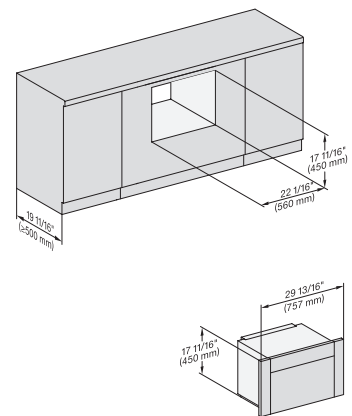

M7240TC+EBA7848, Einbau, 30 Zoll, Proud, wide front

M7240TC, Einbau, 30 Zoll, Proud, built-under

M7240TC+EBA7848, Einbau, 30 Zoll, Proud, built-under

M7240TC, Einbau, 30 Zoll, Proud, built-under, wide front

M7240TC+EBA7848, Einbau, 30 Zoll, Proud, built-under, wide front

M 7240 TC AM

Built-in microwave oven, 24" width
in a design that is the perfect complement with controls on the top.

M7240TC(+EBA7848), Installation, 30 Zoll, Proud