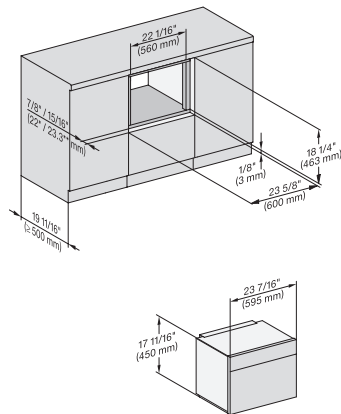

M 7240 TC AM

Built-in microwave oven, 24" width
in a design that is the perfect complement with controls on the top.

M7240TC(+EBA7848), side view, 30 Zoll, Flush Inset
7/8" – 22" mm – Glass, 15/16" – 23.3" mm – Stainless steel

M7240TC(+EBA7848), side view, 30 Zoll, Flush Inset, built-under
7/8" – 22" mm – Glass, 15/16" – 23.3" mm – Stainless steel

M7240TC Einbau, 30 Zoll, Flush inset
7/8" – 22" mm – Glass, 15/16" – 23.3" mm – Stainless steel

M7240TC(+EBA7848), Einbau, 30 Zoll, Flush inset
7/8" – 22" mm – Glass, 15/16" – 23.3" mm – Stainless steel

M7x4xTC, Einbau, 30 Zoll, Flush inset, wide front
7/8" – 22" mm – Glass, 15/16" – 23.3" mm – Stainless steel

M7240TC(+EBA7848), Einbau, 30 Zoll, Flush inset, wide front
7/8" – 22" mm – Glass, 15/16" – 23.3" mm – Stainless steel

M7240TC, Einbau, 30 Zoll, Flush inset, built-under
7/8" – 22" mm – Glass, 15/16" – 23.3" mm – Stainless steel