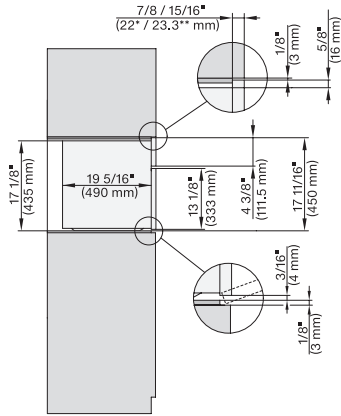

M 7240 TC AM

Built-in microwave oven, 24" width
in a design that is the perfect complement with controls on the top.

EAN: 4002516540618 / Material number: 11845600 / Old Material Number: 24724040USA

Appliance depth in in. (mm)	22 1/8 (560)
Weight in lbs. (kg)	63 (28.3)
Niche-independent venting	•
Total connected load in kW	1.6
Power Rating in V	120
Frequency in Hz	60
Number of phases	1
Fuse rating in A	10
Connection wire with plug	•
Length of power cord in in. (m)	2.10

M 7240 TC AM

Built-in microwave oven, 24" width
in a design that is the perfect complement with controls on the top.

M7240TC(+EBA7848), side view, 30 Zoll, Flush Inset
7/8" – 22" mm – Glass, 15/16" – 23.3" mm – Stainless steel

M7240TC(+EBA7848), side view, 30 Zoll, Flush Inset, built-under
7/8" – 22" mm – Glass, 15/16" – 23.3" mm – Stainless steel

M7240TC Einbau, 30 Zoll, Flush inset
7/8" – 22" mm – Glass, 15/16" – 23.3" mm – Stainless steel

M7240TC(+EBA7848), Einbau, 30 Zoll, Flush inset
7/8" – 22" mm – Glass, 15/16" – 23.3" mm – Stainless steel

M7x4xTC, Einbau, 30 Zoll, Flush inset, wide front
7/8" – 22" mm – Glass, 15/16" – 23.3" mm – Stainless steel