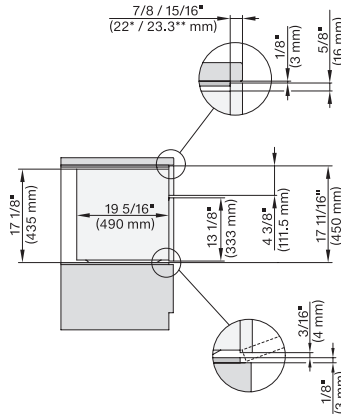

M 7240 TC AM

Built-in microwave oven, 24" width
in a design that is the perfect complement with controls on the top.

EAN: 4002516540618 / Material number: 11845600 / Old Material Number: 24724040USA

Appliance depth in in. (mm)	22 1/8 (560)
Weight in lbs. (kg)	63 (28.3)
Niche-independent venting	•
Total connected load in kW	1.6
Power Rating in V	120
Frequency in Hz	60
Number of phases	1
Fuse rating in A	10
Connection wire with plug	•
Length of power cord in in. (m)	2.10

M 7240 TC AM

Built-in microwave oven, 24" width
in a design that is the perfect complement with controls on the top.

M7240TC(+EBA7848), side view, 30 Zoll, Flush Inset
7/8" – 22" mm – Glass, 15/16" – 23.3" mm – Stainless steel

M7240TC(+EBA7848), side view, 30 Zoll, Flush Inset, built-under
7/8" – 22" mm – Glass, 15/16" – 23.3" mm – Stainless steel

M7240TC Einbau, 30 Zoll, Flush inset
7/8" – 22" mm – Glass, 15/16" – 23.3" mm – Stainless steel

M7240TC(+EBA7848), Einbau, 30 Zoll, Flush inset
7/8" – 22" mm – Glass, 15/16" – 23.3" mm – Stainless steel

M7x4xTC, Einbau, 30 Zoll, Flush inset, wide front
7/8" – 22" mm – Glass, 15/16" – 23.3" mm – Stainless steel