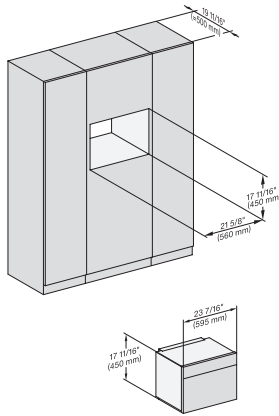

M7240(+EBA7848), Installation, 30 Zoll, Flush inset, wide front

A – Cut-out (4" x 28" / 100 mm x 720 mm) in the bottom of the cabinet for power cord and ventilation. – Electrical and water supplies are recommended to be placed in adjacent cabinetry. Additional cabinet depth is required when placing the electrical and water supplies behind the appliance. E = Electric connection

M7240TC, M7240TC+EBA7848, 30 Zoll, Proud

7/8" – 22" mm – Glass, 15/16" – 23.3" mm – Stainless steel

M 7240 TC AM

Built-in microwave oven, 24" width

in a design that is the perfect complement with controls on the top.

M7240TC, M7240TC+EBA7848, 30 Zoll, Proud, built-under

7/8" – 22" mm – Glass, 15/16" – 23.3** mm – Stainless steel

M7240TC, Einbau, 30 Zoll, Proud

M7240TC+EBA7848, Einbau, 30 Zoll, Proud

M7240TC, Einbau, 30 Zoll, Proud, wide front