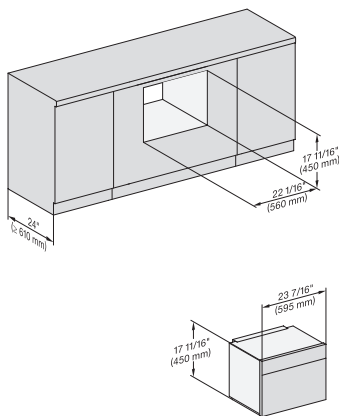

M7240TC, Einbau, 30 Zoll, Proud, built-under, wide front