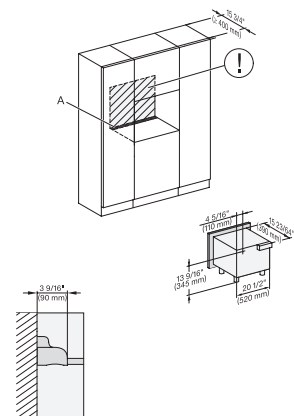

M 2241 SC

Built-in microwave oven, 24" width
with sensor controls on the side for convenient operation.

M2241SC, Seitenansicht, 30 Zoll, Proud, Oberschrank – Skizze – NA

7/8" – 22" mm – Glass, 15 1/16" – 23.3** mm – Stainless steel

M2241SC, Einbau, 30 Zoll, Proud – Skizze – NA

M2241SC, Einbau, 30 Zoll, Proud, breite Front – Skizze – NA

M2241SC, Einbau, 30 Zoll, Proud, Oberschrank – Skizze – NA

M2241SC, Einbau, 30 Zoll, Proud, breite Front, Oberschrank – Skizze – NA

M2241SC, Installation, 30 Zoll, Proud – Skizze – NA

A – Cut-out (4" x 28" / 100 mm x 720 mm) in the bottom of the cabinet for power cord and ventilation, ! – Electrical and water supplies are recommended to be placed in adjacent cabinetry. Additional cabinet depth is required when placing the electrical and water supplies behind the appliance. , E = Electric connection

M 2241 SC

Built-in microwave oven, 24" width with sensor controls on the side for convenient operation.

M2241SC, Installation, 30 Zoll, Proud, breite Front – Skizze – NA

A – Cut-out (4" x 28" / 100 mm x 720 mm) in the bottom of the cabinet for power cord and ventilation, ! – Electrical and water supplies are recommended to be placed in adjacent cabinetry., Additional cabinet depth is required when placing the electrical and water supplies behind the appliance., , E = Electric connection