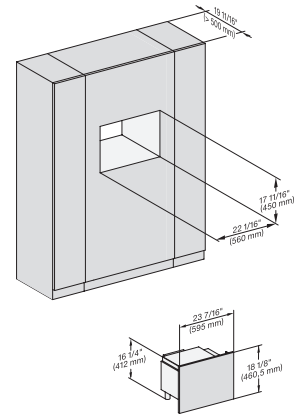

M2241SC, Einbau, 30 Zoll, Proud, breite Front – Skizze – NA