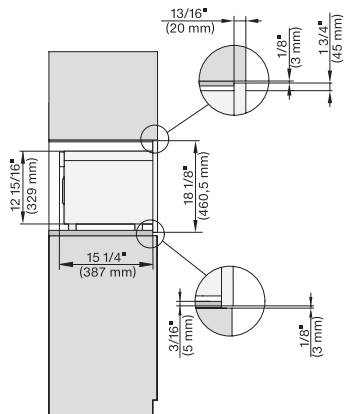

M2241SC, Installation, 30 Zoll, Proud – Skizze – NA

A – Cut-out (4" x 28" / 100 mm x 720 mm) in the bottom of the cabinet for power cord and ventilation, ! – Electrical and water supplies are recommended to be placed in adjacent cabinetry. Additional cabinet depth is required when placing the electrical and water supplies behind the appliance. , E = Electric connection

M 2241 SC

Built-in microwave oven, 24" width with sensor controls on the side for convenient operation.

M2241SC, Installation, 30 Zoll, Proud, breite Front – Skizze – NA

A – Cut-out (4" x 28" / 100 mm x 720 mm) in the bottom of the cabinet for power cord and ventilation, ! – Electrical and water supplies are recommended to be placed in adjacent cabinetry., Additional cabinet depth is required when placing the electrical and water supplies behind the appliance., , E = Electric connection

M2241SC, Installation, 30 Zoll, Proud, Oberschrank – Skizze – NA

A – Cut-out (4" x 28" / 100 mm x 720 mm) in the bottom of the cabinet for power cord and ventilation, ! – Electrical and water supplies are recommended to be placed in adjacent cabinetry., Additional cabinet depth is required when placing the electrical and water supplies behind the appliance., , E = Electric connection

M2241SC, Seitenansicht, 30 Zoll, Flush, inset – Skizze – NA

7/8" – 22" mm – Glass, 15/16" – 23.3** mm – Stainless steel

M2241SC, Seitenansicht, 30 Zoll, Flush, inset, Oberschrank – Skizze – NA

7/8" – 22" mm – Glass, 15/16" – 23.3** mm – Stainless steel