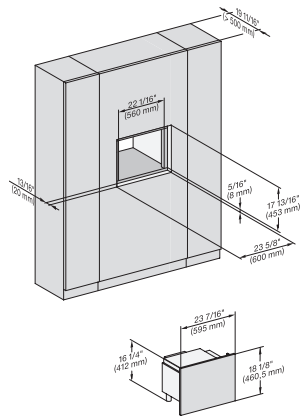

M2241SC, Installation, 30 Zoll, Proud, breite Front, Oberschrank – Skizze – NA

A – Cut-out (4" x 28" / 100 mm x 720 mm) in the bottom of the cabinet for power cord and ventilation, ! – Electrical and water supplies are recommended to be placed in adjacent cabinetry., Additional cabinet depth is required when placing the electrical and water supplies behind the appliance., , E = Electric connection

M2241SC, Seitenansicht, 30 Zoll, Flush, inset – Skizze – NA

7/8" – 22" mm – Glass, 15/16" – 23.3** mm – Stainless steel

M2241SC, Seitenansicht, 30 Zoll, Flush, inset, Oberschrank – Skizze – NA

7/8" – 22" mm – Glass, 15/16" – 23.3** mm – Stainless steel

M2241SC, Einbau, 30 Zoll, Flush, inset – Skizze – NA

7/8" – 22" mm – Glass, 15/16" – 23.3** mm – Stainless steel

M 2241 SC

Built-in microwave oven, 24" width
with sensor controls on the side for convenient operation.

M2241SC, Einbau, 30 Zoll, Flush, inset, breite Front – Skizze – NA

7/8" – 22" mm – Glass, 15/16" – 23.3" mm – Stainless steel

M2241SC, Einbau, 30 Zoll, Flush, inset, Oberschrank – Skizze – NA

M2241SC, Einbau, 30 Zoll, Flush, inset, breite Front, Oberschrank – Skizze – NA