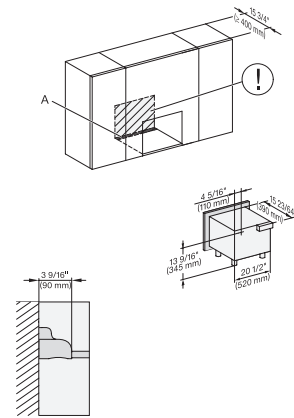

M2241SC, Installation, 30 Zoll, Proud – Skizze – NA

A – Cut-out (4" x 28" / 100 mm x 720 mm) in the bottom of the cabinet for power cord and ventilation, ! – Electrical and water supplies are recommended to be placed in adjacent cabinetry. Additional cabinet depth is required when placing the electrical and water supplies behind the appliance. , E = Electric connection

M 2241 SC

Built-in microwave oven, 24" width with sensor controls on the side for convenient operation.

M2241SC, Installation, 30 Zoll, Proud, breite Front – Skizze – NA

A – Cut-out (4" x 28" / 100 mm x 720 mm) in the bottom of the cabinet for power cord and ventilation, ! – Electrical and water supplies are recommended to be placed in adjacent cabinetry., Additional cabinet depth is required when placing the electrical and water supplies behind the appliance., , E = Electric connection

M2241SC, Installation, 30 Zoll, Proud, Oberschrank – Skizze – NA

A – Cut-out (4" x 28" / 100 mm x 720 mm) in the bottom of the cabinet for power cord and ventilation, ! – Electrical and water supplies are recommended to be placed in adjacent cabinetry., Additional cabinet depth is required when placing the electrical and water supplies behind the appliance., , E = Electric connection

M2241SC, Installation, 30 Zoll, Proud, breite Front, Oberschrank – Skizze – NA

A – Cut-out (4" x 28" / 100 mm x 720 mm) in the bottom of the cabinet for power cord and ventilation, ! – Electrical and water supplies are recommended to be placed in adjacent cabinetry., Additional cabinet depth is required when placing the electrical and water supplies behind the appliance., , E = Electric connection