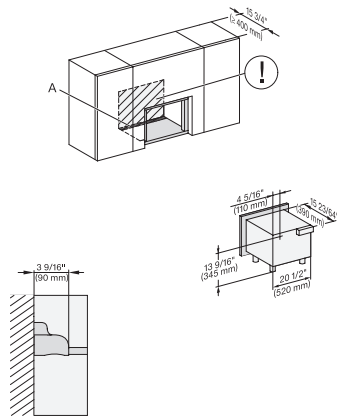

M2241SC, Installation, 30 Zoll, Flush, inset – Skizze – NA

A – Cut-out (4" x 28" / 100 mm x 720 mm) in the bottom of the cabinet for power cord and ventilation, ! – Electrical and water supplies are recommended to be placed in adjacent cabinetry., Additional cabinet depth is required when placing the electrical and water supplies behind the appliance., , E = Electric connection

M2241SC, Installation, 30 Zoll, Flush, inset, breite Front – Skizze – NA

A – Cut-out (4" x 28" / 100 mm x 720 mm) in the bottom of the cabinet for power cord and ventilation, ! – Electrical and water supplies are recommended to be placed in adjacent cabinetry., Additional cabinet depth is required when placing the electrical and water supplies behind the appliance., , E = Electric connection

M2241SC, Installation, 30 Zoll, Flush, inset, Oberschrank – Skizze – NA

A – Cut-out (4" x 28" / 100 mm x 720 mm) in the bottom of the cabinet for power cord and ventilation, ! – Electrical and water supplies are recommended to be placed in adjacent cabinetry., Additional cabinet depth is required when placing the electrical and water supplies behind the appliance., , E = Electric connection

M 2241 SC

Built-in microwave oven, 24" width
with sensor controls on the side for convenient operation.

M2241SC, Installation, 30 Zoll, Flush, inset, breite Front,
Oberschrank – Skizze – NA

A – Cut-out (4" x 28" / 100 mm x 720 mm) in the bottom
of the cabinet for power cord and ventilation, ! – Electrical
and water supplies are recommended to be placed in
adjacent cabinetry., Additional cabinet depth is required
when placing the electrical and water supplies behind the
appliance., , E = Electric connection