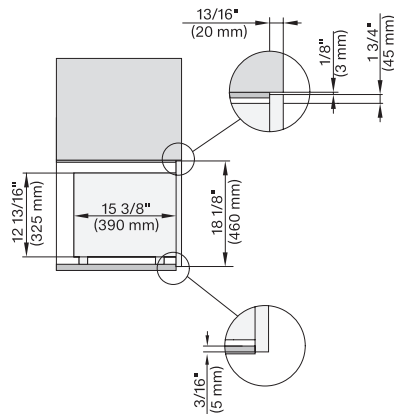

M 2241 SC

Built-in microwave oven, 24" width with sensor controls on the side for convenient operation.

M2241SC, Installation, 30 Zoll, Proud, breite Front – Skizze – NA

A – Cut-out (4" x 28" / 100 mm x 720 mm) in the bottom of the cabinet for power cord and ventilation, ! – Electrical and water supplies are recommended to be placed in adjacent cabinetry., Additional cabinet depth is required when placing the electrical and water supplies behind the appliance., , E = Electric connection

M2241SC, Installation, 30 Zoll, Proud, Oberschrank – Skizze – NA

A – Cut-out (4" x 28" / 100 mm x 720 mm) in the bottom of the cabinet for power cord and ventilation, ! – Electrical and water supplies are recommended to be placed in adjacent cabinetry., Additional cabinet depth is required when placing the electrical and water supplies behind the appliance., , E = Electric connection

M2241SC, Installation, 30 Zoll, Proud, breite Front, Oberschrank – Skizze – NA

A – Cut-out (4" x 28" / 100 mm x 720 mm) in the bottom of the cabinet for power cord and ventilation, ! – Electrical and water supplies are recommended to be placed in adjacent cabinetry., Additional cabinet depth is required when placing the electrical and water supplies behind the appliance., , E = Electric connection

M2241SC, Seitenansicht, 30 Zoll, Flush, inset – Skizze – NA

7/8" – 22" mm – Glass, 15/16" – 23.3** mm – Stainless steel

M2241SC, Seitenansicht, 30 Zoll, Flush, inset, Oberschrank – Skizze – NA

7/8" – 22" mm – Glass, 15/16" – 23.3** mm – Stainless steel