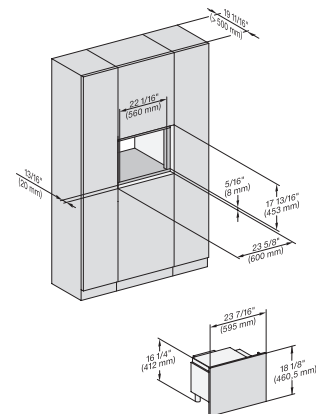

M2241SC, Installation, 30 Zoll, Proud, Oberschrank – Skizze – NA

A – Cut-out (4" x 28" / 100 mm x 720 mm) in the bottom of the cabinet for power cord and ventilation, ! – Electrical and water supplies are recommended to be placed in adjacent cabinetry., Additional cabinet depth is required when placing the electrical and water supplies behind the appliance., , E = Electric connection

M2241SC, Installation, 30 Zoll, Proud, breite Front, Oberschrank – Skizze – NA

A – Cut-out (4" x 28" / 100 mm x 720 mm) in the bottom of the cabinet for power cord and ventilation, ! – Electrical and water supplies are recommended to be placed in adjacent cabinetry., Additional cabinet depth is required when placing the electrical and water supplies behind the appliance., , E = Electric connection

M2241SC, Seitenansicht, 30 Zoll, Flush, inset – Skizze – NA

7/8" – 22" mm – Glass, 15/16" – 23.3** mm – Stainless steel

M2241SC, Seitenansicht, 30 Zoll, Flush, inset, Oberschrank – Skizze – NA

7/8" – 22" mm – Glass, 15/16" – 23.3** mm – Stainless steel

M2241SC, Einbau, 30 Zoll, Flush, inset – Skizze – NA

7/8" – 22" mm – Glass, 15/16" – 23.3** mm – Stainless steel

M 2241 SC

Built-in microwave oven, 24" width
with sensor controls on the side for convenient operation.