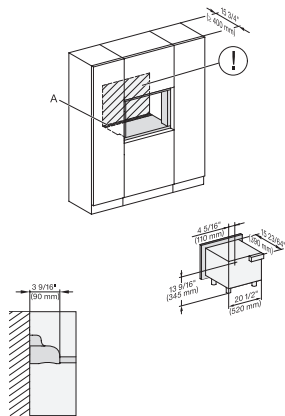

M2241SC, Einbau, 30 Zoll, Flush, inset – Skizze – NA

7/8" – 22" mm – Glass, 15/16" – 23.3** mm – Stainless steel

M 2241 SC

Built-in microwave oven, 24" width
with sensor controls on the side for convenient operation.

M2241SC, Einbau, 30 Zoll, Flush, inset, breite Front – Skizze – NA

7/8" – 22" mm – Glass, 15/16" – 23.3" mm – Stainless steel

M2241SC, Einbau, 30 Zoll, Flush, inset, Oberschrank – Skizze – NA

M2241SC, Einbau, 30 Zoll, Flush, inset, breite Front, Oberschrank – Skizze – NA

M2241SC, Installation, 30 Zoll, Flush, inset – Skizze – NA

A – Cut-out (4" x 28" / 100 mm x 720 mm) in the bottom of the cabinet for power cord and ventilation, ! – Electrical and water supplies are recommended to be placed in adjacent cabinetry., Additional cabinet depth is required when placing the electrical and water supplies behind the appliance., , E = Electric connection

M2241SC, Installation, 30 Zoll, Flush, inset, breite Front – Skizze – NA

A – Cut-out (4" x 28" / 100 mm x 720 mm) in the bottom of the cabinet for power cord and ventilation, ! – Electrical and water supplies are recommended to be placed in adjacent cabinetry., Additional cabinet depth is required when placing the electrical and water supplies behind the appliance., , E = Electric connection