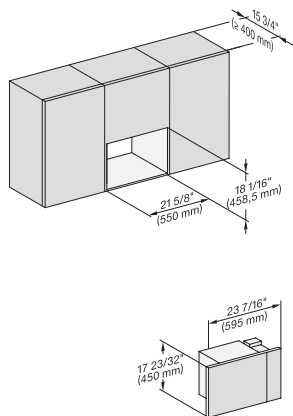

M2241SC, Einbau, 30 Zoll, Proud, Oberschrank – Skizze – NA