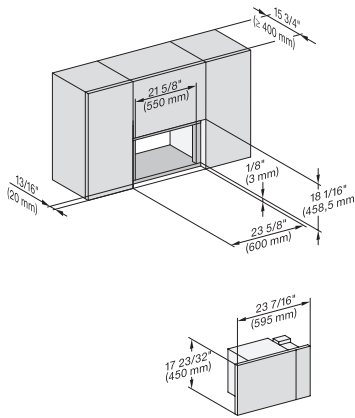

M2241SC, Seitenansicht, 30 Zoll, Flush, inset – Skizze – NA

7/8" – 22" mm – Glass, 15/16" – 23.3** mm – Stainless steel

M2241SC, Seitenansicht, 30 Zoll, Flush, inset, Oberschrank – Skizze – NA

7/8" – 22" mm – Glass, 15/16" – 23.3** mm – Stainless steel

M2241SC, Einbau, 30 Zoll, Flush, inset – Skizze – NA

7/8" – 22" mm – Glass, 15/16" – 23.3** mm – Stainless steel

M 2241 SC

Built-in microwave oven, 24" width
with sensor controls on the side for convenient operation.

M2241SC, Einbau, 30 Zoll, Flush, inset, breite Front – Skizze – NA

7/8" – 22" mm – Glass, 15/16" – 23.3" mm – Stainless steel

M2241SC, Einbau, 30 Zoll, Flush, inset, Oberschrank – Skizze – NA

M2241SC, Einbau, 30 Zoll, Flush, inset, breite Front, Oberschrank – Skizze – NA

M2241SC, Installation, 30 Zoll, Flush, inset – Skizze – NA

A – Cut-out (4" x 28" / 100 mm x 720 mm) in the bottom of the cabinet for power cord and ventilation, ! – Electrical and water supplies are recommended to be placed in adjacent cabinetry., Additional cabinet depth is required when placing the electrical and water supplies behind the appliance., , E = Electric connection