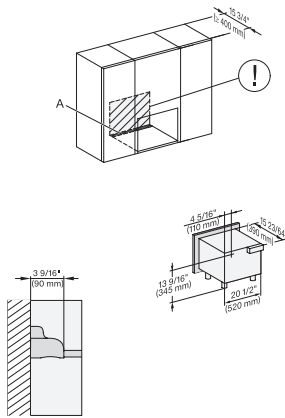

M2241SC, Installation, 30 Zoll, Proud – Skizze – NA

A – Cut-out (4" x 28" / 100 mm x 720 mm) in the bottom of the cabinet for power cord and ventilation, ! – Electrical and water supplies are recommended to be placed in adjacent cabinetry. Additional cabinet depth is required when placing the electrical and water supplies behind the appliance. , E = Electric connection

M 2241 SC

Built-in microwave oven, 24" width with sensor controls on the side for convenient operation.

M2241SC, Installation, 30 Zoll, Proud, breite Front – Skizze – NA

A – Cut-out (4" x 28" / 100 mm x 720 mm) in the bottom of the cabinet for power cord and ventilation, ! – Electrical and water supplies are recommended to be placed in adjacent cabinetry., Additional cabinet depth is required when placing the electrical and water supplies behind the appliance., , E = Electric connection

M2241SC, Installation, 30 Zoll, Proud, Oberschrank – Skizze – NA

A – Cut-out (4" x 28" / 100 mm x 720 mm) in the bottom of the cabinet for power cord and ventilation, ! – Electrical and water supplies are recommended to be placed in adjacent cabinetry., Additional cabinet depth is required when placing the electrical and water supplies behind the appliance., , E = Electric connection

M2241SC, Seitenansicht, 30 Zoll, Flush, inset – Skizze – NA

7/8" – 22" mm – Glass, 15/16" – 23.3** mm – Stainless steel

M2241SC, Seitenansicht, 30 Zoll, Flush, inset, Oberschrank – Skizze – NA

7/8" – 22" mm – Glass, 15/16" – 23.3** mm – Stainless steel