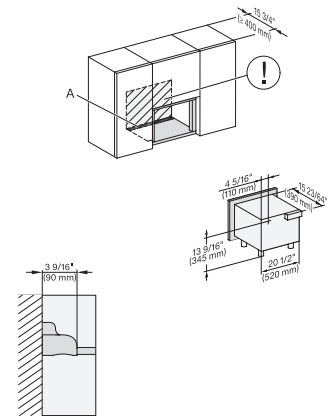

M2241SC, Einbau, 30 Zoll, Flush, inset – Skizze – NA

7/8" – 22" mm – Glass, 15/16" – 23.3** mm – Stainless steel

M 2241 SC

Built-in microwave oven, 24" width
with sensor controls on the side for convenient operation.

M2241SC, Einbau, 30 Zoll, Flush, inset, breite Front – Skizze – NA

7/8" – 22" mm – Glass, 15/16" – 23.3" mm – Stainless steel

M2241SC, Einbau, 30 Zoll, Flush, inset, Oberschrank – Skizze – NA

M2241SC, Einbau, 30 Zoll, Flush, inset, breite Front, Oberschrank – Skizze – NA

M2241SC, Installation, 30 Zoll, Flush, inset – Skizze – NA

A – Cut-out (4" x 28" / 100 mm x 720 mm) in the bottom of the cabinet for power cord and ventilation, ! – Electrical and water supplies are recommended to be placed in adjacent cabinetry., Additional cabinet depth is required when placing the electrical and water supplies behind the appliance., , E = Electric connection

M2241SC, Installation, 30 Zoll, Flush, inset, breite Front – Skizze – NA

A – Cut-out (4" x 28" / 100 mm x 720 mm) in the bottom of the cabinet for power cord and ventilation, ! – Electrical and water supplies are recommended to be placed in adjacent cabinetry., Additional cabinet depth is required when placing the electrical and water supplies behind the appliance., , E = Electric connection