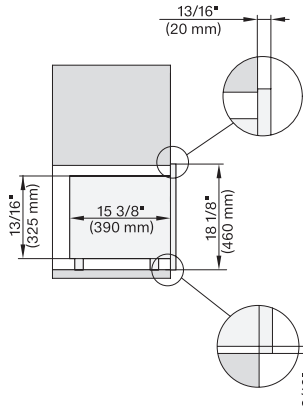

M 2241 SC

Built-in microwave oven, 24" width
with sensor controls on the side for convenient operation.

EAN: 4002516540335 / Material number: 11845640 / Old Material Number: 24224120USA

Frequency in Hz	60
Number of phases	1
Fuse rating in A	10
Connection wire with plug	•
Length of power cord in in. (m)	1.60

M 2241 SC

Built-in microwave oven, 24" width
with sensor controls on the side for convenient operation.

M2241SC, Seitenansicht, 30 Zoll, Proud, Oberschrank – Skizze – NA

7/8" – 22" mm – Glass, 15 1/16" – 23.3** mm – Stainless steel

M2241SC, Installation, 30 Zoll, Proud – Skizze – NA

A – Cut-out (4" x 28" / 100 mm x 720 mm) in the bottom of the cabinet for power cord and ventilation, ! – Electrical and water supplies are recommended to be placed in adjacent cabinetry. Additional cabinet depth is required when placing the electrical and water supplies behind the appliance. , E = Electric connection

M2241SC, Seitenansicht, 30 Zoll, Flush, inset – Skizze – NA

7/8" – 22" mm – Glass, 15/16" – 23.3** mm – Stainless steel

M2241SC, Seitenansicht, 30 Zoll, Flush, inset, Oberschrank – Skizze – NA

7/8" – 22" mm – Glass, 15/16" – 23.3** mm – Stainless steel