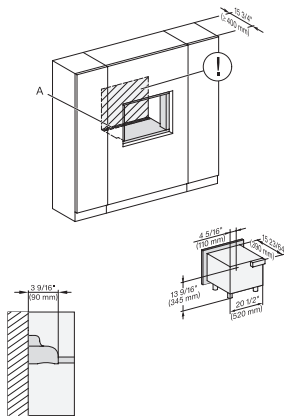

M2241SC, Einbau, 30 Zoll, Flush, inset – Skizze – NA

7/8" – 22" mm – Glass, 15/16" – 23.3** mm – Stainless steel

M 2241 SC

Built-in microwave oven, 24" width
with sensor controls on the side for convenient operation.

M2241SC, Einbau, 30 Zoll, Flush, inset, breite Front – Skizze – NA

7/8" – 22" mm – Glass, 15/16" – 23.3" mm – Stainless steel

M2241SC, Einbau, 30 Zoll, Flush, inset, Oberschrank – Skizze – NA

M2241SC, Einbau, 30 Zoll, Flush, inset, breite Front, Oberschrank – Skizze – NA

M2241SC, Installation, 30 Zoll, Flush, inset – Skizze – NA

A – Cut-out (4" x 28" / 100 mm x 720 mm) in the bottom of the cabinet for power cord and ventilation, ! – Electrical and water supplies are recommended to be placed in adjacent cabinetry., Additional cabinet depth is required when placing the electrical and water supplies behind the appliance., , E = Electric connection

M2241SC, Installation, 30 Zoll, Flush, inset, breite Front – Skizze – NA

A – Cut-out (4" x 28" / 100 mm x 720 mm) in the bottom of the cabinet for power cord and ventilation, ! – Electrical and water supplies are recommended to be placed in adjacent cabinetry., Additional cabinet depth is required when placing the electrical and water supplies behind the appliance., , E = Electric connection