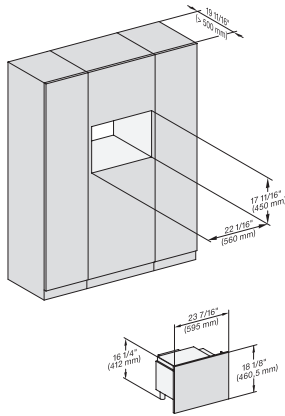

M 2241 SC

Built-in microwave oven, 24" width
with sensor controls on the side for convenient operation.

EAN: 4002516540335 / Material number: 11845640 / Old Material Number: 24224120USA

Frequency in Hz	60
Number of phases	1
Fuse rating in A	10
Connection wire with plug	•
Length of power cord in in. (m)	1.60

M 2241 SC

Built-in microwave oven, 24" width
with sensor controls on the side for convenient operation.

M2241SC, Seitenansicht, 30 Zoll, Proud, Oberschrank – Skizze – NA

7/8" – 22" mm – Glass, 15 1/16" – 23.3** mm – Stainless steel

M2241SC, Installation, 30 Zoll, Proud – Skizze – NA

A – Cut-out (4" x 28" / 100 mm x 720 mm) in the bottom of the cabinet for power cord and ventilation, ! – Electrical and water supplies are recommended to be placed in adjacent cabinetry. Additional cabinet depth is required when placing the electrical and water supplies behind the appliance. , E = Electric connection