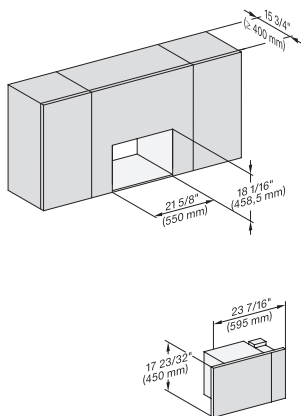

M2241SC, Einbau, 30 Zoll, Proud, breite Front, Oberschrank – Skizze – NA