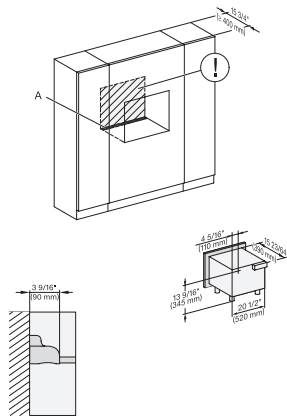

M 2241 SC

Built-in microwave oven, 24" width
with sensor controls on the side for convenient operation.

M2241SC, Seitenansicht, 30 Zoll, Proud, Oberschrank – Skizze – NA

7/8" – 22" mm – Glass, 15 1/16" – 23.3** mm – Stainless steel

M2241SC, Einbau, 30 Zoll, Proud – Skizze – NA

M2241SC, Einbau, 30 Zoll, Proud, breite Front – Skizze – NA

M2241SC, Einbau, 30 Zoll, Proud, Oberschrank – Skizze – NA

M2241SC, Einbau, 30 Zoll, Proud, breite Front, Oberschrank – Skizze – NA

M2241SC, Installation, 30 Zoll, Proud – Skizze – NA

A – Cut-out (4" x 28" / 100 mm x 720 mm) in the bottom of the cabinet for power cord and ventilation, ! – Electrical and water supplies are recommended to be placed in adjacent cabinetry. Additional cabinet depth is required when placing the electrical and water supplies behind the appliance. , E = Electric connection

M 2241 SC

Built-in microwave oven, 24" width with sensor controls on the side for convenient operation.

M2241SC, Installation, 30 Zoll, Proud, breite Front – Skizze – NA

A – Cut-out (4" x 28" / 100 mm x 720 mm) in the bottom of the cabinet for power cord and ventilation, ! – Electrical and water supplies are recommended to be placed in adjacent cabinetry., Additional cabinet depth is required when placing the electrical and water supplies behind the appliance., , E = Electric connection