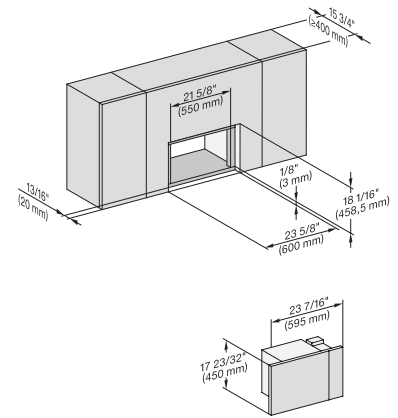

M2241SC, Seitenansicht, 30 Zoll, Flush, inset – Skizze – NA

7/8" – 22" mm – Glass, 15/16" – 23.3** mm – Stainless steel

M2241SC, Seitenansicht, 30 Zoll, Flush, inset, Oberschrank – Skizze – NA

7/8" – 22" mm – Glass, 15/16" – 23.3** mm – Stainless steel

M2241SC, Einbau, 30 Zoll, Flush, inset – Skizze – NA

7/8" – 22" mm – Glass, 15/16" – 23.3** mm – Stainless steel

M 2241 SC

Built-in microwave oven, 24" width
with sensor controls on the side for convenient operation.

M2241SC, Einbau, 30 Zoll, Flush, inset, breite Front – Skizze – NA

7/8" – 22" mm – Glass, 15/16" – 23.3" mm – Stainless steel

M2241SC, Einbau, 30 Zoll, Flush, inset, Oberschrank – Skizze – NA

M2241SC, Einbau, 30 Zoll, Flush, inset, breite Front, Oberschrank – Skizze – NA

M2241SC, Installation, 30 Zoll, Flush, inset – Skizze – NA

A – Cut-out (4" x 28" / 100 mm x 720 mm) in the bottom of the cabinet for power cord and ventilation, ! – Electrical and water supplies are recommended to be placed in adjacent cabinetry., Additional cabinet depth is required when placing the electrical and water supplies behind the appliance., , E = Electric connection