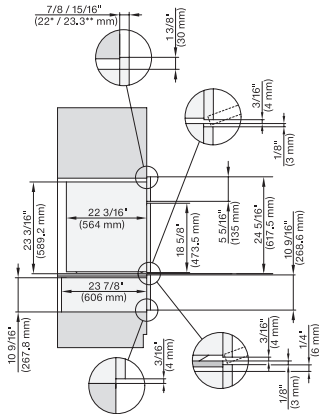

7/8" – 22" mm – Glass, 15/16" – 23.3" mm – Stainless steel

DGC7x8(X), H2x80BP, H7x8xBP, ESW7x80, side view, 30 Zoll, Flush inset, combi, XXL, 650, ESW30

7/8" – 22" mm – Glass, 15/16" – 23.3" mm – Stainless steel

7/8" – 22" mm – Glass, 15/16" – 23.3" mm – Stainless steel

DGC 7880X

30" Handleless Combi-Steam Oven XXL

for steam cooking, baking, roasting with roast probe + menu cooking.

DGC7x8x, ESW7x70, EVS7670, side view, 30 Zoll. Proud, combi, XXL

7/8" – 22" mm – Glass, 15/16" – 23.3" mm – Stainless steel

DGC7x8x, ESW7x80, side view, 30 Zoll, Proud, combi, XXL

7/8" – 22" mm – Glass, 15/16" – 23.3" mm – Stainless steel

DGC786x+EBA7868, DGC7x8x, ESW7x70, EVS7670, side view, 30 Zoll, Proud, combi, XXL

7/8" – 22" mm – Glass, 15/16" – 23.3" mm – Stainless steel

DGC7x8x(X), H2x80BP, H7x8xBP(X), ESW7x80, side view, 30 Zoll, Proud, combi, XXL, 650

7/8" – 22" mm – Glass, 15/16" – 23.3" mm – Stainless steel