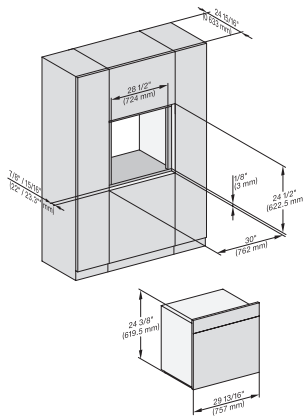

DGC786x(+EBA7848), DGC7x8x, Installation, 30 Zoll, Proud, wide front, XXL,

A - Cut-out (1 9/16" x 11 11/16" / 40 mm x 500 mm) in the bottom of the cabinet for power cord and ventilation, - Electrical and water supplies are recommended to be placed in adjacent cabinetry., Additional cabinet depth is required when placing the electrical and water supplies behind the appliance., E = Electric connection

DGC 7880X

30" Handleless Combi-Steam Oven XXL

for steam cooking, baking, roasting with roast probe + menu cooking.

DGC7x8x(X), side view, 30 Zoll, Flush inset, XXL

7/8" – 22" mm – Glass, 15/16" – 23.3** mm – Stainless steel

DGC7x8x(X), Einbau, 30 Zoll, Flush inset, XXL

7/8" – 22" mm – Glass, 15/16" – 23.3** mm – Stainless steel

DGC7x8x(X), Einbau, 30 Zoll, Flush inset, wide front, XXL

7/8" – 22" mm – Glass, 15/16" – 23.3** mm – Stainless steel

DGC7x8x(X)(+EBA6808), Installation, 30 Zoll, Flush inset, XXL

A – Cut-out (1 9/16" x 19 11/16" / 40 mm x 500 mm) in the bottom of the cabinet for power cord and ventilation, – Electrical and water supplies are recommended to be placed in adjacent cabinetry., Additional cabinet depth is required when placing the electrical and water supplies behind the appliance., E = Electric connection