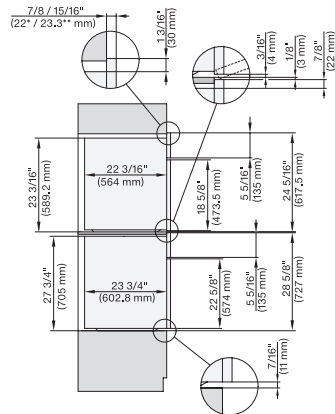

7/8" – 22" mm – Glass, 15/16" – 23.3" mm – Stainless steel

DGC7x8x, ESW7x80, side view, 30 Zoll, Flush inset, combi, XXL

7/8" – 22" mm – Glass, 15/16" – 23.3" mm – Stainless steel

DGC786x+EBA7868, DGC7x8x, ESW7x70, EVS7670, side view, 30 Zoll, Flush inset, combi, XXL

7/8" – 22" mm – Glass, 15/16" – 23.3" mm – Stainless steel

DGC7x8(X), H2x80BP, H7x8xBP, ESW7x80, side view, 30 Zoll, Flush inset, combi, XXL, 650, ESW30

7/8" – 22" mm – Glass, 15/16" – 23.3" mm – Stainless steel

DC7x8x, ESW7x70, EVS7670 Einbau, 30 Zoll, Flush inset, combi, XXL

7/8" – 22" mm – Glass, 15/16" – 23.3" mm – Stainless steel

DGC7x8x, ESW7x70, EVS7670, Einbau, 30 Zoll, Flush inset, combi, wide front, XXL

7/8" – 22" mm – Glass, 15/16" – 23.3" mm – Stainless steel

DGC7x8x, H7x6xBP+EBA7848, side view, 30 Zoll, Proud, combi, XXL, 650S

7/8" – 22" mm – Glass, 15/16" – 23.3" mm – Stainless steel

DGC7x8x, H2x80BP, H7x8xBP(X), side view, 30 Zoll, Proud, combi, XXL 650