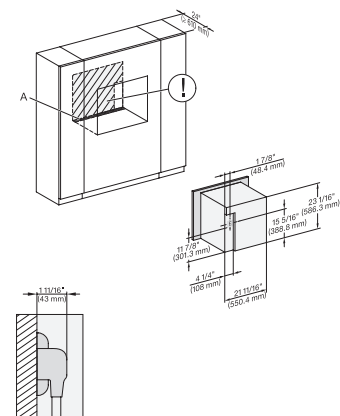

H 6x80 BP, ESW 6x80, H 6x80-2BP, NA7000 Fitting Combi wide front, Installation drawing, Proud, NA

DGC7x8x, side view, 30 Zoll, Proud

7/8" - 22* mm - Glass, 15/16" - 23.3** mm - Stainless steel

DGC7x8x(X), Einbau, 30 Zoll, Proud, XXL

DGC7x8x, Einbau, 30 Zoll, Proud, wide front, XXL,

DGC786x(+EBA6808), DGC7x8x, Installation, 30 Zoll, Proud, XXL,

A - Cut-out (1 9/16" x 11 11/16" / 40 mm x 500 mm) in the bottom of the cabinet for power cord and ventilation, - Electrical and water supplies are recommended to be placed in adjacent cabinetry., Additional cabinet depth is required when placing the electrical and water supplies behind the appliance., E = Electric connection

DGC786x(+EBA7848), DGC7x8x, Installation, 30 Zoll, Proud, wide front, XXL,

A - Cut-out (1 9/16" x 11 11/16" / 40 mm x 500 mm) in the bottom of the cabinet for power cord and ventilation, - Electrical and water supplies are recommended to be placed in adjacent cabinetry., Additional cabinet depth is required when placing the electrical and water supplies behind the appliance., E = Electric connection

DGC7x8x(X)(+EBA6808), Installation, 30 Zoll, Flush inset, XXL

A – Cut-out (1 9/16" x 19 11/16" / 40 mm x 500 mm) in the bottom of the cabinet for power cord and ventilation, – Electrical and water supplies are recommended to be placed in adjacent cabinetry., Additional cabinet depth is required when placing the electrical and water supplies behind the appliance., E = Electric connection