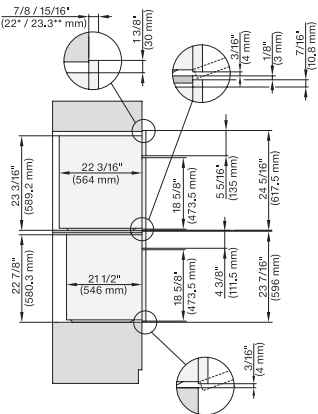

DGC7x8x, H7x6xBP+EBA7848, side view, 30 Zoll, Proud, combi, XXL, 650S

7/8" – 22" mm – Glass, 15/16" – 23.3" mm – Stainless steel