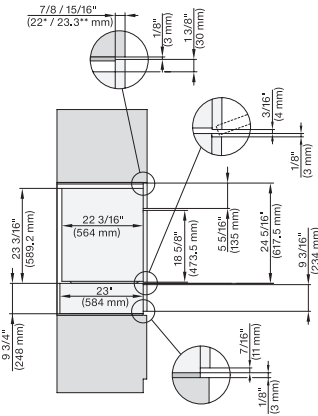

DGX7xxx(+EBA7848), Installation, 30 Zoll, Flush inset, wide front, XXL

A – Cut-out (1 9/16" x 19 11/16" / 40 mm x 500 mm) in the bottom of the cabinet for power cord and ventilation, – Electrical and water supplies are recommended to be placed in adjacent cabinetry., Additional cabinet depth is required when placing the electrical and water supplies behind the appliance., E = Electric connection

DGC7x8x, H7x6x+EBA7868, side view, 30 Zoll, Flush inset, combi, XXL, 650S

7/8" – 22" mm – Glass, 15/16" – 23.3** mm – Stainless steel

DGC 7880X

30" Handleless Combi-Steam Oven XXL

for steam cooking, baking, roasting with roast probe + menu cooking.

DGC7x8x, H2x80BP, H7x8xBP(X), side view, 30 Zoll, Flush inset, combi, XXL 650

7/8" – 22" mm – Glass, 15/16" – 23.3" mm – Stainless steel

DGC7x8x, ESW7x70, EVS7670, side view, 30 Zoll, Flush inset, combi, XXL

7/8" – 22" mm – Glass, 15/16" – 23.3" mm – Stainless steel

DGC7x8x, ESW7x80, side view, 30 Zoll, Flush inset, combi, XXL

7/8" – 22" mm – Glass, 15/16" – 23.3" mm – Stainless steel

DGC786x+EBA7868, DGC7x8x, ESW7x70, EVS7670, side view, 30 Zoll, Flush inset, combi, XXL