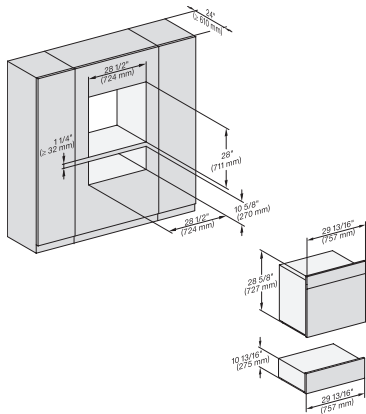

DGC 7880X

30" Handleless Combi-Steam Oven XXL

for steam cooking, baking, roasting with roast probe + menu cooking.

H 6x80 BP, ESW 6x80, H 6x80-2BP, DGC7x8x, H7x8x, ESW7x80, H 2x8x Fitting Combi, Installation drawing, Flush inset, NA

H 6x80 BP, ESW 6x80, H 6x80-2BP, DGC 7x8x, H 2x80BP, H 7x80 BP/BPX, ESW 7x80 Installation drawing, Flush inset, NA

H6x80BP, ESW6x80, H6x80-2BP, DGC7xxx, H2x80BP, H7x80BPX, ESW7x80, Fitting Combi, Installation drawing, Proud, NA

H 6x80 BP, ESW 6x80, H 6x80-2BP, NA7000 Fitting Combi wide front, Installation drawing, Proud, NA

DGC7x8x, side view, 30 Zoll, Proud

7/8" - 22* mm - Glass, 15/16" - 23.3** mm - Stainless steel

DGC7x8x(X), Einbau, 30 Zoll, Proud, XXL

DGC7x8x, Einbau, 30 Zoll, Proud, wide front, XXL,

DGC786x(+EBA6808), DGC7x8x, Installation, 30 Zoll, Proud, XXL,

A - Cut-out (1 9/16" x 11 11/16" / 40 mm x 500 mm) in the bottom of the cabinet for power cord and ventilation, - Electrical and water supplies are recommended to be placed in adjacent cabinetry., Additional cabinet depth is required when placing the electrical and water supplies behind the appliance., E = Electric connection