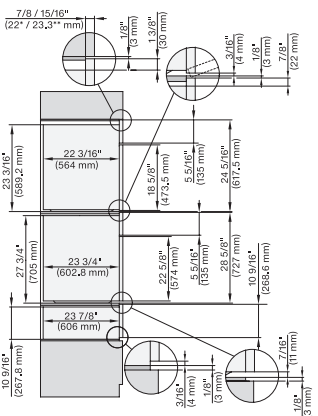

DGC7x8x, H2x80BP, H7x8xBP(X), side view, 30 Zoll, Flush inset, combi, XXL 650

7/8" – 22" mm – Glass, 15/16" – 23.3" mm – Stainless steel

DGC7x8x, ESW7x70, EVS7670, side view, 30 Zoll, Flush inset, combi, XXL

7/8" – 22" mm – Glass, 15/16" – 23.3" mm – Stainless steel

DGC7x8x, ESW7x80, side view, 30 Zoll, Flush inset, combi, XXL

7/8" – 22" mm – Glass, 15/16" – 23.3" mm – Stainless steel

DGC786x+EBA7868, DGC7x8x, ESW7x70, EVS7670, side view, 30 Zoll, Flush inset, combi, XXL

7/8" – 22" mm – Glass, 15/16" – 23.3" mm – Stainless steel

DGC7x8(X), H2x80BP, H7x8xBP, ESW7x80, side view, 30 Zoll, Flush inset, combi, XXL, 650, ESW30

7/8" – 22" mm – Glass, 15/16" – 23.3" mm – Stainless steel

DC7x8x, ESW7x70, EVS7670 Einbau, 30 Zoll, Flush inset, combi, XXL

7/8" – 22" mm – Glass, 15/16" – 23.3" mm – Stainless steel

DGC7x8x, ESW7x70, EVS7670, Einbau, 30 Zoll, Flush inset, combi, wide front, XXL