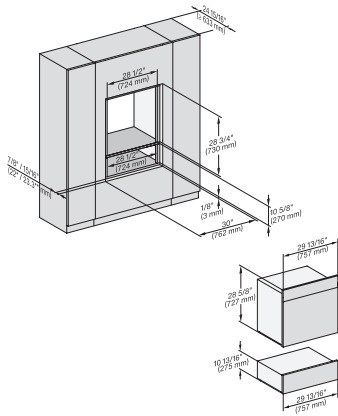

DGC 7880X

30" Handleless Combi-Steam Oven XXL

for steam cooking, baking, roasting with roast probe + menu cooking.

H 6x80 BP, ESW 6x80, H 6x80-2BP, DGC7x8x, H7x8x, ESW7x80, H 2x8x Fitting Combi, Installation drawing, Flush inset, NA