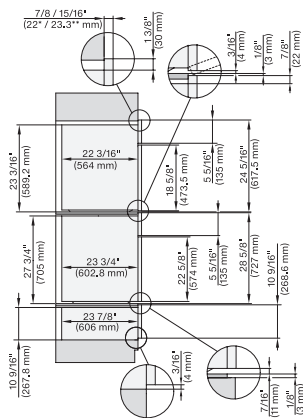

7/8" – 22" mm – Glass, 15/16" – 23.3" mm – Stainless steel

DGC7x8(X), H2x80BP, H7x8xBP, ESW7x80, side view, 30 Zoll, Flush inset, combi, XXL, 650, ESW30

7/8" – 22" mm – Glass, 15/16" – 23.3" mm – Stainless steel

7/8" – 22" mm – Glass, 15/16" – 23.3" mm – Stainless steel

DGC7x8x, H7x6xBP+EBA7848, side view, 30 Zoll, Proud, combi, XXL, 650S

7/8" – 22" mm – Glass, 15/16" – 23.3" mm – Stainless steel

DGC7x8x, H2x80BP, H7x8xBP(X), side view, 30 Zoll, Proud, combi, XXL 650

7/8" – 22" mm – Glass, 15/16" – 23.3" mm – Stainless steel

DGC7x8x, ESW7x80, side view, 30 Zoll, Proud, combi, XXL

7/8" – 22" mm – Glass, 15/16" – 23.3" mm – Stainless steel

DGC786x+EBA7868, DGC7x8x, ESW7x70, EVS7670, side view, 30 Zoll, Proud, combi, XXL

7/8" – 22" mm – Glass, 15/16" – 23.3" mm – Stainless steel

DGC7x8x(X), H2x80BP, H7x8xBP(X), ESW7x80, side view, 30 Zoll, Proud, combi, XXL, 650

7/8" – 22" mm – Glass, 15/16" – 23.3" mm – Stainless steel