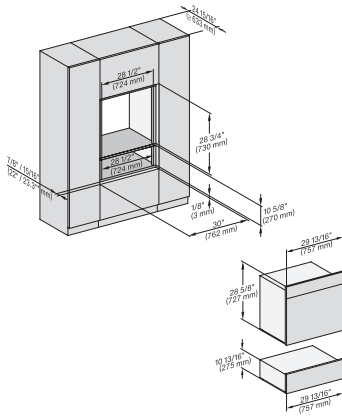

DGC 7880X

30" Handleless Combi-Steam Oven XXL

for steam cooking, baking, roasting with roast probe + menu cooking.

H 6x80 BP, ESW 6x80, H 6x80-2BP, DGC7x8x, H7x8x, ESW7x80, H 2x8x Fitting Combi, Installation drawing, Flush inset, NA