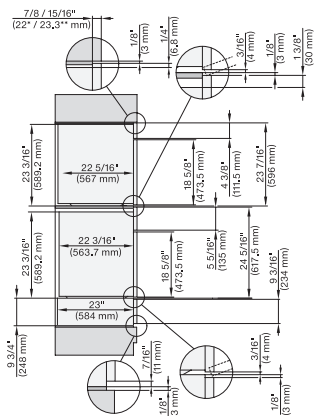

DGX7xxx(+EBA7848), Installation, 30 Zoll, Flush inset, wide front, XXL

A – Cut-out (1 9/16" x 19 11/16" / 40 mm x 500 mm) in the bottom of the cabinet for power cord and ventilation, – Electrical and water supplies are recommended to be placed in adjacent cabinetry., Additional cabinet depth is required when placing the electrical and water supplies behind the appliance., E = Electric connection

DGC7x8x, H2x80BP, H7x8xBP(X), side view, 30 Zoll, Flush inset, combi, XXL 650

7/8" – 22" mm – Glass, 15/16" – 23.3" mm – Stainless steel

DGC7x8x, ESW7x70, EVS7670, side view, 30 Zoll, Flush inset, combi, XXL

7/8" – 22" mm – Glass, 15/16" – 23.3" mm – Stainless steel

DGC7x8x, ESW7x80, side view, 30 Zoll, Flush inset, combi, XXL

7/8" – 22" mm – Glass, 15/16" – 23.3" mm – Stainless steel

DGC786x+EBA7868, DGC7x8x, ESW7x70, EVS7670, side view, 30 Zoll, Flush inset, combi, XXL

7/8" – 22" mm – Glass, 15/16" – 23.3" mm – Stainless steel

DGC7x8(X), H2x80BP, H7x8xBP, ESW7x80, side view, 30 Zoll, Flush inset, combi, XXL, 650, ESW30

7/8" – 22" mm – Glass, 15/16" – 23.3" mm – Stainless steel