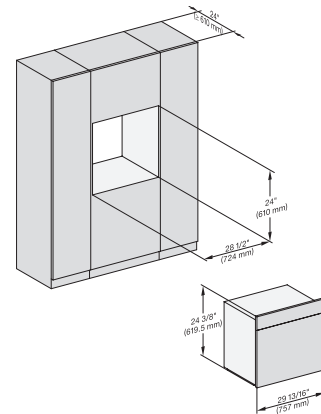

H 6x80 BP, ESW 6x80, H 6x80-2BP, DGC 7x8x, H 2x80BP, H 7x80 BP/BPX, ESW 7x80 Installation drawing, Flush inset, NA

H6x80BP, ESW6x80, H6x80-2BP, DGC7xxx, H2x80BP, H7x80BPX, ESW7x80, Fitting Combi, Installation drawing, Proud, NA

H 6x80 BP, ESW 6x80, H 6x80-2BP, NA7000 Fitting Combi wide front, Installation drawing, Proud, NA

DGC7x8x, side view, 30 Zoll, Proud

7/8" - 22* mm - Glass, 15/16" - 23.3** mm - Stainless steel

DGC7x8x(X), Einbau, 30 Zoll, Proud, XXL

DGC7x8x, Einbau, 30 Zoll, Proud, wide front, XXL,

DGC786x(+EBA6808), DGC7x8x, Installation, 30 Zoll, Proud, XXL,

A - Cut-out (1 9/16" x 11 11/16" / 40 mm x 500 mm) in the bottom of the cabinet for power cord and ventilation, - Electrical and water supplies are recommended to be placed in adjacent cabinetry., Additional cabinet depth is required when placing the electrical and water supplies behind the appliance., E = Electric connection

DGC786x(+EBA7848), DGC7x8x, Installation, 30 Zoll, Proud, wide front, XXL,

A - Cut-out (1 9/16" x 11 11/16" / 40 mm x 500 mm) in the bottom of the cabinet for power cord and ventilation, - Electrical and water supplies are recommended to be placed in adjacent cabinetry., Additional cabinet depth is required when placing the electrical and water supplies behind the appliance., E = Electric connection