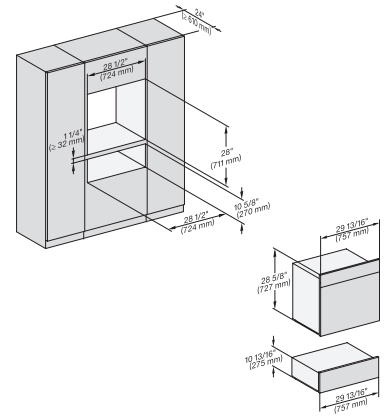

DGC 7880X

30" Handleless Combi-Steam Oven XXL

for steam cooking, baking, roasting with roast probe + menu cooking.

H 6x80 BP, ESW 6x80, H 6x80-2BP, DGC7x8x, H7x8x, ESW7x80, H 2x8x Fitting Combi, Installation drawing, Flush inset, NA

H 6x80 BP, ESW 6x80, H 6x80-2BP, DGC 7x8x, H 2x80BP, H 7x80 BP/BPX, ESW 7x80 Installation drawing, Flush inset, NA

H6x80BP, ESW6x80, H6x80-2BP, DGC7xxx, H2x80BP, H7x80BPX, ESW7x80, Fitting Combi, Installation drawing, Proud, NA

H 6x80 BP, ESW 6x80, H 6x80-2BP, NA7000 Fitting Combi wide front, Installation drawing, Proud, NA

DGC7x8x, side view, 30 Zoll, Proud

7/8" - 22* mm - Glass, 15/16" - 23.3** mm - Stainless steel

DGC7x8x(X), Einbau, 30 Zoll, Proud, XXL

DGC7x8x, Einbau, 30 Zoll, Proud, wide front, XXL,

DGC786x(+EBA6808), DGC7x8x, Installation, 30 Zoll, Proud, XXL,

A - Cut-out (1 9/16" x 11 11/16" / 40 mm x 500 mm) in the bottom of the cabinet for power cord and ventilation, - Electrical and water supplies are recommended to be placed in adjacent cabinetry., Additional cabinet depth is required when placing the electrical and water supplies behind the appliance., E = Electric connection