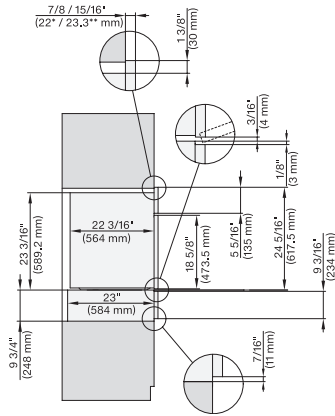

DGC 7880X

30" Handleless Combi-Steam Oven XXL

for steam cooking, baking, roasting with roast probe + menu cooking.

DGC7x8x, ESW7x70, EVS7670, side view, 30 Zoll. Proud, combi, XXL

7/8" – 22" mm – Glass, 15/16" – 23.3" mm – Stainless steel