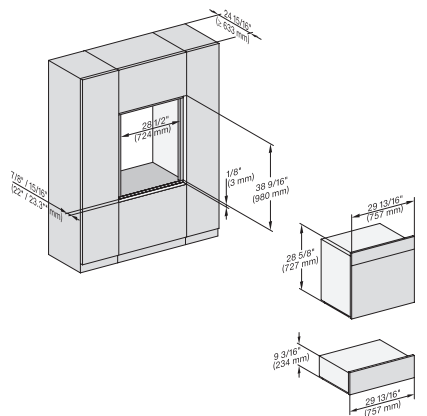

DGC7x8x, H2x80BP, H7x8xBP(X), side view, 30 Zoll, Flush inset, combi, XXL 650

7/8" – 22" mm – Glass, 15/16" – 23.3" mm – Stainless steel

DGC7x8x, ESW7x70, EVS7670, side view, 30 Zoll, Flush inset, combi, XXL

7/8" – 22" mm – Glass, 15/16" – 23.3" mm – Stainless steel

DGC7x8x, ESW7x80, side view, 30 Zoll, Flush inset, combi, XXL

7/8" – 22" mm – Glass, 15/16" – 23.3" mm – Stainless steel

DGC786x+EBA7868, DGC7x8x, ESW7x70, EVS7670, side view, 30 Zoll, Flush inset, combi, XXL

7/8" – 22" mm – Glass, 15/16" – 23.3" mm – Stainless steel

DGC7x8(X), H2x80BP, H7x8xBP, ESW7x80, side view, 30 Zoll, Flush inset, combi, XXL, 650, ESW30

7/8" – 22" mm – Glass, 15/16" – 23.3" mm – Stainless steel

DC7x8x, ESW7x70, EVS7670 Einbau, 30 Zoll, Flush inset, combi, XXL

7/8" – 22" mm – Glass, 15/16" – 23.3" mm – Stainless steel

DGC7x8x, ESW7x70, EVS7670, Einbau, 30 Zoll, Flush inset, combi, wide front, XXL