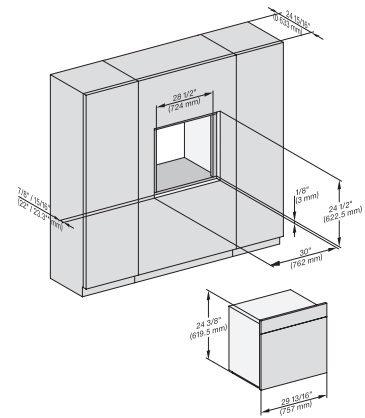

DGC786x(+EBA7848), DGC7x8x, Installation, 30 Zoll, Proud, wide front, XXL,

A - Cut-out (1 9/16" x 11 11/16" / 40 mm x 500 mm) in the bottom of the cabinet for power cord and ventilation, - Electrical and water supplies are recommended to be placed in adjacent cabinetry., Additional cabinet depth is required when placing the electrical and water supplies behind the appliance., E = Electric connection

DGC 7880X

30" Handleless Combi-Steam Oven XXL

for steam cooking, baking, roasting with roast probe + menu cooking.

DGC7x8x(X), side view, 30 Zoll, Flush inset, XXL

7/8" – 22" mm – Glass, 15/16" – 23.3** mm – Stainless steel

DGC7x8x(X), Einbau, 30 Zoll, Flush inset, XXL

7/8" – 22" mm – Glass, 15/16" – 23.3** mm – Stainless steel

DGC7x8x(X), Einbau, 30 Zoll, Flush inset, wide front, XXL

7/8" – 22" mm – Glass, 15/16" – 23.3** mm – Stainless steel

DGC7x8x(X)(+EBA6808), Installation, 30 Zoll, Flush inset, XXL

A – Cut-out (1 9/16" x 19 11/16" / 40 mm x 500 mm) in the bottom of the cabinet for power cord and ventilation, – Electrical and water supplies are recommended to be placed in adjacent cabinetry., Additional cabinet depth is required when placing the electrical and water supplies behind the appliance., E = Electric connection