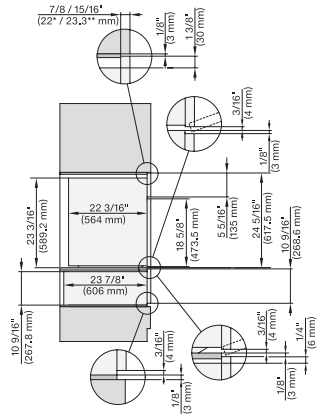

DGX7xxx(+EBA7848), Installation, 30 Zoll, Flush inset, wide front, XXL

A – Cut-out (1 9/16" x 19 11/16" / 40 mm x 500 mm) in the bottom of the cabinet for power cord and ventilation, – Electrical and water supplies are recommended to be placed in adjacent cabinetry., Additional cabinet depth is required when placing the electrical and water supplies behind the appliance., E = Electric connection

DGC7x8x, H7x6x+EBA7868, side view, 30 Zoll, Flush inset, combi, XXL, 650S

7/8" – 22" mm – Glass, 15/16" – 23.3** mm – Stainless steel

DGC 7880X

30" Handleless Combi-Steam Oven XXL

for steam cooking, baking, roasting with roast probe + menu cooking.

DGC7x8x, H2x80BP, H7x8xBP(X), side view, 30 Zoll, Flush inset, combi, XXL 650

7/8" – 22" mm – Glass, 15/16" – 23.3" mm – Stainless steel

DGC7x8x, ESW7x70, EVS7670, side view, 30 Zoll, Flush inset, combi, XXL

7/8" – 22" mm – Glass, 15/16" – 23.3" mm – Stainless steel

DGC7x8x, ESW7x80, side view, 30 Zoll, Flush inset, combi, XXL

7/8" – 22" mm – Glass, 15/16" – 23.3" mm – Stainless steel

DGC786x+EBA7868, DGC7x8x, ESW7x70, EVS7670, side view, 30 Zoll, Flush inset, combi, XXL