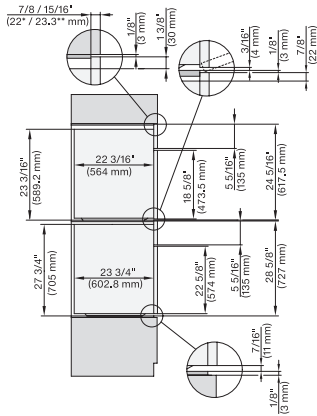

DGC7x8x(X)(+EBA6808), Installation, 30 Zoll, Flush inset, XXL

A – Cut-out (1 9/16" x 19 11/16" / 40 mm x 500 mm) in the bottom of the cabinet for power cord and ventilation, – Electrical and water supplies are recommended to be placed in adjacent cabinetry., Additional cabinet depth is required when placing the electrical and water supplies behind the appliance., E = Electric connection

DGX7xxx(+EBA7848), Installation, 30 Zoll, Flush inset, wide front, XXL

A – Cut-out (1 9/16" x 19 11/16" / 40 mm x 500 mm) in the bottom of the cabinet for power cord and ventilation, – Electrical and water supplies are recommended to be placed in adjacent cabinetry., Additional cabinet depth is required when placing the electrical and water supplies behind the appliance., E = Electric connection

DGC7x8x, H2x80BP, H7x8xBP(X), side view, 30 Zoll, Flush inset, combi, XXL 650

7/8" – 22" mm – Glass, 15/16" – 23.3" mm – Stainless steel

DGC7x8x, ESW7x70, EVS7670, side view, 30 Zoll, Flush inset, combi, XXL

7/8" – 22" mm – Glass, 15/16" – 23.3" mm – Stainless steel

DGC7x8x, ESW7x80, side view, 30 Zoll, Flush inset, combi, XXL

7/8" – 22" mm – Glass, 15/16" – 23.3" mm – Stainless steel

DGC786x+EBA7868, DGC7x8x, ESW7x70, EVS7670, side view, 30 Zoll, Flush inset, combi, XXL