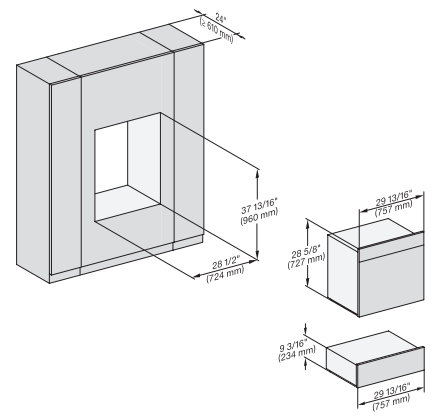

DGC7x8x, ESW7x70, EVS7670, Einbau, 30 Zoll, Proud, combi, wide front, XXL