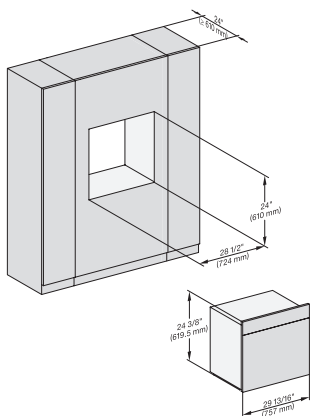

H 6x80 BP, ESW 6x80, H 6x80-2BP, NA7000 Fitting Combi wide front, Installation drawing, Proud, NA

DGC7x8x, side view, 30 Zoll, Proud

7/8" - 22* mm - Glass, 15/16" - 23.3** mm - Stainless steel

DGC7x8x(X), Einbau, 30 Zoll, Proud, XXL

DGC7x8x, Einbau, 30 Zoll, Proud, wide front, XXL,

DGC786x(+EBA6808), DGC7x8x, Installation, 30 Zoll, Proud, XXL,

A - Cut-out (1 9/16" x 11 11/16" / 40 mm x 500 mm) in the bottom of the cabinet for power cord and ventilation, - Electrical and water supplies are recommended to be placed in adjacent cabinetry., Additional cabinet depth is required when placing the electrical and water supplies behind the appliance., E = Electric connection

DGC786x(+EBA7848), DGC7x8x, Installation, 30 Zoll, Proud, wide front, XXL,

A - Cut-out (1 9/16" x 11 11/16" / 40 mm x 500 mm) in the bottom of the cabinet for power cord and ventilation, - Electrical and water supplies are recommended to be placed in adjacent cabinetry., Additional cabinet depth is required when placing the electrical and water supplies behind the appliance., E = Electric connection