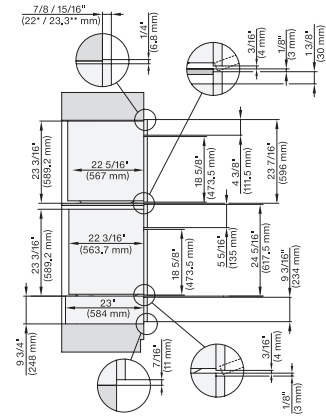

7/8" – 22" mm – Glass, 15/16" – 23.3" mm – Stainless steel

DGC7x8(X), H2x80BP, H7x8xBP, ESW7x80, side view, 30 Zoll, Flush inset, combi, XXL, 650, ESW30

7/8" – 22" mm – Glass, 15/16" – 23.3" mm – Stainless steel

7/8" – 22" mm – Glass, 15/16" – 23.3" mm – Stainless steel

DGC 7880X

30" Handleless Combi-Steam Oven XXL

for steam cooking, baking, roasting with roast probe + menu cooking.

DGC7x8x, ESW7x70, EVS7670, side view, 30 Zoll. Proud, combi, XXL

7/8" – 22" mm – Glass, 15/16" – 23.3" mm – Stainless steel

DGC7x8x, ESW7x80, side view, 30 Zoll, Proud, combi, XXL

7/8" – 22" mm – Glass, 15/16" – 23.3" mm – Stainless steel

DGC786x+EBA7868, DGC7x8x, ESW7x70, EVS7670, side view, 30 Zoll, Proud, combi, XXL

7/8" – 22" mm – Glass, 15/16" – 23.3" mm – Stainless steel

DGC7x8x(X), H2x80BP, H7x8xBP(X), ESW7x80, side view, 30 Zoll, Proud, combi, XXL, 650

7/8" – 22" mm – Glass, 15/16" – 23.3" mm – Stainless steel