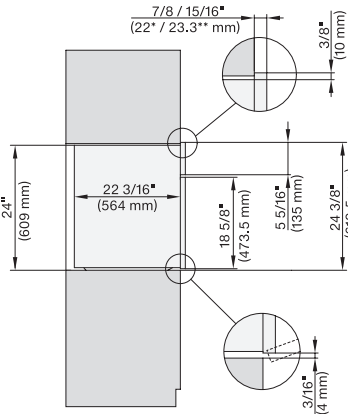

DGC 7880X

30" Handleless Combi-Steam Oven XXL

for steam cooking, baking, roasting with roast probe + menu cooking.

H 6x80 BP, ESW 6x80, H 6x80-2BP, DGC7x8x, H7x8x, ESW7x80, H 2x8x Fitting Combi, Installation drawing, Flush inset, NA

H 6x80 BP, ESW 6x80, H 6x80-2BP, NA7000 Fitting Combi wide front, Installation drawing, Proud, NA

DGC7x8x, side view, 30 Zoll, Proud

7/8" - 22* mm - Glass, 15/16" - 23.3** mm - Stainless steel

DGC7x8x(X), Einbau, 30 Zoll, Proud, XXL

DGC7x8x, Einbau, 30 Zoll, Proud, wide front, XXL,

DGC786x(+EBA6808), DGC7x8x, Installation, 30 Zoll, Proud, XXL,

A - Cut-out (1 9/16" x 11 11/16" / 40 mm x 500 mm) in the bottom of the cabinet for power cord and ventilation, - Electrical and water supplies are recommended to be placed in adjacent cabinetry., Additional cabinet depth is required when placing the electrical and water supplies behind the appliance., E = Electric connection

DGC7x8x, H2x80BP, H7x8xBP(X), side view, 30 Zoll, Flush inset, combi, XXL 650

7/8" – 22" mm – Glass, 15/16" – 23.3" mm – Stainless steel

DGC7x8x, ESW7x70, EVS7670, side view, 30 Zoll, Flush inset, combi, XXL