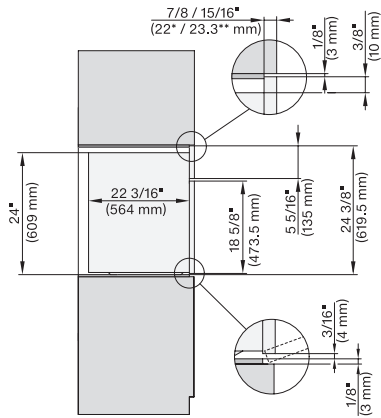

DGC 7880X

30" Handleless Combi-Steam Oven XXL

for steam cooking, baking, roasting with roast probe + menu cooking.

DGC7x8x(X), side view, 30 Zoll, Flush inset, XXL

7/8" – 22" mm – Glass, 15/16" – 23.3** mm – Stainless steel