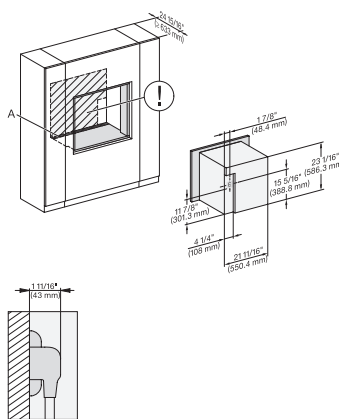

DGC786x(+EBA7848), DGC7x8x, Installation, 30 Zoll, Proud, wide front, XXL,

A - Cut-out (1 9/16" x 11 11/16" / 40 mm x 500 mm) in the bottom of the cabinet for power cord and ventilation, - Electrical and water supplies are recommended to be placed in adjacent cabinetry., Additional cabinet depth is required when placing the electrical and water supplies behind the appliance., E = Electric connection

DGC7x8x(X), Einbau, 30 Zoll, Flush inset, XXL

7/8" – 22" mm – Glass, 15/16" – 23.3** mm – Stainless steel

DGC7x8x(X), Einbau, 30 Zoll, Flush inset, wide front, XXL

7/8" – 22" mm – Glass, 15/16" – 23.3** mm – Stainless steel

DGC7x8x(X)(+EBA6808), Installation, 30 Zoll, Flush inset, XXL

A – Cut-out (1 9/16" x 19 11/16" / 40 mm x 500 mm) in the bottom of the cabinet for power cord and ventilation, – Electrical and water supplies are recommended to be placed in adjacent cabinetry., Additional cabinet depth is required when placing the electrical and water supplies behind the appliance., E = Electric connection

DGX7xxx(+EBA7848), Installation, 30 Zoll, Flush inset, wide front, XXL

A – Cut-out (1 9/16" x 19 11/16" / 40 mm x 500 mm) in the bottom of the cabinet for power cord and ventilation, – Electrical and water supplies are recommended to be placed in adjacent cabinetry., Additional cabinet depth is required when placing the electrical and water supplies behind the appliance., E = Electric connection