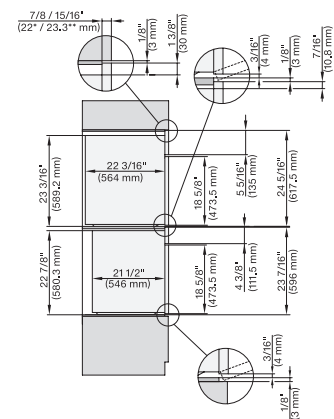

DGC7x8x(X), Einbau, 30 Zoll, Flush inset, XXL

7/8" – 22" mm – Glass, 15/16" – 23.3** mm – Stainless steel

DGC7x8x(X), Einbau, 30 Zoll, Flush inset, wide front, XXL

7/8" – 22" mm – Glass, 15/16" – 23.3** mm – Stainless steel

DGC7x8x(X)(+EBA6808), Installation, 30 Zoll, Flush inset, XXL

A – Cut-out (1 9/16" x 19 11/16" / 40 mm x 500 mm) in the bottom of the cabinet for power cord and ventilation, – Electrical and water supplies are recommended to be placed in adjacent cabinetry., Additional cabinet depth is required when placing the electrical and water supplies behind the appliance., E = Electric connection

DGX7xxx(+EBA7848), Installation, 30 Zoll, Flush inset, wide front, XXL

A – Cut-out (1 9/16" x 19 11/16" / 40 mm x 500 mm) in the bottom of the cabinet for power cord and ventilation, – Electrical and water supplies are recommended to be placed in adjacent cabinetry., Additional cabinet depth is required when placing the electrical and water supplies behind the appliance., E = Electric connection

DGC7x8x, H2x80BP, H7x8xBP(X), side view, 30 Zoll, Flush inset, combi, XXL 650

7/8" – 22" mm – Glass, 15/16" – 23.3" mm – Stainless steel

DGC7x8x, ESW7x70, EVS7670, side view, 30 Zoll, Flush inset, combi, XXL