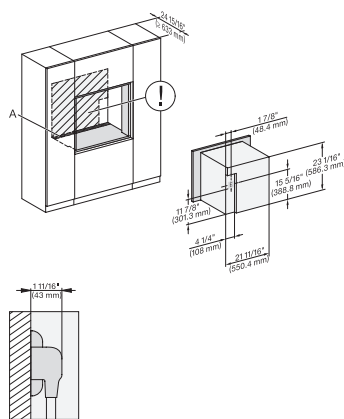

DGC786x(+EBA7848), DGC7x8x, Installation, 30 Zoll, Proud, wide front, XXL,

A - Cut-out (1 9/16" x 11 11/16" / 40 mm x 500 mm) in the bottom of the cabinet for power cord and ventilation, - Electrical and water supplies are recommended to be placed in adjacent cabinetry., Additional cabinet depth is required when placing the electrical and water supplies behind the appliance., E = Electric connection

DGC 7880X

30" Handleless Combi-Steam Oven XXL

for steam cooking, baking, roasting with roast probe + menu cooking.

DGC7x8x(X), side view, 30 Zoll, Flush inset, XXL

7/8" – 22" mm – Glass, 15/16" – 23.3** mm – Stainless steel

DGC7x8x(X), Einbau, 30 Zoll, Flush inset, XXL

7/8" – 22" mm – Glass, 15/16" – 23.3** mm – Stainless steel

DGC7x8x(X), Einbau, 30 Zoll, Flush inset, wide front, XXL

7/8" – 22" mm – Glass, 15/16" – 23.3** mm – Stainless steel

DGC7x8x(X)(+EBA6808), Installation, 30 Zoll, Flush inset, XXL

A – Cut-out (1 9/16" x 19 11/16" / 40 mm x 500 mm) in the bottom of the cabinet for power cord and ventilation, – Electrical and water supplies are recommended to be placed in adjacent cabinetry., Additional cabinet depth is required when placing the electrical and water supplies behind the appliance., E = Electric connection