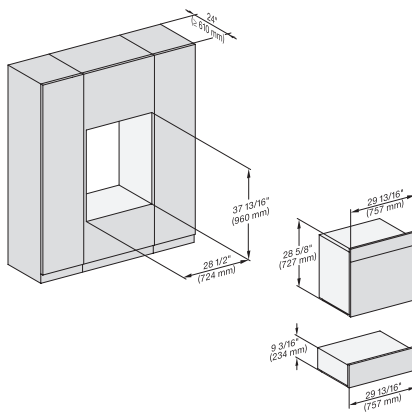

7/8" – 22" mm – Glass, 15/16" – 23.3" mm – Stainless steel

DGC7x8x, ESW7x80, side view, 30 Zoll, Proud, combi, XXL

7/8" – 22" mm – Glass, 15/16" – 23.3" mm – Stainless steel

DGC786x+EBA7868, DGC7x8x, ESW7x70, EVS7670, side view, 30 Zoll, Proud, combi, XXL

7/8" – 22" mm – Glass, 15/16" – 23.3" mm – Stainless steel

DGC7x8x(X), H2x80BP, H7x8xBP(X), ESW7x80, side view, 30 Zoll, Proud, combi, XXL, 650

7/8" – 22" mm – Glass, 15/16" – 23.3" mm – Stainless steel