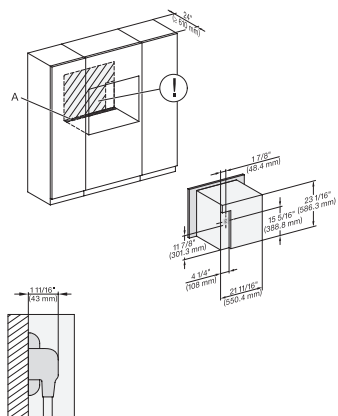

H 6x80 BP, ESW 6x80, H 6x80-2BP, NA7000 Fitting Combi wide front, Installation drawing, Proud, NA

DGC7x8x, side view, 30 Zoll, Proud

7/8" - 22* mm - Glass, 15/16" - 23.3** mm - Stainless steel

DGC7x8x(X), Einbau, 30 Zoll, Proud, XXL

DGC7x8x, Einbau, 30 Zoll, Proud, wide front, XXL,

DGC786x(+EBA6808), DGC7x8x, Installation, 30 Zoll, Proud, XXL,

A - Cut-out (1 9/16" x 11 11/16" / 40 mm x 500 mm) in the bottom of the cabinet for power cord and ventilation, - Electrical and water supplies are recommended to be placed in adjacent cabinetry., Additional cabinet depth is required when placing the electrical and water supplies behind the appliance., E = Electric connection

DGC786x(+EBA7848), DGC7x8x, Installation, 30 Zoll, Proud, wide front, XXL,

A - Cut-out (1 9/16" x 11 11/16" / 40 mm x 500 mm) in the bottom of the cabinet for power cord and ventilation, - Electrical and water supplies are recommended to be placed in adjacent cabinetry., Additional cabinet depth is required when placing the electrical and water supplies behind the appliance., E = Electric connection

DGC7x8x(X)(+EBA6808), Installation, 30 Zoll, Flush inset, XXL

A – Cut-out (1 9/16" x 19 11/16" / 40 mm x 500 mm) in the bottom of the cabinet for power cord and ventilation, – Electrical and water supplies are recommended to be placed in adjacent cabinetry., Additional cabinet depth is required when placing the electrical and water supplies behind the appliance., E = Electric connection