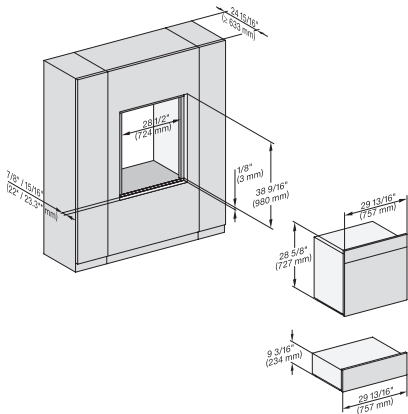

7/8" – 22" mm – Glass, 15/16" – 23.3" mm – Stainless steel

DGC7x8x, ESW7x80, side view, 30 Zoll, Flush inset, combi, XXL

7/8" – 22" mm – Glass, 15/16" – 23.3" mm – Stainless steel

DGC786x+EBA7868, DGC7x8x, ESW7x70, EVS7670, side view, 30 Zoll, Flush inset, combi, XXL

7/8" – 22" mm – Glass, 15/16" – 23.3" mm – Stainless steel

DGC7x8(X), H2x80BP, H7x8xBP, ESW7x80, side view, 30 Zoll, Flush inset, combi, XXL, 650, ESW30

7/8" – 22" mm – Glass, 15/16" – 23.3" mm – Stainless steel

DC7x8x, ESW7x70, EVS7670 Einbau, 30 Zoll, Flush inset, combi, XXL

7/8" – 22" mm – Glass, 15/16" – 23.3" mm – Stainless steel

DGC7x8x, ESW7x70, EVS7670, Einbau, 30 Zoll, Flush inset, combi, wide front, XXL