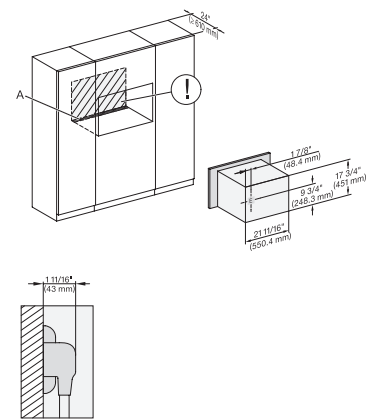

DGC7x7x, side view, 30 Zoll, Proud

7/8" - 22\* mm - Glass, 15/16" - 23.3\*\* mm - Stainless steel

DGC7x7(X), Installation, 30 Zoll, Proud, XL,

A - Cut-out (1 9/16" x 19 11/16" / 40 mm x 500 mm) in the bottom of the cabinet for power cord and ventilation, - Electrical and water supplies are recommended to be placed in adjacent cabinetry., Additional cabinet depth is required when placing the electrical and water supplies behind the appliance., E = Electric connection