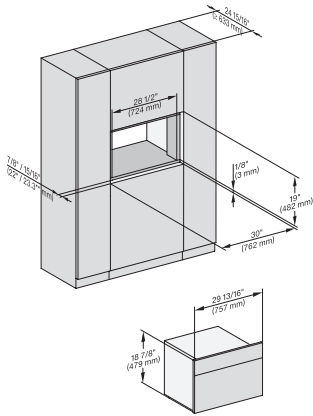

DGC 7870X

30" Handleless compact Combi-Steam Oven XL

for steam cooking, baking, roasting with roast probe + menu cooking.

H 6x70 BM, DGC 7xxx, H 7xxx fitting, installation drawing, Flush inset, NA

7/8" – 22" mm – Glas, 15/16" – 23.3" mm – Edelstahl