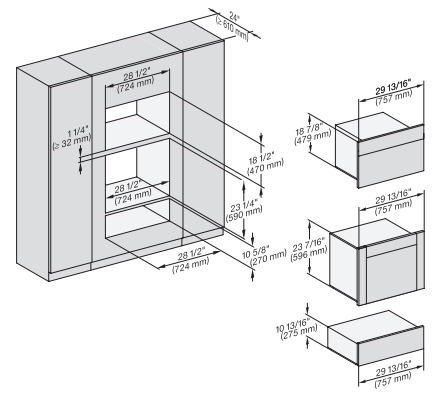

(H6560 B, H6x60 BP, DGC686x AM) + EBA680B, H6x70 BM, DGC676x, ESW6x80, NA7000 Fitting Combi w. front, drawing, Proud, NA