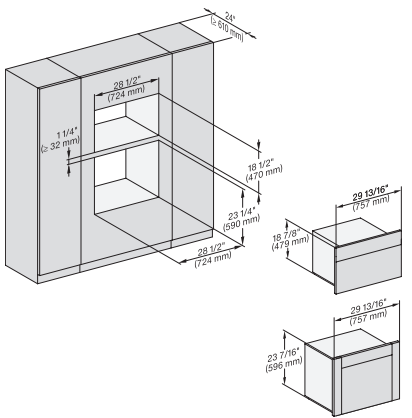

(H6560B, H6x60BP, DGC686xAM) + EBA680B; H6x70BM, DGC676x, NA7000, Fitting Combi wide front, Installation drawing, Proud