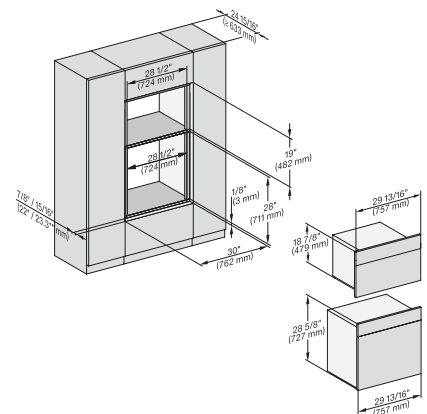

H 6x80 BP, H 6x70 BM, H 6x80-2BP, DGC7x7x, H7xxx Fitting Combi, Installation drawing, Flush inset, NA