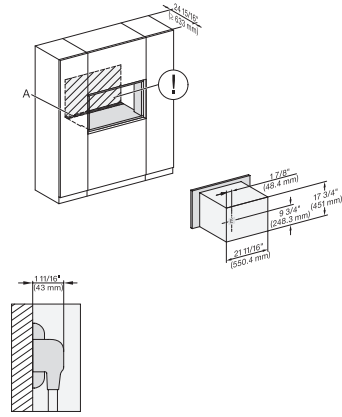

### 30" Handleless compact Combi-Steam Oven XL

for steam cooking, baking, roasting with roast probe + menu cooking.

DGC7x7x(X), Installation, 30 Zoll, Proud, wide front, XL,

A – Cut-out (1 9/16" x 19 11/16" / 40 mm x 500 mm) in the bottom of the cabinet for power cord and ventilation, – Electrical and water supplies are recommended to be placed in adjacent cabinetry., Additional cabinet depth is required when placing the electrical and water supplies behind the appliance., E = Electric connection

DGC7x7x(X), side view, 30 Zoll, Flush inset, XL

7/8" – 22" mm – Glass, 15/16" – 23.3" mm – Stainless steel

DGC7x7x(X), Installation, 30 Zoll, Flush inset

A – Cut-out (1 9/16" x 19 11/16" / 40 mm x 500 mm) in the bottom of the cabinet for power cord and ventilation, – Electrical and water supplies are recommended to be placed in adjacent cabinetry., Additional cabinet depth is required when placing the electrical and water supplies behind the appliance., E = Electric connection