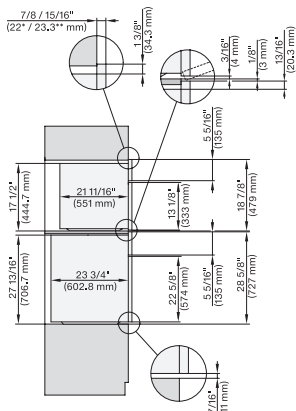

H 6x70 BM, DGC 7xxx, H 7xxx, H68xx fitting wide front, installation drawing, Flush inset, NA

7/8" – 22" mm – Glas, 15/16" – 23.3" mm – Edelstahl

H 6x70 BM, H7x70BM, DGC7x7x(X), fitting, installation drawing, Proud, NA

7/8" – 22\* mm – Glas, 15/16" – 23.3\*\* mm – Edelstahl

H 6x80 BP, H 6x70 BM, H 6x80-2BP, DGC7x7x, H7x70BM, H7x80BPx, Combi, Installation drawing, Proud, NA

7/8" – 22\* mm – Glas, 15/16" – 23.3\*\* mm – Edelstahl