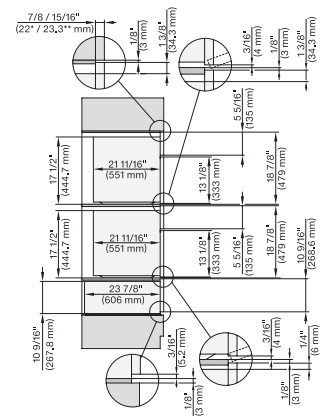

H 6x70 BM, DGC 7xxx, H 7xxx, H68xx fitting wide front, installation drawing, Flush inset, NA

7/8" – 22" mm – Glas, 15/16" – 23.3" mm – Edelstahl

H 6x70 BM, H7x70BM, DGC7x7x(X), fitting, installation drawing, Proud, NA

7/8" – 22" mm – Glas, 15/16" – 23.3" mm – Edelstahl

H 6x80 BP, H 6x70 BM, H 6x80-2BP, DGC 7x7x, H 7xxx Combi, Installation drawing, Flush inset, NA

7/8" – 22" mm – Glas, 15/16" – 23.3" mm – Edelstahl

H 6x70 BM, H 6x00 BM + EBA 6808, ESW 6x85, DGC7x7x, EBA7848, H7xxx, ESW7x70 Combi, Installation drawing, Flush inset, NA

7/8" – 22" mm – Glas, 15/16" – 23.3" mm – Edelstahl

H 6x70 BM, ESW 6x85, DGC7xxx, H7x7x, ESW 7x70 Combi, Installation drawing, Flush inset, Flush inset, NA

7/8" – 22" mm – Glas, 15/16" – 23.3" mm – Edelstahl

H 6x70 BM, ESW 6x80, DGC7xxx, H7x70, ESW 7x80 Combi, Installation drawing, Flush inset, Flush inset, NA

7/8" – 22" mm – Glas, 15/16" – 23.3" mm – Edelstahl