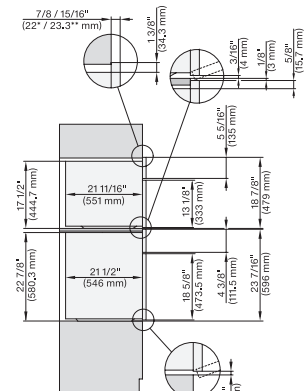

H6560B + EBA6808, H6x60BP + EBA6808, H6x70BM, DGC7xxx+EBA7484, H7xxx+EBA7686, Combi, Installation drawing, Proud, NA

7/8" – 22* mm – Glas, 15/16" – 23.3** mm – Edelstahl