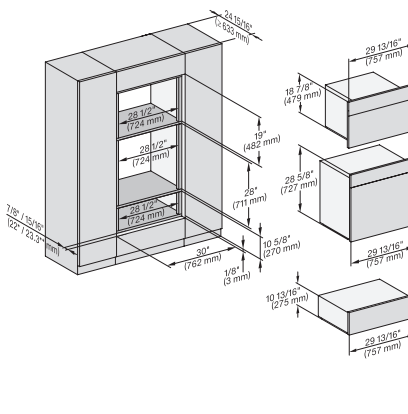

H 6x80 BP, H 6x70 BM, ESW 6x80, H 6x80-2BP, DGC7xxx, H7xxxBM/BMX/BP/BPX, H2x80BP, ESW7x80, Installation drawing, NA