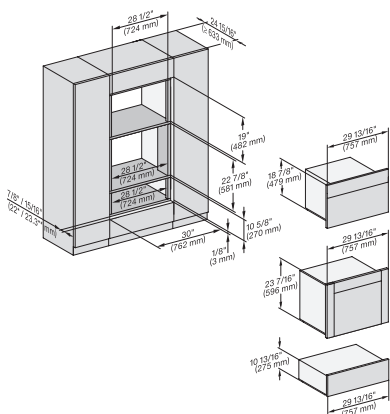

H 6x60 B/BP, DGC 686x AM+ EBA 6808; H 6x70 BM, ESW 6x80, DGC 676x, DGC 7x7x, EBA 7868, ESW7x80, Installation drawing, NA