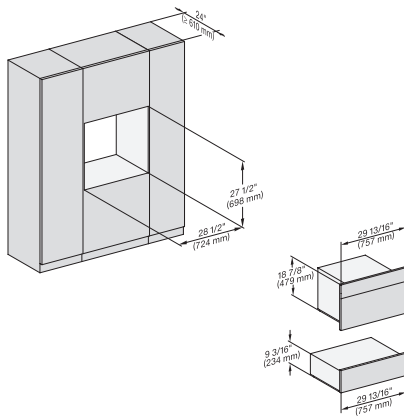

H6x70BM, ESW6x85, DGC7x7x, H7x70BMX, ESW7x70, EVS7x70, Fitting Combi, Installation drawing, Proud, NA