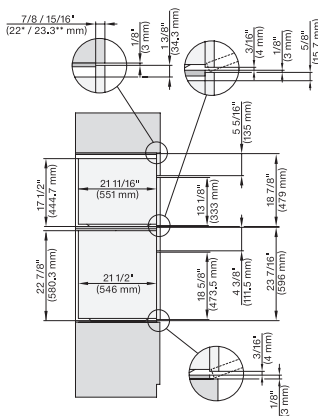

H 6x70 BM, DGC 7xxx, H 7xxx, H68xx fitting wide front, installation drawing, Flush inset, NA

7/8" – 22" mm – Glas, 15/16" – 23.3" mm – Edelstahl

H 6x70 BM, H7x70BM, DGC7x7x(X), fitting, installation drawing, Proud, NA

7/8" – 22" mm – Glas, 15/16" – 23.3" mm – Edelstahl

H 6x70 BM, DGC7x7x(X) fitting wide front, installation drawing, Proud, NA

7/8" – 22" mm – Glas, 15/16" – 23.3" mm – Edelstahl

H 6560 B + EBA 6808, H 6x60 BP + EBA 6808, H 6x70 BM, DGC 7xxx, EBA 78x8, H 7xxx Combi, Install drawing, Flush inset, NA

7/8" – 22" mm – Glas, 15/16" – 23.3" mm – Edelstahl

H 6x80 BP, H 6x70 BM, H 6x80-2BP, DGC 7x7x, H 7xxx Combi, Installation drawing, Flush inset, NA

7/8" – 22" mm – Glas, 15/16" – 23.3" mm – Edelstahl

H 6x70 BM, H 6x00 BM + EBA 6808, ESW 6x85, DGC7x7x, EBA7848, H7xxx, ESW7x70 Combi, Installation drawing, Flush inset, NA