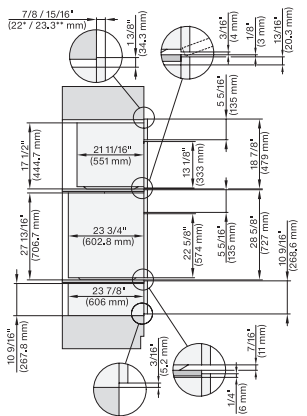

H 6x70 BM, DGC 7xxx, H 7xxx, H68xx fitting wide front, installation drawing, Flush inset, NA

7/8" – 22" mm – Glas, 15/16" – 23.3" mm – Edelstahl

H 6x70 BM, H7x70BM, DGC7x7x(X), fitting, installation drawing, Proud, NA

7/8" – 22" mm – Glas, 15/16" – 23.3" mm – Edelstahl

H6x70BM, ESW6x80, DGC7x7x(X), H7x70BM, ESW7x80, Combi, Installation drawing, Proud, Flush inset, NA

7/8" – 22" mm – Glas, 15/16" – 23.3" mm – Edelstahl

(H6560B, H6x60BP)+EBA6808, H6x70BM, ESW6x80, H7x6xBP+EBA7868, H7x70BM(X), ESW7x80, Combi, Proud, Flush inset, NA

7/8" – 22" mm – Glas, 15/16" – 23.3" mm – Edelstahl

H6x80(2)BP, H6x70BM, ESW6x80, DGC7x7x(X), H7x70BM(X), H7x80BP, ESW7x80, Combi, Installation drawing, Proud, Flush inset,