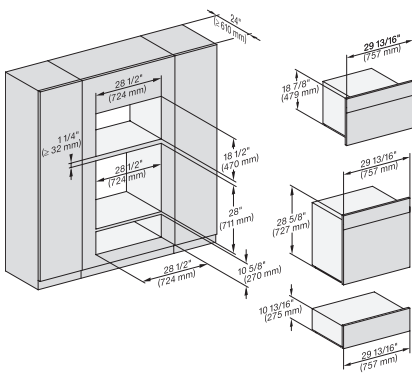

H 6x80 BP, H 6x70 BM, ESW 6x80, H 6x80-2BP, NA7000, Fitting Combi wide front, Installation drawing, Proud, NA