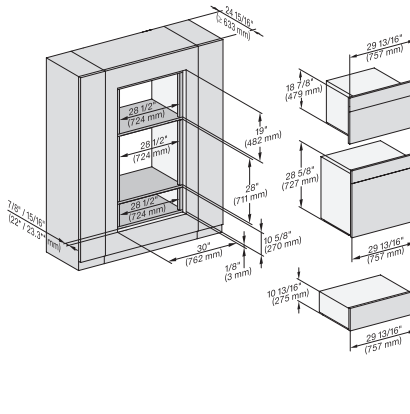

H 6x60 B/BP, DGC 686x AM, EBA 6808; H 6x70 BM, DGC 676x, DGC7xxx, H7xxxBP, EBA7868 Installation drawing, Flush inset, NA

H 6x80 BP, H 6x70 BM, ESW 6x80, H 6x80-2BP, DGC7x7x, H7xxxBM/BMx/BP, H2xxxBP, ESW7xxx, NA