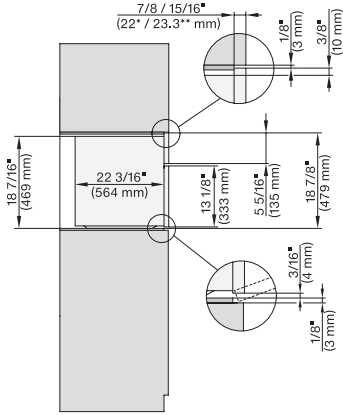

DGC7x7x, side view, 30 Zoll, Proud

7/8" - 22\* mm - Glass, 15/16" - 23.3\*\* mm - Stainless steel

DGC7x7(X), Installation, 30 Zoll, Proud, XL,

A - Cut-out (1 9/16" x 19 11/16" / 40 mm x 500 mm) in the bottom of the cabinet for power cord and ventilation, - Electrical and water supplies are recommended to be placed in adjacent cabinetry., Additional cabinet depth is required when placing the electrical and water supplies behind the appliance., E = Electric connection

DGC7x7x(X), side view, 30 Zoll, Flush inset, XL

7/8" – 22" mm – Glass, 15/16" – 23.3" mm – Stainless steel

DGC7x7x(X), Installation, 30 Zoll, Flush inset

A – Cut-out (1 9/16" x 19 11/16" / 40 mm x 500 mm) in the bottom of the cabinet for power cord and ventilation, – Electrical and water supplies are recommended to be placed in adjacent cabinetry., Additional cabinet depth is required when placing the electrical and water supplies behind the appliance., E = Electric connection

DGC7xx0(X), H7x6xBP+EBA7848, side view, 30 Zoll, Flush inset, combi, XL, 650S

7/8" – 22" mm – Glass, 15/16" – 23.3" mm – Stainless steel

DGC7x7x(X), H7x8x(X)BP, side view, 30 Zoll, Flush inset, combi, XL, 650