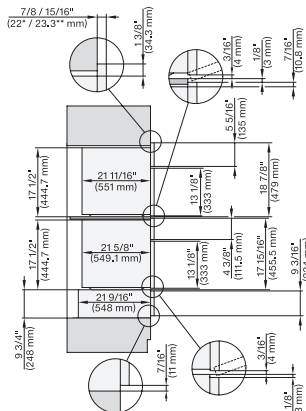

H 6x70 BM, DGC 7xxx, H 7xxx, H68xx fitting wide front, installation drawing, Flush inset, NA

7/8" – 22" mm – Glas, 15/16" – 23.3" mm – Edelstahl

H 6x70 BM, H7x70BM, DGC7x7x(X), fitting, installation drawing, Proud, NA

7/8" – 22\* mm – Glas, 15/16" – 23.3\*\* mm – Edelstahl

H 6x80 BP, H 6x70 BM, H 6x80-2BP, DGC7x7x, H7x70BM, H7x80BPx, Combi, Installation drawing, Proud, NA

7/8" – 22\* mm – Glas, 15/16" – 23.3\*\* mm – Edelstahl