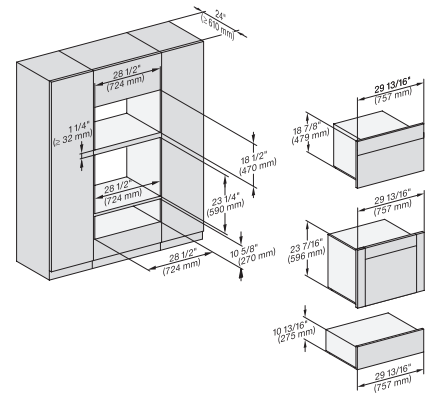

(H6560B, H6x60BP, DGC686xAM)+EBA6808; H6x70BM, ESW6x80, DGC676x, NA7000 Fitting Combi, Installation drawing, Proud, NA