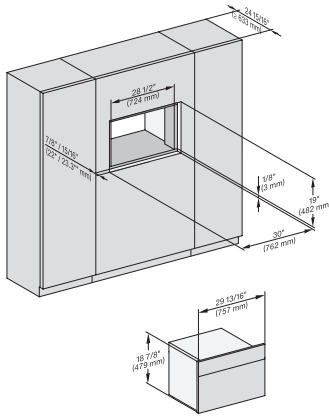

### 30" Handleless compact Combi-Steam Oven XL

for steam cooking, baking, roasting with roast probe + menu cooking.

H 6x70 BM, DGC 7xxx, H 7xxx fitting, installation drawing, Flush inset, NA

7/8" – 22" mm – Glas, 15/16" – 23.3" mm – Edelstahl