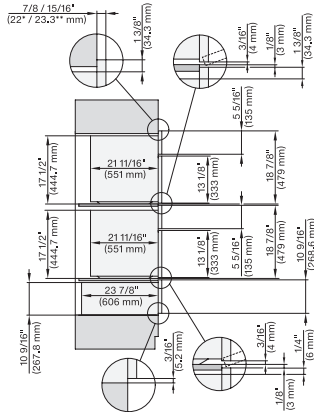

H 6x70 BM, DGC 7xxx, H 7xxx, H68xx fitting wide front, installation drawing, Flush inset, NA

7/8" – 22" mm – Glas, 15/16" – 23.3" mm – Edelstahl

H 6x70 BM, H7x70BM, DGC7x7x(X), fitting, installation drawing, Proud, NA

7/8" – 22\* mm – Glas, 15/16" – 23.3\*\* mm – Edelstahl

7/8" – 22" mm – Glas, 15/16" – 23.3" mm – Edelstahl

H6x70BM, ESW6x80, DGC7x7x(X), H7x70BM, ESW7x80, Combi, Installation drawing, Proud, Flush inset, NA

7/8" – 22" mm – Glas, 15/16" – 23.3" mm – Edelstahl