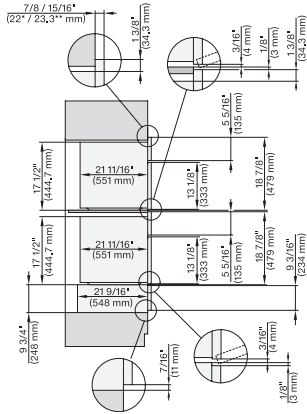

DGC 7870X

30" Handleless compact Combi-Steam Oven XL

for steam cooking, baking, roasting with roast probe + menu cooking.

H6x70BM, ESW6x85, DGC7x7x, H7x70BM, ESW7x70, EVS7670, Combi, Installation drawing, Proud, Flush inset, NA

7/8" – 22" mm – Glas, 15/16" – 23.3" mm – Edelstahl