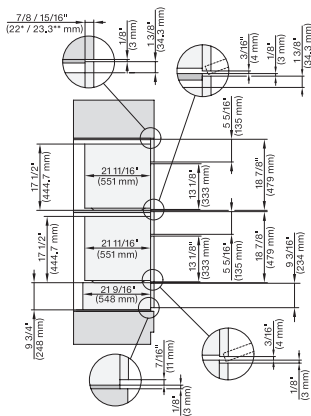

H 6x70 BM, DGC 7xxx, H 7xxx, H68xx fitting wide front, installation drawing, Flush inset, NA

7/8" – 22" mm – Glas, 15/16" – 23.3" mm – Edelstahl

H 6x70 BM, H7x70BM, DGC7x7x(X), fitting, installation drawing, Proud, NA

7/8" – 22" mm – Glas, 15/16" – 23.3" mm – Edelstahl

H 6x80 BP, H 6x70 BM, H 6x80-2BP, DGC 7x7x, H 7xxx Combi, Installation drawing, Flush inset, NA

7/8" – 22" mm – Glas, 15/16" – 23.3" mm – Edelstahl

H 6x70 BM, H 6x00 BM + EBA 6808, ESW 6x85, DGC7x7x, EBA7848, H7xxx, ESW7x70 Combi, Installation drawing, Flush inset, NA

7/8" – 22" mm – Glas, 15/16" – 23.3" mm – Edelstahl

H 6x70 BM, ESW 6x85, DGC7xxx, H7x7x, ESW 7x70 Combi, Installation drawing, Flush inset, Flush inset, NA

7/8" – 22" mm – Glas, 15/16" – 23.3" mm – Edelstahl

H 6x70 BM, ESW 6x80, DGC7xxx, H7x70, ESW 7x80 Combi, Installation drawing, Flush inset, Flush inset, NA

7/8" – 22" mm – Glas, 15/16" – 23.3" mm – Edelstahl