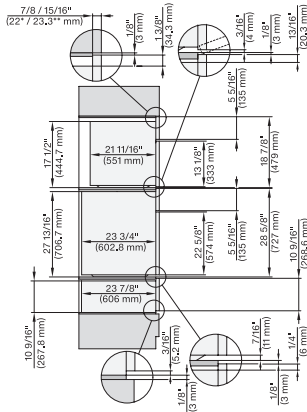

7/8" – 22" mm – Glas, 15/16" – 23.3" mm – Edelstahl

H 6x70 BM, ESW 6x85, DGC7xxx, H7x7x, ESW 7x70 Combi, Installation drawing, Flush inset, Flush inset, NA

7/8" – 22" mm – Glas, 15/16" – 23.3" mm – Edelstahl

H 6x70 BM, ESW 6x80, DGC7xxx, H7x70, ESW 7x80 Combi, Installation drawing, Flush inset, Flush inset, NA

7/8" – 22" mm – Glas, 15/16" – 23.3" mm – Edelstahl

7/8" – 22\* mm – Glas, 15/16" – 23.3\*\* mm – Edelstahl

H 6x80 BP, H 6x70 BM, ESW 6x80, H 6x80-2BP, DGC7xxx, H 7xxx, ESW7x80 Combi, Installation drawing, Flush inset, NA

7/8" – 22\* mm – Glas, 15/16" – 23.3\*\* mm – Edelstahl