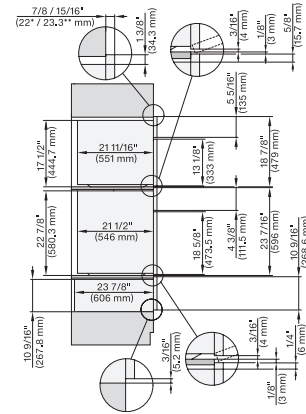

H 6x70 BM, DGC 7xxx, H 7xxx, H68xx fitting wide front, installation drawing, Flush inset, NA

7/8" – 22" mm – Glas, 15/16" – 23.3" mm – Edelstahl

H 6x70 BM, H7x70BM, DGC7x7x(X), fitting, installation drawing, Proud, NA

7/8" – 22\* mm – Glas, 15/16" – 23.3\*\* mm – Edelstahl

### 30" Handleless compact Combi-Steam Oven XL

for steam cooking, baking, roasting with roast probe + menu cooking.

H6x70BM, ESW6x85, DGC7x7x, H7x70BM, ESW7x70, EVS7670, Combi, Installation drawing, Proud, Flush inset, NA

7/8" – 22" mm – Glas, 15/16" – 23.3" mm – Edelstahl

H6x70BM, ESW6x80, DGC7x7x(X), H7x70BM, ESW7x80, Combi, Installation drawing, Proud, Flush inset, NA

7/8" – 22" mm – Glas, 15/16" – 23.3" mm – Edelstahl