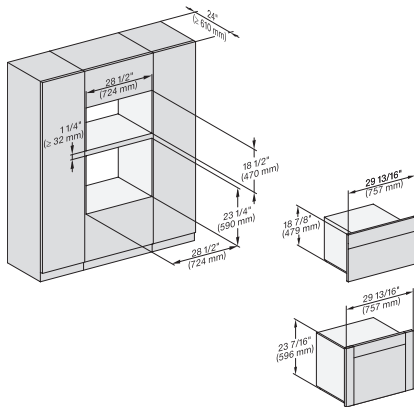

(H6560B, H6x60BP, DGC686xAM)+EBA6808, H6x70BM, DGC676x, DGC7x70, H7x6xBP+EBA7868, Fitting Combi, Installation drawing, Proud, NA