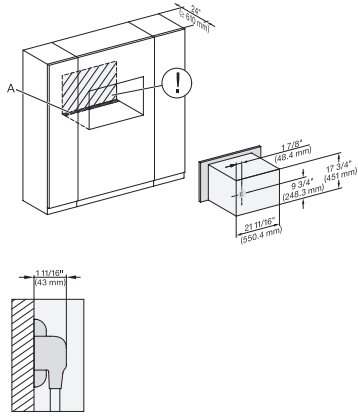

DGC 7870X

30" Handleless compact Combi-Steam Oven XL

for steam cooking, baking, roasting with roast probe + menu cooking.

DGC7x7x(X), Installation, 30 Zoll, Proud, wide front, XL,

A – Cut-out (1 9/16" x 19 11/16" / 40 mm x 500 mm) in the bottom of the cabinet for power cord and ventilation, – Electrical and water supplies are recommended to be placed in adjacent cabinetry., Additional cabinet depth is required when placing the electrical and water supplies behind the appliance., E = Electric connection