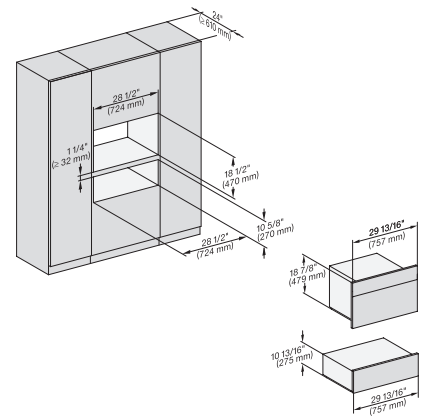

H6x70 BM, ESW 6x80, DGC7x70X, H7x70BM, ESW7x80, Fitting Combi, Installation drawing, Proud, NA