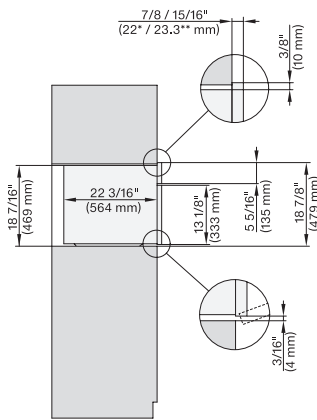

DGC7x7x, side view, 30 Zoll, Proud

7/8" - 22* mm - Glass, 15/16" - 23.3** mm - Stainless steel