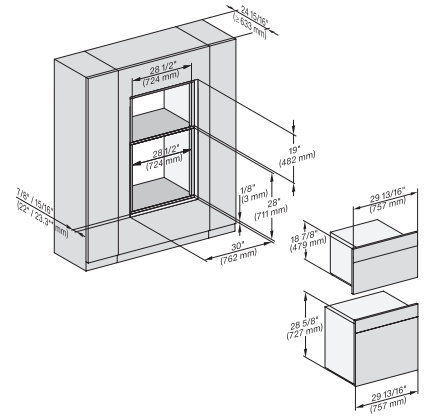

H 6x80 BP, H 6x70 BM, H 6x80-2BP, DGC 7x7x, H7xxx x BM/BP/BPX, H 2880 PB, Installation drawing, Flush inset, NA