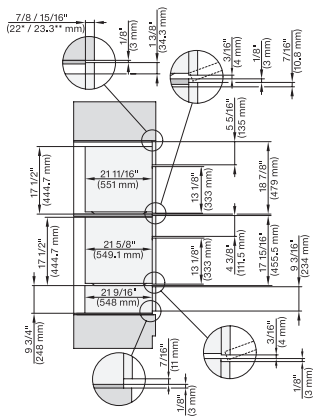

H 6x70 BM, DGC 7xxx, H 7xxx, H68xx fitting wide front, installation drawing, Flush inset, NA

7/8" – 22" mm – Glas, 15/16" – 23.3" mm – Edelstahl

H 6x70 BM, H7x70BM, DGC7x7x(X), fitting, installation drawing, Proud, NA

7/8" – 22" mm – Glas, 15/16" – 23.3" mm – Edelstahl

H 6x70 BM, DGC7x7x(X) fitting wide front, installation drawing, Proud, NA

7/8" – 22" mm – Glas, 15/16" – 23.3" mm – Edelstahl

H 6560 B + EBA 6808, H 6x60 BP + EBA 6808, H 6x70 BM, DGC 7xxx, EBA 78x8, H 7xxx Combi, Install drawing, Flush inset, NA

7/8" – 22" mm – Glas, 15/16" – 23.3" mm – Edelstahl

H 6x80 BP, H 6x70 BM, H 6x80-2BP, DGC 7x7x, H 7xxx Combi, Installation drawing, Flush inset, NA

7/8" – 22" mm – Glas, 15/16" – 23.3" mm – Edelstahl

H 6x70 BM, H 6x00 BM + EBA 6808, ESW 6x85, DGC7x7x, EBA7848, H7xxx, ESW7x70 Combi, Installation drawing, Flush inset, NA

7/8" – 22" mm – Glas, 15/16" – 23.3" mm – Edelstahl

H 6x70 BM, ESW 6x85, DGC7xxx, H7x7x, ESW 7x70 Combi, Installation drawing, Flush inset, Flush inset, NA

7/8" – 22" mm – Glas, 15/16" – 23.3" mm – Edelstahl