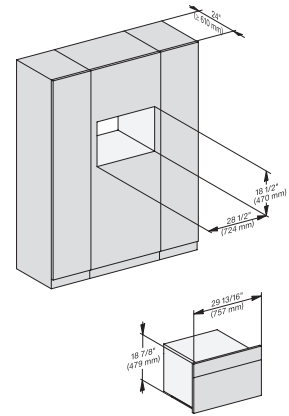

### 30" Handleless compact Combi-Steam Oven XL

for steam cooking, baking, roasting with roast probe + menu cooking.

H 6x70 BM, DGC 7xxx, H 7xxx fitting, installation drawing, Flush inset, NA

7/8" – 22" mm – Glas, 15/16" – 23.3" mm – Edelstahl

H 6x70 BM, DGC 7xxx, H 7xxx, H68xx fitting wide front, installation drawing, Flush inset, NA

7/8" – 22" mm – Glas, 15/16" – 23.3" mm – Edelstahl

H 6x70 BM, H7x70BM, DGC7x7x(X), fitting, installation drawing, Proud, NA