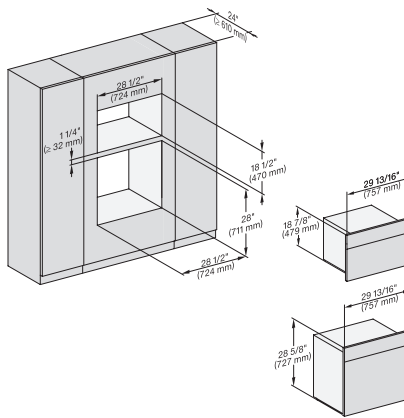

H6x80BP, H 6x70 BM, H 6x80-2BP, NA7000 Fitting Combi wide front, Installation drawing, Proud, NA