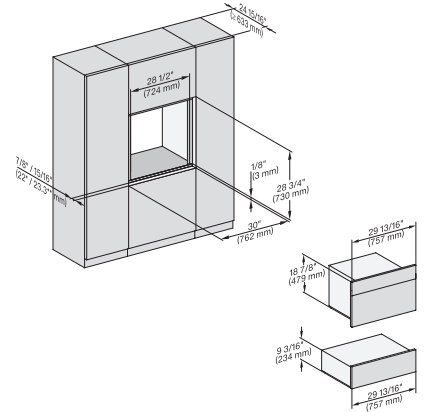

H 6x70 BM, ESW 6x85, DGC7x7x, H7x7x, Exx7x70 Fitting Combi, Installation drawing, Flush inset, NA