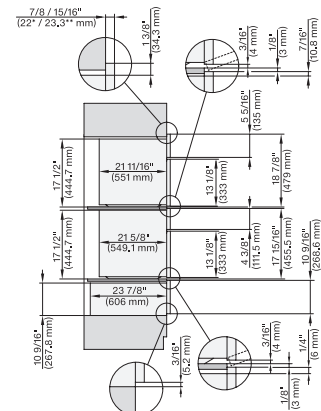

H 6x70 BM, DGC 7xxx, H 7xxx, H68xx fitting wide front, installation drawing, Flush inset, NA

7/8" – 22" mm – Glas, 15/16" – 23.3" mm – Edelstahl

H 6x70 BM, H7x70BM, DGC7x7x(X), fitting, installation drawing, Proud, NA

7/8" – 22\* mm – Glas, 15/16" – 23.3\*\* mm – Edelstahl

H 6x80 BP, H 6x70 BM, H 6x80-2BP, DGC7x7x, H7x70BM, H7x80BPx, Combi, Installation drawing, Proud, NA

7/8" – 22\* mm – Glas, 15/16" – 23.3\*\* mm – Edelstahl

H6x70BM, H6x00BM+EBA6808, ESW6x85, DGC7x70, H7xx0BM(x)+EBA7848, ESW7x70, EVS7670, Combi, Installation drawing, Proud, NA

7/8" – 22\* mm – Glas, 15/16" – 23.3\*\* mm – Edelstahl

H6x70BM, H6x00BM+EBA6808, ESW6x80, DGC7x7x(x), H7xx0BM(x)+EBA7848, ESW7x80, Combi, Installation drawing, Proud, NA

7/8" – 22\* mm – Glas, 15/16" – 23.3\*\* mm – Edelstahl