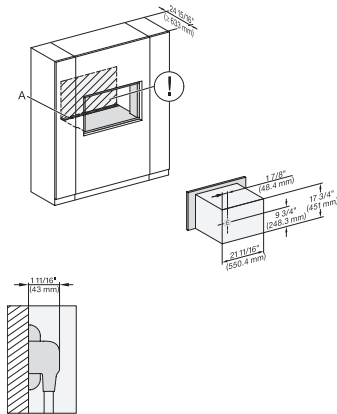

DGC7x7x, side view, 30 Zoll, Proud

7/8" - 22\* mm - Glass, 15/16" - 23.3\*\* mm - Stainless steel

DGC7x7(X), Installation, 30 Zoll, Proud, XL,

A - Cut-out (1 9/16" x 19 11/16" / 40 mm x 500 mm) in the bottom of the cabinet for power cord and ventilation, - Electrical and water supplies are recommended to be placed in adjacent cabinetry., Additional cabinet depth is required when placing the electrical and water supplies behind the appliance., E = Electric connection

### 30" Handleless compact Combi-Steam Oven XL

for steam cooking, baking, roasting with roast probe + menu cooking.

DGC7x7x(X), Installation, 30 Zoll, Proud, wide front, XL,

A – Cut-out (1 9/16" x 19 11/16" / 40 mm x 500 mm) in the bottom of the cabinet for power cord and ventilation, – Electrical and water supplies are recommended to be placed in adjacent cabinetry., Additional cabinet depth is required when placing the electrical and water supplies behind the appliance., E = Electric connection

DGC7x7x(X), side view, 30 Zoll, Flush inset, XL

7/8" – 22" mm – Glass, 15/16" – 23.3" mm – Stainless steel

DGC7x7x(X), Installation, 30 Zoll, Flush inset

A – Cut-out (1 9/16" x 19 11/16" / 40 mm x 500 mm) in the bottom of the cabinet for power cord and ventilation, – Electrical and water supplies are recommended to be placed in adjacent cabinetry., Additional cabinet depth is required when placing the electrical and water supplies behind the appliance., E = Electric connection

DGC7x7x(X), Installation, 30 Zoll, Flush inset, wide front, XL

A – Cut-out (1 9/16" x 19 11/16" / 40 mm x 500 mm) in the bottom of the cabinet for power cord and ventilation, – Electrical and water supplies are recommended to be placed in adjacent cabinetry., Additional cabinet depth is required when placing the electrical and water supplies behind the appliance., E = Electric connection