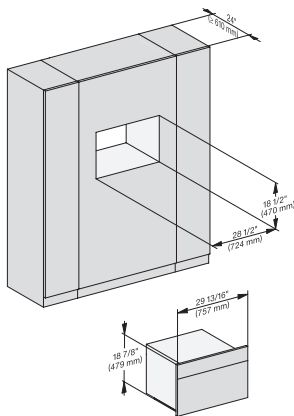

H 6x70 BM, DGC7x7x(X) fitting wide front, installation drawing, Proud, NA

7/8" – 22" mm – Glas, 15/16" – 23.3" mm – Edelstahl