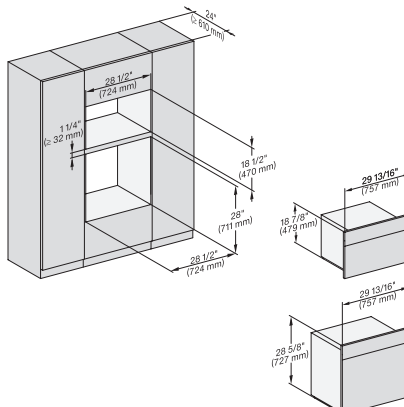

H6x80BP, H6x70BM, H6x80-2BP, DGC7x7x, H7x70BM, H2x80BP, H7x80BP(X), Fitting Combi, Installation drawing, Proud, NA