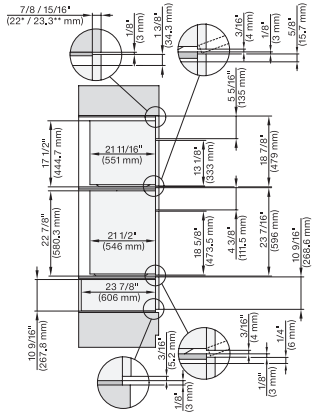

DGC 7870X

30" Handleless compact Combi-Steam Oven XL

for steam cooking, baking, roasting with roast probe + menu cooking.

(H 6560 B, H 6x60 BP) + EBA6808; H 6x70, ESW 6x80, H7xxx, EBA7868, ESW7x80 Combi, Installation drawing, Flush inset, NA

7/8" – 22* mm – Glas, 15/16" – 23.3** mm – Edelstahl