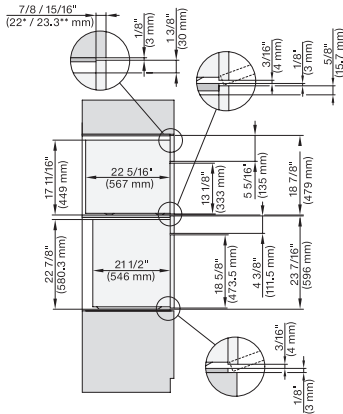

### 30" Handleless compact Combi-Steam Oven XL

for steam cooking, baking, roasting with roast probe + menu cooking.

DGC7x7x(X), Installation, 30 Zoll, Proud, wide front, XL,

A – Cut-out (1 9/16" x 19 11/16" / 40 mm x 500 mm) in the bottom of the cabinet for power cord and ventilation, – Electrical and water supplies are recommended to be placed in adjacent cabinetry., Additional cabinet depth is required when placing the electrical and water supplies behind the appliance., E = Electric connection

DGC7x7x(X), side view, 30 Zoll, Flush inset, XL

7/8" – 22" mm – Glass, 15/16" – 23.3" mm – Stainless steel

DGC7x7x(X), Installation, 30 Zoll, Flush inset

A – Cut-out (1 9/16" x 19 11/16" / 40 mm x 500 mm) in the bottom of the cabinet for power cord and ventilation, – Electrical and water supplies are recommended to be placed in adjacent cabinetry., Additional cabinet depth is required when placing the electrical and water supplies behind the appliance., E = Electric connection

DGC7x7x(X), Installation, 30 Zoll, Flush inset, wide front, XL

A – Cut-out (1 9/16" x 19 11/16" / 40 mm x 500 mm) in the bottom of the cabinet for power cord and ventilation, – Electrical and water supplies are recommended to be placed in adjacent cabinetry., Additional cabinet depth is required when placing the electrical and water supplies behind the appliance., E = Electric connection

DGC7xx0(X), H7x6xBP+EBA7848, side view, 30 Zoll, Flush inset, combi, XL, 650S

7/8" – 22" mm – Glass, 15/16" – 23.3" mm – Stainless steel

DGC7x7x(X), H7x8x(X)BP, side view, 30 Zoll, Flush inset, combi, XL, 650