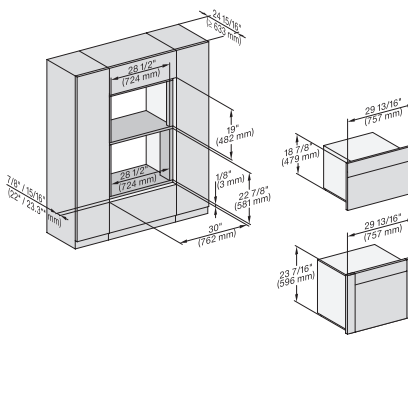

H 656x, H 6x60, DGC686x+EBA 6808, H 6x70, DGC 676x, DGC7x7x. EBA7868, H 7xxx, Fitti Combi, Install drawi, Flush inset, NA