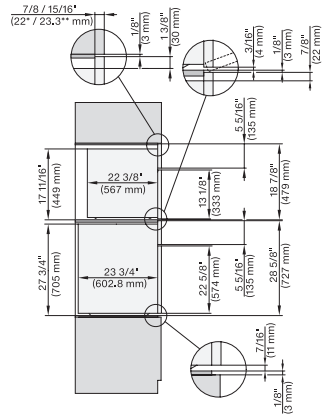

### 30" Handleless compact Combi-Steam Oven XL

for steam cooking, baking, roasting with roast probe + menu cooking.

DGC7x7x(X), Installation, 30 Zoll, Proud, wide front, XL,

A – Cut-out (1 9/16" x 19 11/16" / 40 mm x 500 mm) in the bottom of the cabinet for power cord and ventilation, – Electrical and water supplies are recommended to be placed in adjacent cabinetry., Additional cabinet depth is required when placing the electrical and water supplies behind the appliance., E = Electric connection

DGC7x7x(X), side view, 30 Zoll, Flush inset, XL

7/8" – 22" mm – Glass, 15/16" – 23.3" mm – Stainless steel

DGC7x7x(X), Installation, 30 Zoll, Flush inset

A – Cut-out (1 9/16" x 19 11/16" / 40 mm x 500 mm) in the bottom of the cabinet for power cord and ventilation, – Electrical and water supplies are recommended to be placed in adjacent cabinetry., Additional cabinet depth is required when placing the electrical and water supplies behind the appliance., E = Electric connection

DGC7x7x(X), Installation, 30 Zoll, Flush inset, wide front, XL

A – Cut-out (1 9/16" x 19 11/16" / 40 mm x 500 mm) in the bottom of the cabinet for power cord and ventilation, – Electrical and water supplies are recommended to be placed in adjacent cabinetry., Additional cabinet depth is required when placing the electrical and water supplies behind the appliance., E = Electric connection

DGC7xx0(X), H7x6xBP+EBA7848, side view, 30 Zoll, Flush inset, combi, XL, 650S

7/8" – 22" mm – Glass, 15/16" – 23.3" mm – Stainless steel

DGC7x7x(X), H7x8x(X)BP, side view, 30 Zoll, Flush inset, combi, XL, 650