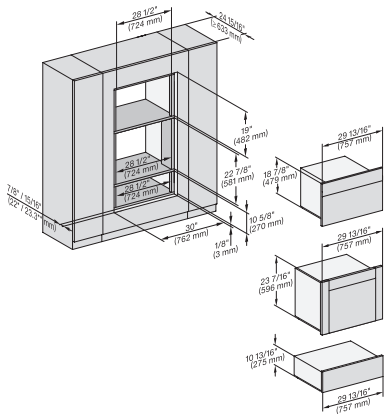

(H6560 B, H6x60 BP, DGC686x AM) + EBA6808, H6x70 BM, DGC676x, ESW6x80, DGC7xxx, EBA7868, H7xxxBP, ESW7x80, NA