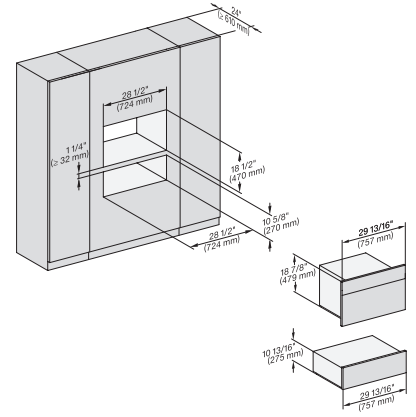

H6x70BM, ESW6x80, DGC7x7(X), H7x70BM(X), ESW7x80, Fitting Combi wide front, Installation drawing, Proud, NA