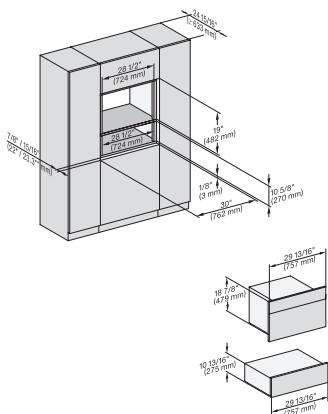

H 6x70 BM, ESW 6x80, DGC7x7x, H7x7x, ESW7x80 Fitting Combi, Installation drawing, Flush inset, NA