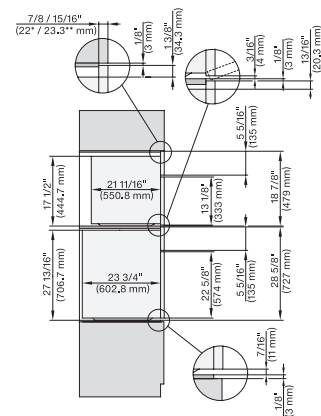

H 6x70 BM, DGC 7xxx, H 7xxx, H68xx fitting wide front, installation drawing, Flush inset, NA

7/8" – 22" mm – Glas, 15/16" – 23.3" mm – Edelstahl

H 6x70 BM, H7x70BM, DGC7x7x(X), fitting, installation drawing, Proud, NA

7/8" – 22" mm – Glas, 15/16" – 23.3" mm – Edelstahl

H 6x70 BM, DGC7x7x(X) fitting wide front, installation drawing, Proud, NA

7/8" – 22" mm – Glas, 15/16" – 23.3" mm – Edelstahl

H 6560 B + EBA 6808, H 6x60 BP + EBA 6808, H 6x70 BM, DGC 7xxx, EBA 78x8, H 7xxx Combi, Install drawing, Flush inset, NA

7/8" – 22" mm – Glas, 15/16" – 23.3" mm – Edelstahl

H 6x80 BP, H 6x70 BM, H 6x80-2BP, DGC 7x7x, H 7xxx Combi, Installation drawing, Flush inset, NA

7/8" – 22" mm – Glas, 15/16" – 23.3" mm – Edelstahl

H 6x70 BM, H 6x00 BM + EBA 6808, ESW 6x85, DGC7x7x, EBA7848, H7xxx, ESW7x70 Combi, Installation drawing, Flush inset, NA

7/8" – 22" mm – Glas, 15/16" – 23.3" mm – Edelstahl

H 6x70 BM, ESW 6x85, DGC7xxx, H7x7x, ESW 7x70 Combi, Installation drawing, Flush inset, Flush inset, NA

7/8" – 22" mm – Glas, 15/16" – 23.3" mm – Edelstahl