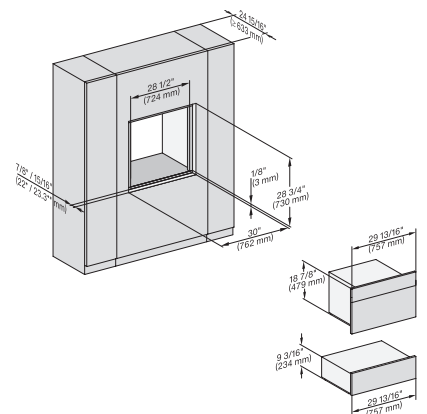

H 6x70 BM, ESW 6x85, DGC 7xxx, H7x70 BM/BMX, ESW 7x70, EVS 7670, Installation drawing, Flush inset, NA