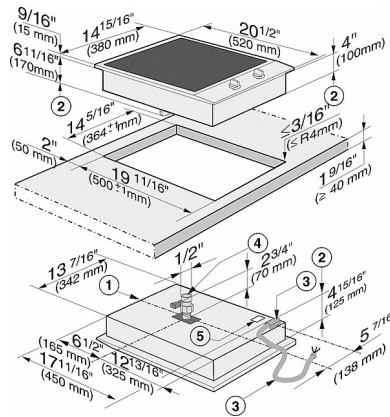

CS 1322 BG 208V

CombiSets  
with electric barbecue grill

- Professional design - Stainless steel surface, 15 (380)Inch wide
- Particularly versatile - 2 separately controlled heating areas
- Easy and direct controls -operation via metal rotary dial control
- Particularly convenient and safe - in operation indicator
- Extensive range - Standard as well as optional accessories

EAN: 4002514653693 / material number: 07235280

Type of heating	
Fuel type	Other type of heating
Design	
All-round stainless steel frame	•
Cast-iron grilling rack	•
Ring	
Position	In front
Type	Electric grill
Size in inches (mm)	210x250
Max. rating in W	1700
Position	Rear
Type	Electric grill
Size in inches (mm)	210x250
Max. rating in W	1700
Control panel	
Operation via knobs	•
Technical data	
Dimensions in in. (width)	15 (380)
Dimensions (height) in in.(mm)	4 5/8 (115)
Dimensions (depth) in in.(mm)	20 1/2 (520)
Cutout dimensions in in. (width) with proud-mounted installation	14 3/8 (364)
Cutout dimensions in in. (depth) with proud-mounted installation	19 3/4 (500)
Weight in lbs. (kg)	30 (14)
Total connected load in kW	3.4
Power cord length in m	6 (2.0)
Standard accessories	
Lava rocks	•
Cleaning brush	•

CS 1322 BG 208V

CombiSets  
with electric barbecue grill

CS 1322 BG (installation drawing) - USA

- 1) Front
- 2) Installation height
- 3) Power supply box with Connection cable, L = 78 3/4" (2000 mm)
- 4) Drain valve
- 5) Rating label