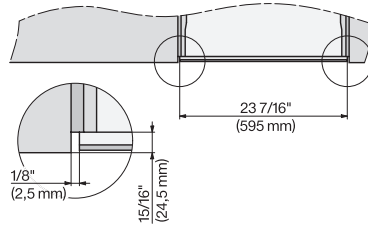

CVA7440, CVA7445, CVA7840, CVA7845, installation drawing, view from above, 60 cm, Flush inset