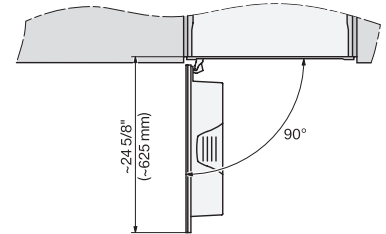

### Built-in coffee machine

In a perfectly combinable design with patented CupSensor for perfect coffee.

CVA7440, CVA7840, installation drawing, side view, 60 cm, Flush inset, NA

CVA7440, CVA7445, CVA7840, CVA7845, installation drawing, view from above, 60 cm, Flush inset

CVA7440, CVA7445, CVA7840, CVA7845, installation drawing, view from above, 60 cm, Flush inset

7/8" – 22" mm – Glass, 15/16" – 23.3" mm – Stainless steel, .

CVA7440, CVA7445, CVA7840, CVA7845, installation drawing, view from above, 60 cm, Flush inset

CVA7440, CVA7840, side view, 60 cm, Proud

7/8" – 22" mm – Glass, 15/16" – 23.3\*\* mm – Stainless steel

CVA7440, CVA7445, CVA7840, CVA7845, installation drawing, view from above, 60 cm, Proud

CVA7440, CVA7445, CVA7840, CVA7845, installation drawing, view from above, 60 cm, Proud