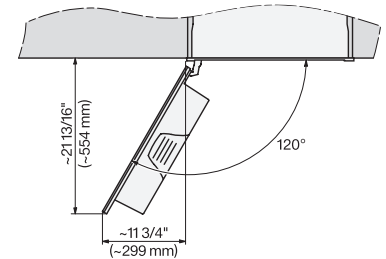

CVA7440, CVA7445, CVA7840, CVA7845, installation drawing, view from above, 60 cm, Flush inset

7/8" – 22" mm – Glass, 15/16" – 23.3" mm – Stainless steel, .

CVA7440, CVA7445, CVA7840, CVA7845, installation drawing, view from above, 60 cm, Flush inset

CVA7440, CVA7840, installation drawing, installation, 60 cm, Flush inset

A – Cut-out (1 1/2" x 20" / 38 mm x 508 mm) in the bottom of the cabinet for power cord and ventilation, – Electrical and water supplies are recommended to be placed in adjacent cabinetry., Additional cabinet depth is required when placing the appliance., E = Electric connection

CVA7440, CVA7840, side view, 60 cm, Proud

7/8" – 22" mm – Glass, 15/16" – 23.3\*\* mm – Stainless steel

CVA7440, CVA7445, CVA7840, CVA7845, installation drawing, view from above, 60 cm, Proud

CVA7440, CVA7445, CVA7840, CVA7845, installation drawing, view from above, 60 cm, Proud

CVA7440, CVA7445, CVA7840, CVA7845, installation drawing, view from above, 60 cm, Proud

CVA7440, CVA7445, CVA7840, CVA7845, installation drawing, view from above, 60 cm, Proud

CVA7440, CVA7445, CVA7840, CVA7845, installation drawing, view from above, 60 cm, Proud