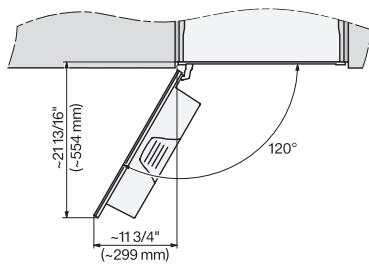

CVA7440, CVA7445, CVA7840, CVA7845, installation drawing, view from above, 60 cm, Flush inset

7/8" – 22" mm – Glass, 15/16" – 23.3" mm – Stainless steel, .

CVA7440, CVA7445, CVA7840, CVA7845, installation drawing, view from above, 60 cm, Flush inset