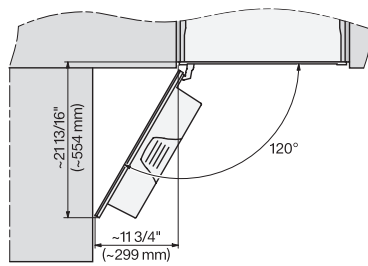

CVA7440, CVA7445, CVA7840, CVA7845, installation drawing, view from above, 60 cm, Flush inset

7/8" – 22" mm – Glass, 15/16" – 23.3" mm – Stainless steel, .

CVA7440, CVA7445, CVA7840, CVA7845, installation drawing, view from above, 60 cm, Flush inset