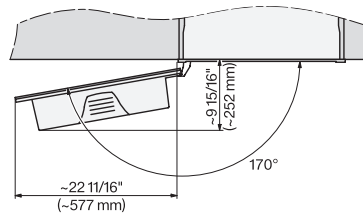

CVA7440, CVA7445, CVA7840, CVA7845, installation drawing, view from above, 60 cm, Flush inset

7/8" – 22" mm – Glass, 15/16" – 23.3" mm – Stainless steel, .

CVA7440, CVA7445, CVA7840, CVA7845, installation drawing, view from above, 60 cm, Flush inset

CVA7440, CVA7840, installation drawing, installation, 60 cm, Flush inset

A – Cut-out (1 1/2" x 20" / 38 mm x 508 mm) in the bottom of the cabinet for power cord and ventilation, – Electrical and water supplies are recommended to be placed in adjacent cabinetry., Additional cabinet depth is required when placing the appliance., E = Electric connection

CVA7440, CVA7840, side view, 60 cm, Proud

7/8" – 22" mm – Glass, 15/16" – 23.3\*\* mm – Stainless steel

CVA7440, CVA7445, CVA7840, CVA7845, installation drawing, view from above, 60 cm, Proud

CVA7440, CVA7445, CVA7840, CVA7845, installation drawing, view from above, 60 cm, Proud

CVA7440, CVA7445, CVA7840, CVA7845, installation drawing, view from above, 60 cm, Proud

CVA7440, CVA7445, CVA7840, CVA7845, installation drawing, view from above, 60 cm, Proud

CVA7440, CVA7445, CVA7840, CVA7845, installation drawing, view from above, 60 cm, Proud