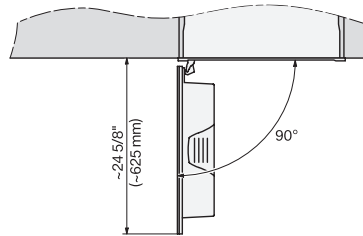

CVA7440, CVA7445, CVA7840, CVA7845, installation drawing, view from above, 60 cm, Flush inset

7/8" – 22" mm – Glass, 15/16" – 23.3" mm – Stainless steel, .

CVA7440, CVA7445, CVA7840, CVA7845, installation drawing, view from above, 60 cm, Flush inset

CVA7440, CVA7840, installation drawing, installation, 60 cm, Flush inset

A – Cut-out (1 1/2" x 20" / 38 mm x 508 mm) in the bottom of the cabinet for power cord and ventilation, – Electrical and water supplies are recommended to be placed in adjacent cabinetry., Additional cabinet depth is required when placing the appliance., E = Electric connection

CVA7440, CVA7840, side view, 60 cm, Proud

7/8" – 22" mm – Glass, 15/16" – 23.3\*\* mm – Stainless steel

CVA7440, CVA7445, CVA7840, CVA7845, installation drawing, view from above, 60 cm, Proud

CVA7440, CVA7445, CVA7840, CVA7845, installation drawing, view from above, 60 cm, Proud