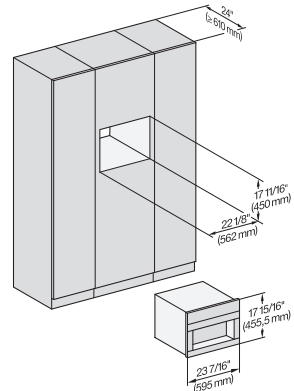

CVA7440, CVA7445, CVA7840, CVA7845, installation drawing, view from above, 60 cm, Flush inset

7/8" – 22" mm – Glass, 15/16" – 23.3" mm – Stainless steel, .

CVA7440, CVA7445, CVA7840, CVA7845, installation drawing, view from above, 60 cm, Flush inset

CVA7440, CVA7840, installation drawing, installation, 60 cm, Flush inset

A – Cut-out (1 1/2" x 20" / 38 mm x 508 mm) in the bottom of the cabinet for power cord and ventilation, – Electrical and water supplies are recommended to be placed in adjacent cabinetry., Additional cabinet depth is required when placing the appliance., E = Electric connection

CVA7440, CVA7840, side view, 60 cm, Proud

7/8" – 22" mm – Glass, 15/16" – 23.3\*\* mm – Stainless steel

CVA7440, CVA7445, CVA7840, CVA7845, installation drawing, view from above, 60 cm, Proud

CVA7440, CVA7445, CVA7840, CVA7845, installation drawing, view from above, 60 cm, Proud

CVA7440, CVA7445, CVA7840, CVA7845, installation drawing, view from above, 60 cm, Proud

CVA7440, CVA7445, CVA7840, CVA7845, installation drawing, view from above, 60 cm, Proud

CVA7440, CVA7445, CVA7840, CVA7845, installation drawing, view from above, 60 cm, Proud