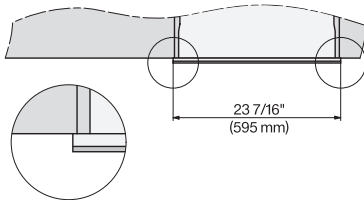

CVA7440, CVA7445, CVA7840, CVA7845, installation drawing, view from above, 60 cm, Flush inset

7/8" – 22" mm – Glass, 15/16" – 23.3" mm – Stainless steel, .

CVA7440, CVA7445, CVA7840, CVA7845, installation drawing, view from above, 60 cm, Flush inset

### Built-in coffee machine

In a perfectly combinable design with patented CupSensor for perfect coffee.

CVA7440, CVA7745, CVA7840, CVA7845, installation drawing, built in, 60 cm, Flush inset

7/8" – 22" mm – Glass, 15/16" – 23.3\*\* mm – Stainless steel

CVA7440, CVA7840, installation drawing, installation, 60 cm, Flush inset

A – Cut-out (1 1/2" x 20" / 38 mm x 508 mm) in the bottom of the cabinet for power cord and ventilation, – Electrical and water supplies are recommended to be placed in adjacent cabinetry., Additional cabinet depth is required when placing the appliance., E = Electric connection

CVA7440, CVA7840, side view, 60 cm, Proud

7/8" – 22" mm – Glass, 15/16" – 23.3\*\* mm – Stainless steel

CVA7440, CVA7445, CVA7840, CVA7845, installation drawing, view from above, 60 cm, Proud

CVA7440, CVA7445, CVA7840, CVA7845, installation drawing, view from above, 60 cm, Proud