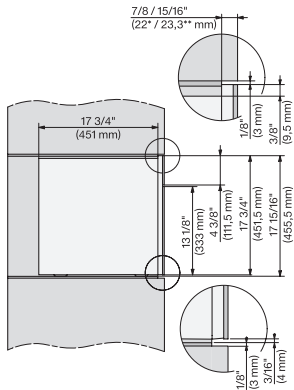

CVA 7440

Built-in coffee machine

In a perfectly combinable design with patented CupSensor for perfect coffee.

CVA7440, CVA7840, installation drawing, side view, 60 cm, Flush inset, NA