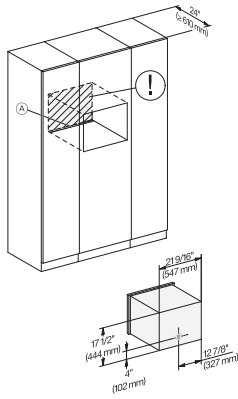

CVA 7440

Built-in coffee machine

In a perfectly combinable design with patented CupSensor for perfect coffee.

CVA7440, CVA7840, installation drawing, installation,
60 cm, Proud

A – Cut-out (1 1/2" x 20" / 38 mm x 508 mm) in the bottom of the cabinet for power cord and ventilation, – Electrical and water supplies are recommended to be placed in adjacent cabinetry., Additional cabinet depth is required when placing the electrical and water supplies behind the appliance., E = Electric connection