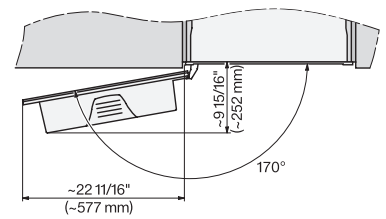

CVA7440, CVA7445, CVA7840, CVA7845, installation drawing, view from above, 60 cm, Flush inset

7/8" – 22" mm – Glass, 15/16" – 23.3" mm – Stainless steel, .

CVA7440, CVA7445, CVA7840, CVA7845, installation drawing, view from above, 60 cm, Flush inset

CVA7440, CVA7445, CVA7840, CVA7845, installation drawing, view from above, 60 cm, Flush inset

CVA7440, CVA7445, CVA7840, CVA7845, installation drawing, view from above, 60 cm, Flush inset

CVA7440, CVA7840, side view, 60 cm, Proud

7/8" – 22" mm – Glass, 15/16" – 23.3\*\* mm – Stainless steel

CVA7440, CVA7445, CVA7840, CVA7845, installation drawing, view from above, 60 cm, Proud

CVA7440, CVA7445, CVA7840, CVA7845, installation drawing, view from above, 60 cm, Proud