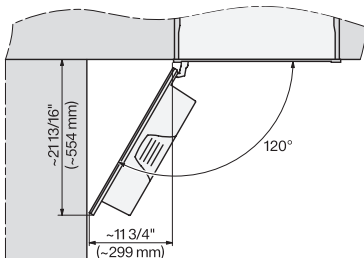

CVA7440, CVA7445, CVA7840, CVA7845, installation drawing, view from above, 60 cm, Flush inset

7/8" – 22" mm – Glass, 15/16" – 23.3" mm – Stainless steel, .

CVA7440, CVA7445, CVA7840, CVA7845, installation drawing, view from above, 60 cm, Flush inset

CVA7440, CVA7840, installation drawing, installation, 60 cm, Flush inset

A – Cut-out (1 1/2" x 20" / 38 mm x 508 mm) in the bottom of the cabinet for power cord and ventilation, – Electrical and water supplies are recommended to be placed in adjacent cabinetry., Additional cabinet depth is required when placing the appliance., E = Electric connection

CVA7440, CVA7840, side view, 60 cm, Proud

7/8" – 22" mm – Glass, 15/16" – 23.3\*\* mm – Stainless steel

CVA7440, CVA7445, CVA7840, CVA7845, installation drawing, view from above, 60 cm, Proud

CVA7440, CVA7445, CVA7840, CVA7845, installation drawing, view from above, 60 cm, Proud

CVA7440, CVA7445, CVA7840, CVA7845, installation drawing, view from above, 60 cm, Proud

CVA7440, CVA7445, CVA7840, CVA7845, installation drawing, view from above, 60 cm, Proud

CVA7440, CVA7445, CVA7840, CVA7845, installation drawing, view from above, 60 cm, Proud