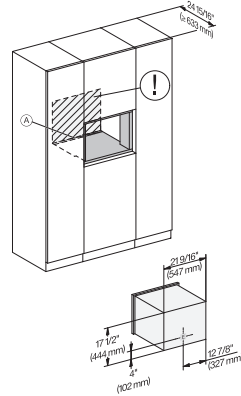

CVA7440, CVA7445, CVA7840, CVA7845, installation drawing, view from above, 60 cm, Flush inset

7/8" – 22" mm – Glass, 15/16" – 23.3" mm – Stainless steel, .

CVA7440, CVA7445, CVA7840, CVA7845, installation drawing, view from above, 60 cm, Flush inset

CVA7440, CVA7445, CVA7840, CVA7845, installation drawing, view from above, 60 cm, Flush inset

CVA7440, CVA7445, CVA7840, CVA7845, installation drawing, view from above, 60 cm, Flush inset

### Built-in coffee machine

In a perfectly combinable design with patented CupSensor for perfect coffee.

CVA7440, CVA7745, CVA7840, CVA7845, installation drawing, built in, 60 cm, Flush inset

7/8" – 22" mm – Glass, 15/16" – 23.3\*\* mm – Stainless steel

CVA7440, CVA7840, installation drawing, installation, 60 cm, Flush inset

A – Cut-out (1 1/2" x 20" / 38 mm x 508 mm) in the bottom of the cabinet for power cord and ventilation, – Electrical and water supplies are recommended to be placed in adjacent cabinetry., Additional cabinet depth is required when placing the appliance., E = Electric connection