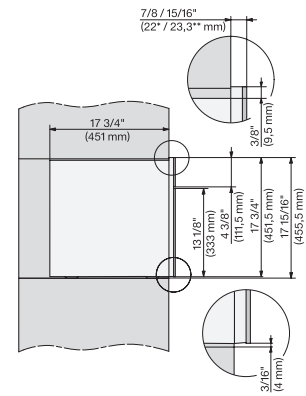

CVA7440, CVA7445, CVA7840, CVA7845, installation drawing, view from above, 60 cm, Flush inset

7/8" – 22" mm – Glass, 15/16" – 23.3" mm – Stainless steel, .

CVA7440, CVA7445, CVA7840, CVA7845, installation drawing, view from above, 60 cm, Flush inset

### Built-in coffee machine

In a perfectly combinable design with patented CupSensor for perfect coffee.

CVA7440, CVA7745, CVA7840, CVA7845, installation drawing, built in, 60 cm, Flush inset

7/8" – 22" mm – Glass, 15/16" – 23.3\*\* mm – Stainless steel

CVA7440, CVA7840, installation drawing, installation, 60 cm, Flush inset

A – Cut-out (1 1/2" x 20" / 38 mm x 508 mm) in the bottom of the cabinet for power cord and ventilation, – Electrical and water supplies are recommended to be placed in adjacent cabinetry., Additional cabinet depth is required when placing the appliance., E = Electric connection

CVA7440, CVA7840, side view, 60 cm, Proud

7/8" – 22" mm – Glass, 15/16" – 23.3\*\* mm – Stainless steel

CVA7440, CVA7445, CVA7840, CVA7845, installation drawing, view from above, 60 cm, Proud

CVA7440, CVA7445, CVA7840, CVA7845, installation drawing, view from above, 60 cm, Proud