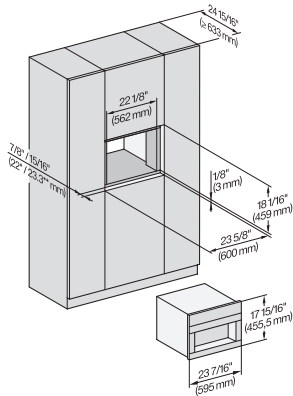

CVA 7440

Built-in coffee machine

In a perfectly combinable design with patented CupSensor for perfect coffee.

CVA7440, CVA7745, CVA7840, CVA7845, installation drawing, built in, 60 cm, Flush inset

7/8" – 22" mm – Glass, 15/16" – 23.3** mm – Stainless steel