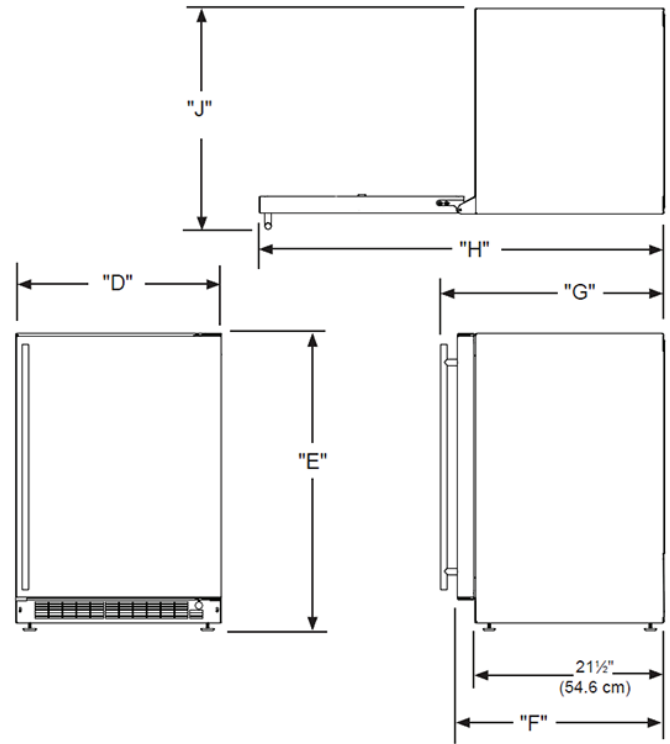

H: 33 3/4" W: 23 7/8" D: 25 21/32" (with handle)

Rough In Dimensions*

"A"	"B"	"C"
24"	34-1/4" to 35-1/4"	24"
(61 CM)	(87 CM to 89.5 CM)	(61 CM)

Cabinet Dimensions*

"D"	"E"	"F"	"G"	"H"	"J"
23-7/8"	33-5/8" TO 34-5/8"	23-5/8"*	25-21/32"*	47-3/4"*	26-1/2"*
(60.7 CM)	(85.4 CM TO 87.9 CM)	(60 CM)	(65.2 CM)	(146.6 CM)	(67.3 CM)

*Stainless steel model dimensions only. For panel-ready models, see the owner's guide online at marvelrefrigeration.com.

- Capacity** 4.9 CU. FT.
- Control Type** Electronic
- Sabbath Mode** Yes
- Temperature Range** Upper Zone: 38°F to 65°F, Lower Zone: 38°F to 65°F
- Handle Style** Slim (handle not included on panel-ready models)
- Hinge Type** Reversible
- Interior Lighting** White LED
- Shelving System** 3/4 Extension Smooth-Glide Wire Shelving
- Toe Grille Finish** Black