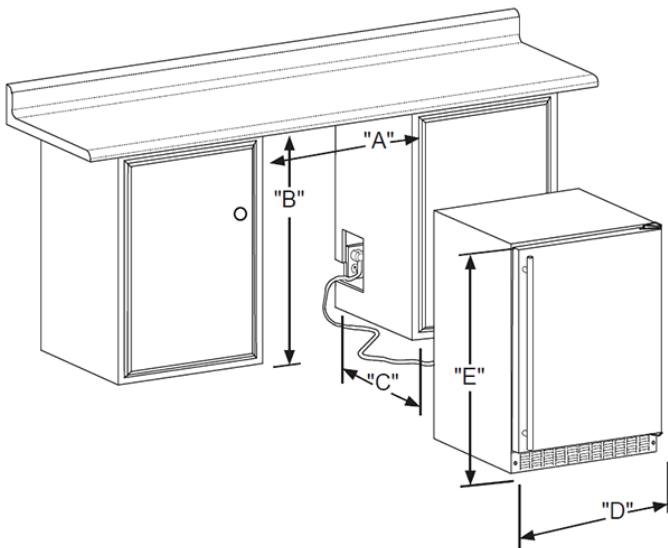

Fit & Finish

- Elegant midnight black interior and arctic white LED interior lighting
- Solid natural maple shelf fronts, stainable to match cabinetry
- Reversible door allows for right or left swing for adaptable installation
- Black toe kick adjustable to 4" with leveling legs

DOOR STYLE	MODEL NUMBER
Stainless Steel Frame Glass	MLWD224-SG01A
Panel Ready Frame Glass	MLWD224-IG01A
Solid Panel Ready	MLWD224-IS01A
Solid Stainless Steel	MLWD224-SS01A

- Thermal-efficient finished cabinet design
- Reversible door
- Arctic white lighting
- 3/4 extension smooth-glide shelving
- Precise temp control
- (2) independently controlled zones
- Fits magnum and champagne bottles
- Heavy-gauge wire racking
- 40-bottle capacity
- Vibration neutralization system

H: 33 3/4" W: 23 7/8" D: 25 21/32" (with handle)

Rough In Dimensions*

"A"	"B"	"C"
24"	34-1/4" to 35-1/4"	24"
(61 CM)	(87 CM to 89.5 CM)	(61 CM)

Cabinet Dimensions*

"D"	"E"	"F"	"G"	"H"	"J"
23-7/8"	33-5/8" TO 34-5/8"	23-5/8"*	25-21/32"*	47-3/4"*	26-1/2"*
(60.7 CM)	(85.4 CM TO 87.9 CM)	(60 CM)	(65.2 CM)	(146.6 CM)	(67.3 CM)