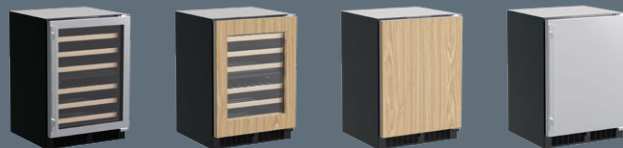

FINISH OPTIONS

24" Marvel High-Efficiency Dual Zone Wine Refrigerator

MLWD224

Storage Adaptability

- 4.9 cu. ft. capacity stores 40 bottles of wine
- Upper zone includes (3) 8-bottle wine racks and lower zone includes (1) 8-bottle wine rack and (2) 4-bottle half-depth wine racks
- Accommodates a variety of bottle sizes including champagne and magnum bottles
- $\frac{3}{4}$ extension smooth-glide ball-bearing shelving provides easy access to your collection
- Heavy-gauge wire wine racks safely cradle each wine bottle and prevent jarring

Performance

- Two independently-controlled temperature compartments provide dual options for storing and/or serving
- Dynamic cooling technology delivers precise temperature stability and frost-free operation for an optimal wine preservation environment
- Proprietary shelving design allows temperature-controlled air to circulate throughout cabinet for consistency from top to bottom
- Vibration Neutralization System protects wine from agitation, allowing it to come to full maturation
- Thermal-efficient cabinet ensures optimum wine preservation and energy efficiency while maximizing capacity
- Argon-filled, UV-resistant tinted dual pane glass door protects contents from damaging ultraviolet light and helps conserve energy
- Sound-buffering design

DOOR STYLE	MODEL NUMBER
Stainless Steel Frame Glass	MLWD224-SG01A
Panel Ready Frame Glass	MLWD224-IG01A
Solid Panel Ready	MLWD224-IS01A
Solid Stainless Steel	MLWD224-SS01A

- Thermal-efficient finished cabinet design
- Reversible door
- Arctic white lighting
- 3/4 extension smooth-glide shelving
- Precise temp control
- (2) independently controlled zones
- Fits magnum and champagne bottles
- Heavy-gauge wire racking
- 40-bottle capacity
- Vibration neutralization system