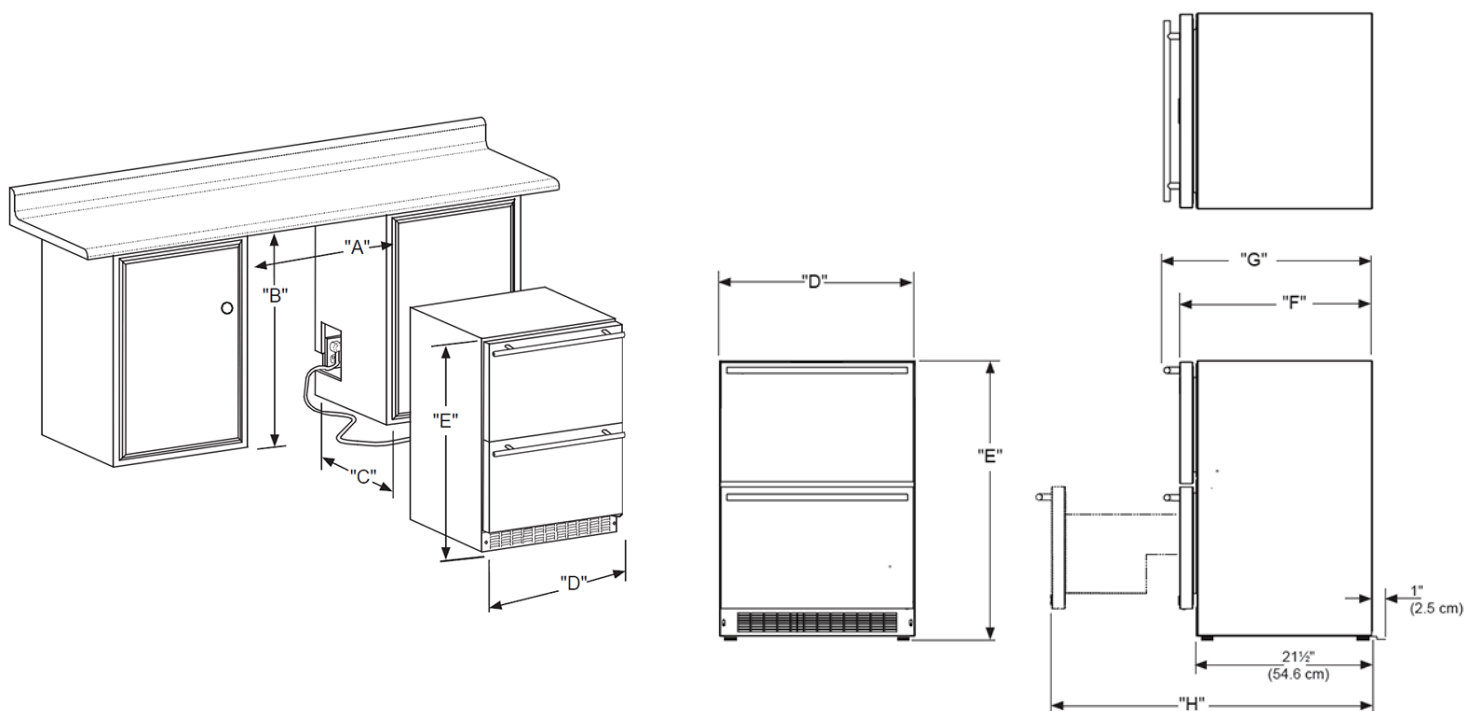

MLDR224

24" REFRIGERATED DRAWERS

MARVEL CLASSIC COLLECTION

MAIN FEATURES

- 5.0 cu ft. capacity stores up to 108 cans (12-oz)
- Adjustable divider included in top drawer to organize and secure contents
- Dynamic cooling technology delivers rapid cool down, frost-free operation, and temperature stability
- Digital controls allow you to select a temperature from 34°F to 60°F
- Door ajar and high/low temperature alerts
- Arctic white LED theater-style lighting
- Arctic white interior
- Panel ready model requires 3/4" or 5/8" custom panel and handle (not supplied by Marvel)

DIMENSIONAL DRAWINGS

ROUGH IN DIMENSIONS*

"A"	"B"	"C"
24"	34" to 35"	24"
(61 cm)	(86.4 cm to 88.9 cm)	(61 cm)

CABINET DIMENSIONS*

"D"	"E"	"F"	"G"	"H"	"J"
23-7/8"	33-3/4" to 34-3/4"	23-5/8"*	25-1/2*	39"*	40-7/8"*
(60.6 cm)	(85.7 cm to 88.3 cm)	(60 cm)	(64.8 cm)	(99.1 cm)	(103.8 cm)

*Stainless steel model dimensions only. For panel-ready models, see the owner's guide online at marvelrefrigeration.com.

PRODUCT SPECIFICATIONS

Capacity	5.0 cu. ft.
Cord Length	6 ft.
Electrical Requirements	115V / 60 Hz / 15A
ENERGY STAR	Yes
Panel Height	14-29/32" (37.9 cm)
Panel Thickness	5/8" (1.6 cm) or 3/4" (1.9 cm)
Panel Type	2-3/4" (7 cm) Solid Panel
Panel Width	23-5/8" (60 cm)
Refrigerant Type	R600a

Sabbath Mode	Yes
Shipping Dimensions	28" W x 31" D x 37" H
Shipping Weight	160 lbs
Temperature Range	34°F to 60°F

For comprehensive installation instructions, including panel overlay details, please visit marvelrefrigeration.com to access the owner's guide. All specifications are subject to change without notice.