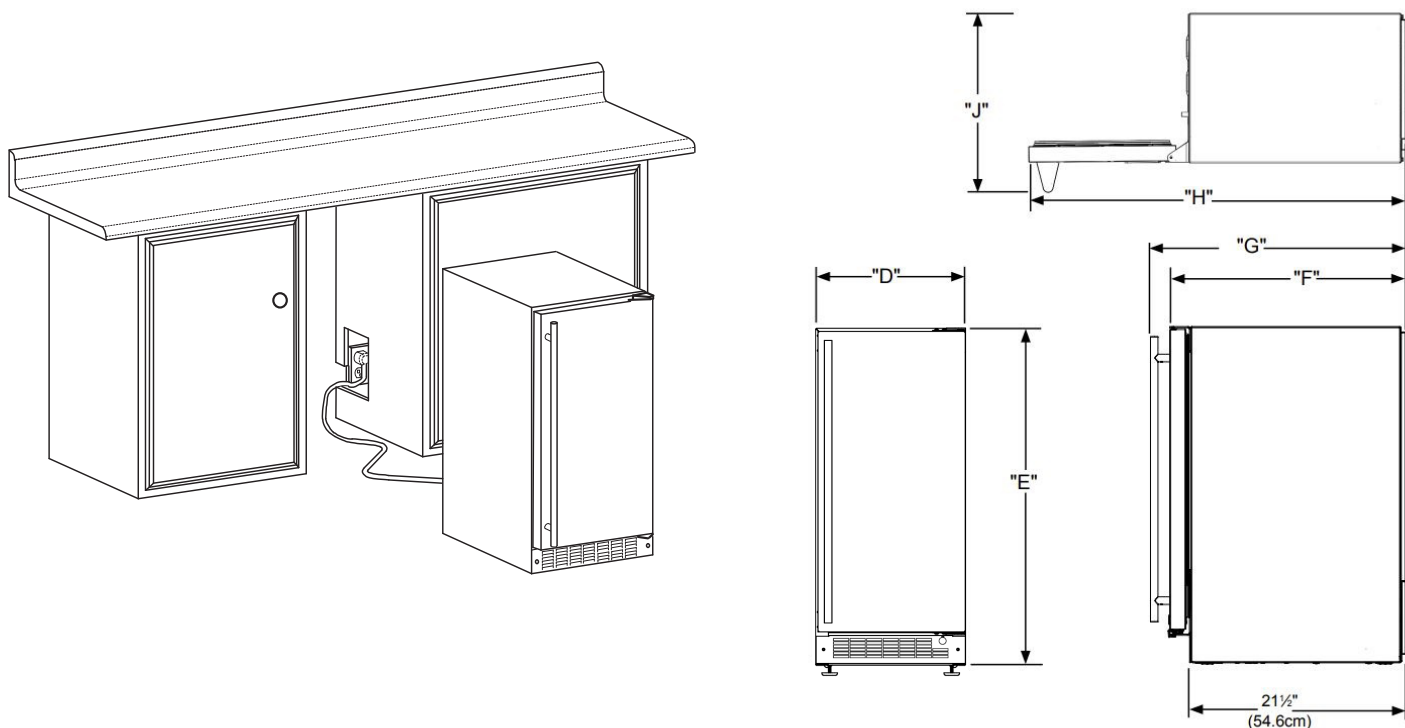

MLCP215/MLCL215

15" CLEAR ICE MACHINE

BrightShield protects against viruses, bacteria, mold and mildew.

MARVEL CLASSIC COLLECTION

MAIN FEATURES

- Models with BrightShield™ antimicrobial lighting create a more hygienic environment for ice
- Produces 3/4" clear ice cubes
- Produces up to 39 pounds of clear ice per day
- Stores up to 28 pounds of clear ice
- Ice scoop included with dedicated holder
- Factory-installed drain pump included
- Door ajar and cleaning alerts
- Arctic white LED theater-style lighting
- Elegant midnight black interior
- Reversible door allows for right or left swing
- Panel ready model requires 3/4" or 5/8" custom panel and handle (not supplied by Marvel)

BRIGHTSHIELD™ MODELS	PUMP	MODEL NUMBER
Solid Stainless Steel	Yes	MLCP215-SS81A
Solid Panel Ready	Yes	MLCP215-IS81A

DIMENSIONAL DRAWINGS

ROUGH IN DIMENSIONS*

"A"	"B"	"C"
15"	34" to 35"	24"
(38.1 cm)	(86.4 cm to 88.9 cm)	(61 cm)

CABINET DIMENSIONS*

"D"	"E"	"F"	"G"	"H"	"J"
14-7/8"	33-3/4" to 34-3/4"	23-5/8"*	25-1/2"*	37-3/8"*	16-5/8"*
(37.8 cm)	(85.7 cm to 88.3 cm)	(60 cm)	(64.8 cm)	(94.9 cm)	(42.2 cm)

*Stainless steel model dimensions only. For panel-ready models, see the owner's guide online at marvelrefrigeration.com.

PRODUCT SPECIFICATIONS

Capacity	28 lbs
Cord Length	6 ft.
Electrical Requirements	115V / 60 Hz / 15A
ENERGY STAR	No
Panel Height	29-21/32" (75.4 cm)
Panel Thickness	5/8" (1.6 cm) or 3/4" (1.9 cm)
Panel Type	2-3/4" (7 cm) Solid Panel
Panel Width	14-3/4" (37.5 cm)
Refrigerant Type	R600a