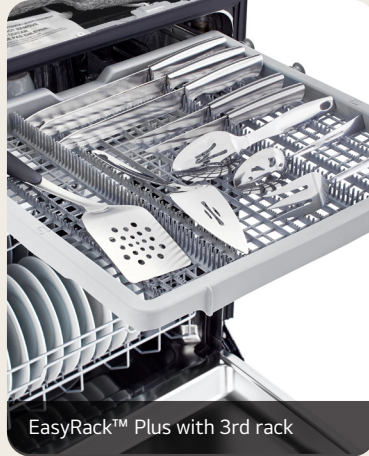

LG Dishwashers

LDPN454_ S W

Top control dishwasher with QuadWash™

Capacity

Total place settings	15
Upper rack dish height limit	7.1"
Lower rack dish height limit	12.5"

Racks and Baskets

Cutlery baskets	Yes
Fold down tines	Upper Half Lower Half (normal)
BPA-free nylon coated racks and tines	Yes
EasyRack™ Plus system	Yes
Height adjustable	Easy one touch (3 levels)
Rack handle	Yes
3rd rack	Yes
Rack glide system	Standard

Style and Design

Control panel location	Top control
Control panel material	ABS
Touch control	Yes
Tub material	NeveRust™ stainless steel
Handle	Pocket handle
All available colours	Smudge resistant stainless steel / white

Features

NFC function	Yes
Wash system	QuadWash™
STS deco	Yes
Spray arm	Yes
Number of spray arms	3 (Top, upper, lower)
SenseClean™ wash system	Yes
Detergent and rinse-aid dispenser	Yes
Drying system	Dynamic dry
Number of wash cycles	9 (Auto, heavy, delicate, normal, turbo, download cycle - machine clean, rinse, express)
Number of options	8 (Dual zone, half load, energy saver, high temp, extra dry, delay start - up to 12 hours, control lock, night dry)
End of cycle indicator	Yes (beeper + end indication on display)
Hidden water heater	Yes
Leak protection base	Yes
Safety float switch (leaks)	Yes
Soil (Turbidity) sensor	Yes
DirectDrive Motor™	Yes
LoDecibel™ quiet operation	48 dBA
Tub insulation	Damping sheet, sound absorbing material (felt), base
Anti-bacterial treatment (Drain hose)	Yes
Balanced door	Yes