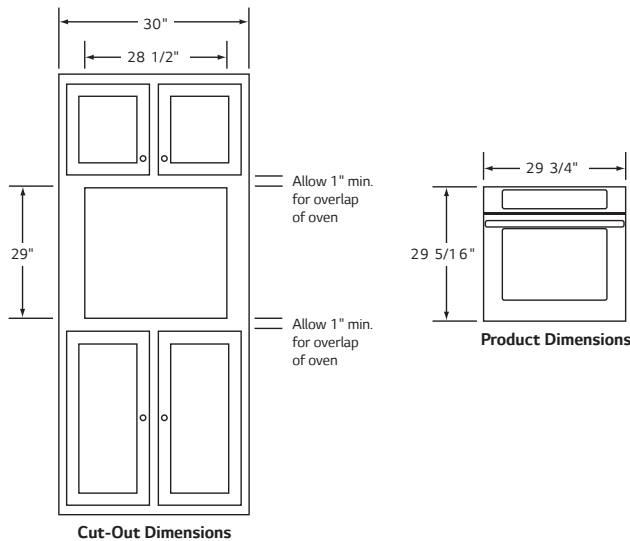

Brilliantly Lit

A premium range should meet your needs and look beautiful doing it. The Brilliant Blue Interior provides an upscale look with premium interior design.

PRODUCT FEATURES

OVEN FEATURES	
Capacity (cu.ft)	4.7
Interior Colour	Blue
Cleaning	EasyClean® / Self-Clean (3,4,5 hours)
Variable cleaning time	Yes (3,4,5 hrs)
Variable broil	Yes(Full,Center / High,Med,Low)
Broil element	2,500 watts inner / 1,500 watts outer
Broil element pass	8
Bake element	2,500 watts
Bake element type	Hidden (8 pass)
# of rack position	5
12 hrs. shut-off	Yes
- # of light	3 (Halogen Lamp - 3 dimension lighting)
Convection conversion	Yes
-Convection element	Yes (2,000 watts Sheath heater)
Proof	Yes
Variable warm	Yes (High,Med,Low)
Favorites menu	3 (1. Bread,2. Meat,3. Chicken)
Colour & Material	STS Finish(AI) / Black Stainless
DIMENSIONS & WEIGHT	
Product	29-3/4"(W) x 29-5/16"(H) x 24-3/8"(D)
Cut-out	28-1/2"(W) x 29"(H) x 23-1/2"(D)
Packing	33"(W) x 30"(D) x 34"(H)
Net weight (Kg)	Approx. 71.2 kg (157lbs)
Gross weight(Kg)	Approx. 81.2 kg (179lbs)

POWER/RATINGS	
Rating	4.1 KW
Electric supply	120/240 VAC,120/208 VAC
Max. Amp Load	17.3 A
ACCESSORIES	
Broiler pan	1
Grid	1
Heavy Duty Rack	2
Spray Water Tank	1
LIMITED WARRANTY	
Limited Warranty	1 Year Parts & Labour
UPC CODES	
LWS3063ST Stainless Steel	048232336528
LWS3063BD Black Stainless Steel	048232335491

INSTALLATION INSTRUCTIONS

LG ELECTRONICS CANADA INC.

20 Norelco Drive, North York, Ontario M9L 2X6

Tel: 647-253-6300 | LG.com

Customer Service & Parts

1-888-542-2623

Design, features and specifications are subject to change without notice.
Non-metric weights and measurements are approximate.
All trademarks are property of their respective owners.

Printed in April 2016