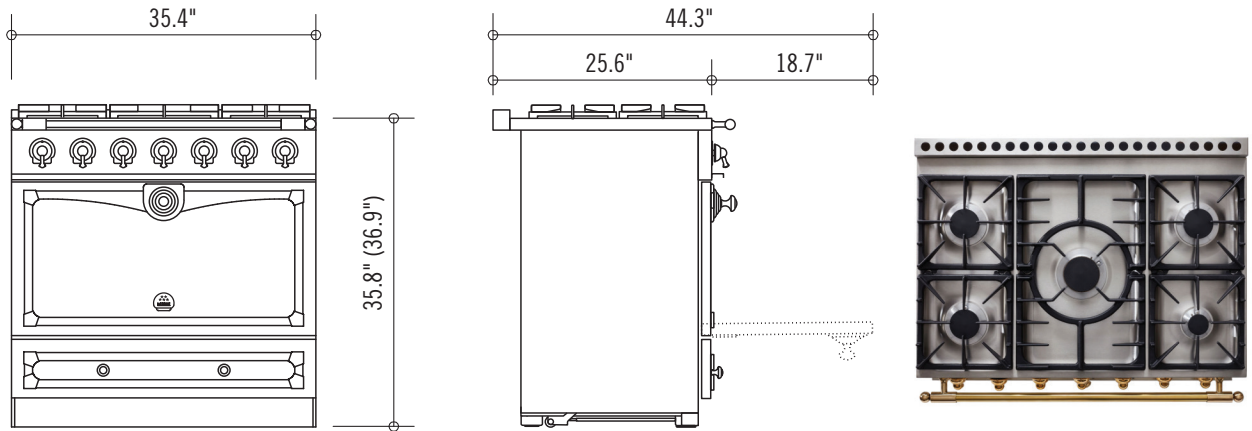

90 ALBERTINE: C9

Designed especially for the US market, the single oven “Albertine” range is the baby of the CornuFé family. With one large multi-function convection oven, and seven unique cooking modes, the range has five powerful brass gas burners and one large storage drawer. The CornuFé 90 is available in 8 classic colors, 4 Suzanne Kasler Couleurs and 3 trim accent choices of Polished Brass, Satin Chrome and Polished Chrome.

SPECIFICATIONS

CORNUFÉ 90 “ALBERTINE”: C9

900 W x 650 D x 910 (937 max) H (mm)
 35.4 W x 25.6 D x 35.8 (36.9 max) H (inches)
 315 lb. uncrated, 410 lb. crated
 High-performance 5 burner gas cooktop
 Large electric convection oven

Ovens:

Enameled steel door with glass inner door
 Electric convection oven featuring 7 cooking modes
 2 Convection Fans, 8 Heating Elements
 1 Wire Rack
 1 Large Tray Equipped with Broil Pan
 1 Pastry Tray
 1 Telescopic Rack
 714 W x 389 D x 381 H (mm)
 28.1 W x 15.3 D x 15 H (inches)
 3.81 cubic feet

*Side panels are stainless steel for all colors except Gloss Black, Matte Black and Dark Navy Blue ranges have flat black side panels.