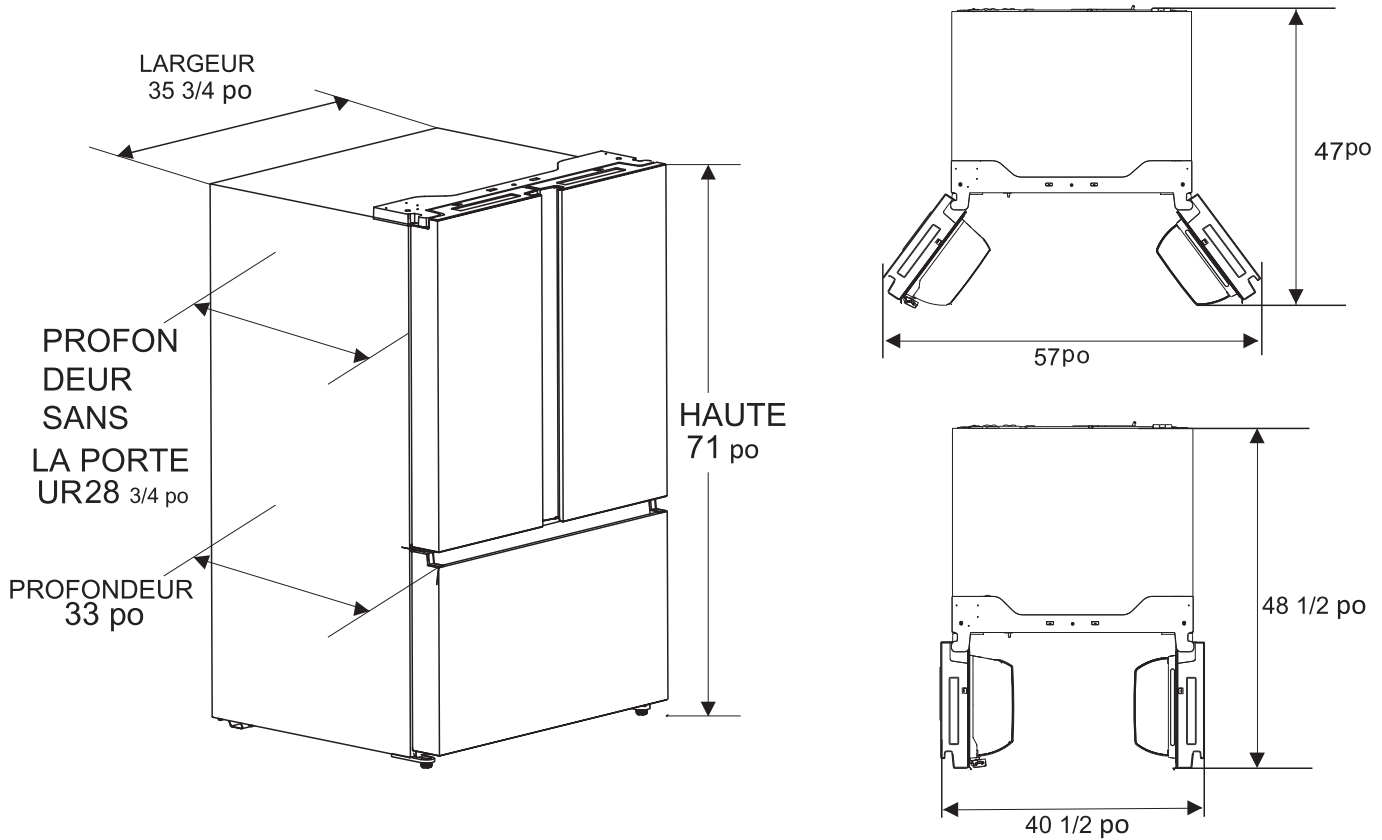

MODÈLE RF27A3FSE*DIMENSIONS

Hisense

Portes françaises 26,7 pi³

Assurez-vous que la taille de l'appareil convient à votre cuisine avant de l'acheter.

Ce guide contient les dimensions de l'appareil et les espaces libres pour l'installation.