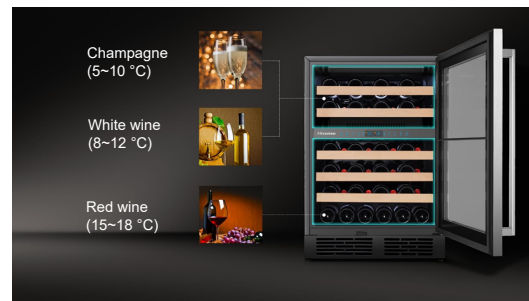

TECHNICAL SPECIFICATIONS

Performance	
Model#	HWD46029SS
Overall Capacity	46 Bottles
Cooling Type	Frost Free
Dual Zone Cooling	Yes
Energy Efficiency Class	DOE
Temperature Range (°C)	5-20°C
Noise Level (dB)	45
General Features	
Installation Type	Built-in / Freestanding
Cabinet Color	Black
Door Material	Stainless Steel (Fingerprint Resistant)
Handle	Grip (Stainless Steel)
See-Thru Door	Yes
Reversible Door	Yes
Number of Glass Door Layer	2
Number of Doors	1
Lock and Key	No
Door-Open Alarm	Yes
Control and Display	Electronic, Blue LED
Number of Shelves	5
Shelf Material	Wood + Steel
Interior Light	LED
Refrigerant	R600a
Leveling Leg	Yes
Product	
Carton Dimensions (WxDxH) (in)	25.3 x 26.5 x 37.3
Net Weight/Gross Weight (lbs)	113/ 117
UPC Code	819130028903
Warranty	1 Year

INSTALLATION DIMENSION

Overall Dimension	Height to top of hinge(in.) A	33.94
	Height to top of case(in.) B	33.15
	Case depth without door(in.) C	21.65
	Case depth with door(in.) D	23.62
	Depth with fresh door open 90 degree (in.) E	45.80
	Width(in.) F	23.43
Air Clearance	Each side(in.)	0.5
	Top(in.)	0.5
	Back(in.)	0.5

FRONT VIEW

TOP VIEW

All product, product specifications, and data are subject to change without notice to improve reliability, function, design or otherwise.

©2021 Hisense Canada. All rights reserved

Hisense Canada Co., Ltd.
2283 Argenta Rd, Mississauga, Ontario
1-855-344-7367
canadasupport@hisense.com
www.hisense-canada.com