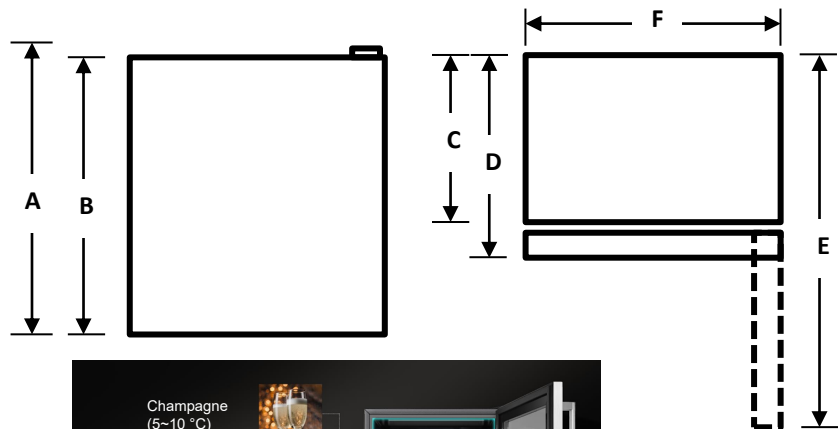

TECHNICAL SPECIFICATIONS

Performance	
Model#	HWD46029SS
Overall Capacity	46 Bottles
Cooling Type	Frost Free
Dual Zone Cooling	Yes
Energy Efficiency Class	DOE
Temperature Range (°C)	5-20°C
Noise Level (dB)	45
General Features	
Installation Type	Built-in / Freestanding
Cabinet Color	Black
Door Material	Stainless Steel (Fingerprint Resistant)
Handle	Grip (Stainless Steel)
See-Thru Door	Yes
Reversible Door	Yes
Number of Glass Door Layer	2
Number of Doors	1
Lock and Key	No
Door-Open Alarm	Yes
Control and Display	Electronic, Blue LED
Number of Shelves	5
Shelf Material	Wood + Steel
Interior Light	LED
Refrigerant	R600a
Leveling Leg	Yes
Product	
Carton Dimensions (WxDxH) (in)	25.3 x 26.5 x 37.3
Net Weight/Gross Weight (lbs)	113/ 117
UPC Code	819130028903
Warranty	1 Year

INSTALLATION DIMENSION

Overall Dimension	Height to top of hinge(in.) A	33.94
	Height to top of case(in.) B	33.15
	Case depth without door(in.) C	21.65
	Case depth with door(in.) D	23.62
	Depth with fresh door open 90 degree (in.) E	45.80
	Width(in.) F	23.43
Air Clearance	Each side(in.)	0.5
	Top(in.)	0.5
	Back(in.)	0.5

FRONT VIEW

TOP VIEW

All product, product specifications, and data are subject to change without notice to improve reliability, function, design or otherwise.

©2021 Hisense Canada. All rights reserved

Hisense Canada Co., Ltd.
2283 Argenta Rd, Mississauga, Ontario
1-855-344-7367
canadasupport@hisense.com
www.hisense-canada.com