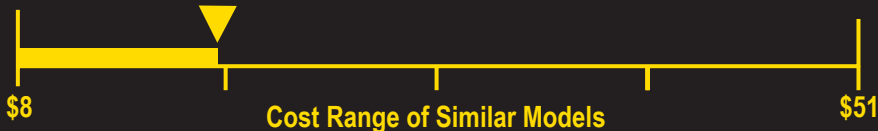

ENERGYGUIDE

Clothes Washer
Capacity Class: Standard

GE Appliances
Model PTW905B*^{T***}

Capacity (tub volume): 5.3 cubic feet

Compare ONLY to other labels with yellow numbers.
Labels with yellow numbers are based on the same test procedures.

Estimated Yearly Energy Cost (when used with an electric water heater)

\$18

145 kWh

Estimated Yearly Electricity Use

\$11

Estimated Yearly Energy Cost
(when used with a natural gas water heater)

- Your cost will depend on your utility rates and use.
- Cost range based only on standard capacity models.
- Estimated energy cost based on six wash loads a week and a national average electricity cost of 12 cents per kWh and natural gas cost of \$1.09 per therm.