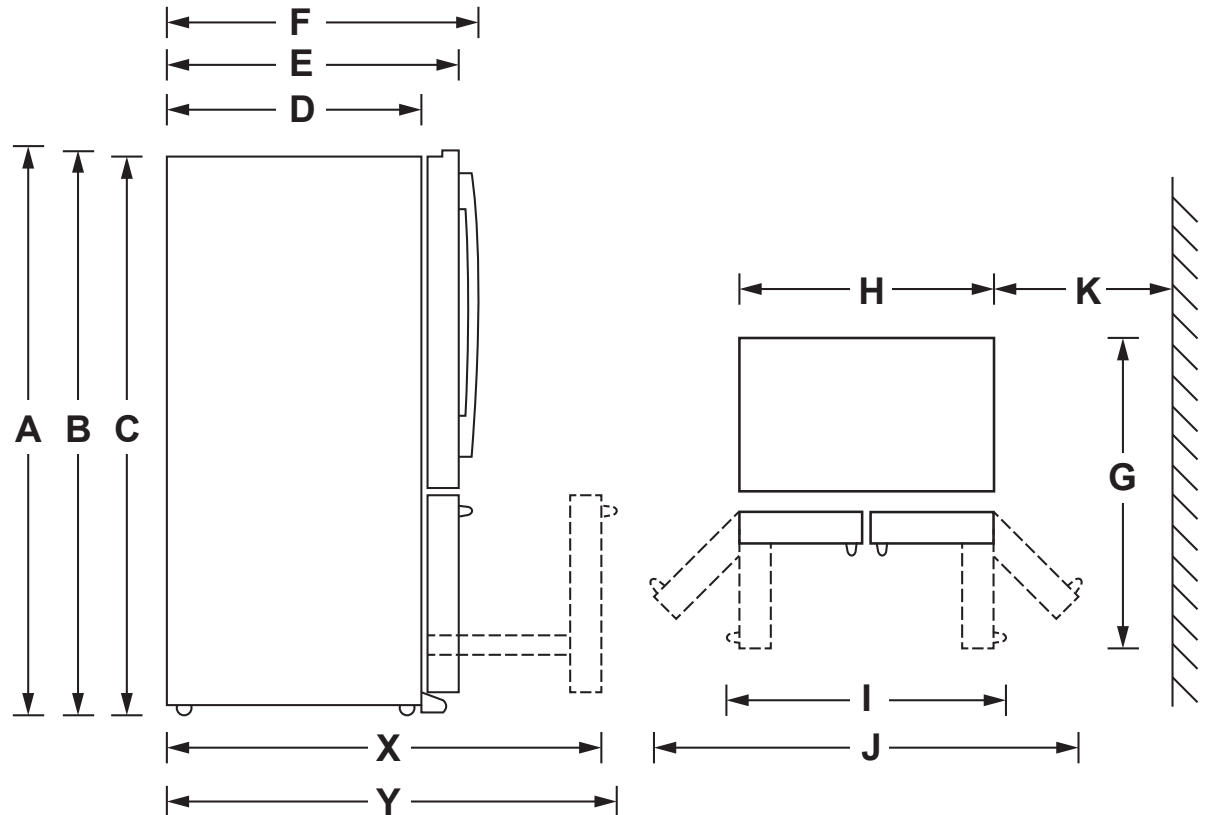

PYE22PBL/PEL/PMK/PSK

GE Profile™ Series ENERGY STAR® 22.2 Cu. Ft. Counter-Depth French-Door Refrigerator

DIMENSIONS AND INSTALLATION INFORMATION (IN INCHES)

Height to top of door (in.) A	70-1/2
Height to top of hinge (in.) B	69-7/8
Height to top of case (in.) C	69
Case depth without door (in.) D	24-3/8
Case depth less door handle (in.) E	29-3/4
Case depth with door handle (in.) F	31-1/4
Depth with fresh food door open 90° (in.) G	43-3/8
Width (in.) H	35-3/4
Width with door open 90° with door handle (in.) I	44-5/8
Width with doors open fully (in.) J	68
Min distance between side of case and wall, in either direction, to allow doors to open fully (in.) K	16-1/8
Depth with FZ door completely open (w/o handle) (in.) X	44-3/4
Depth with FZ door completely open (w/ handle) (in.) Y	46-1/4