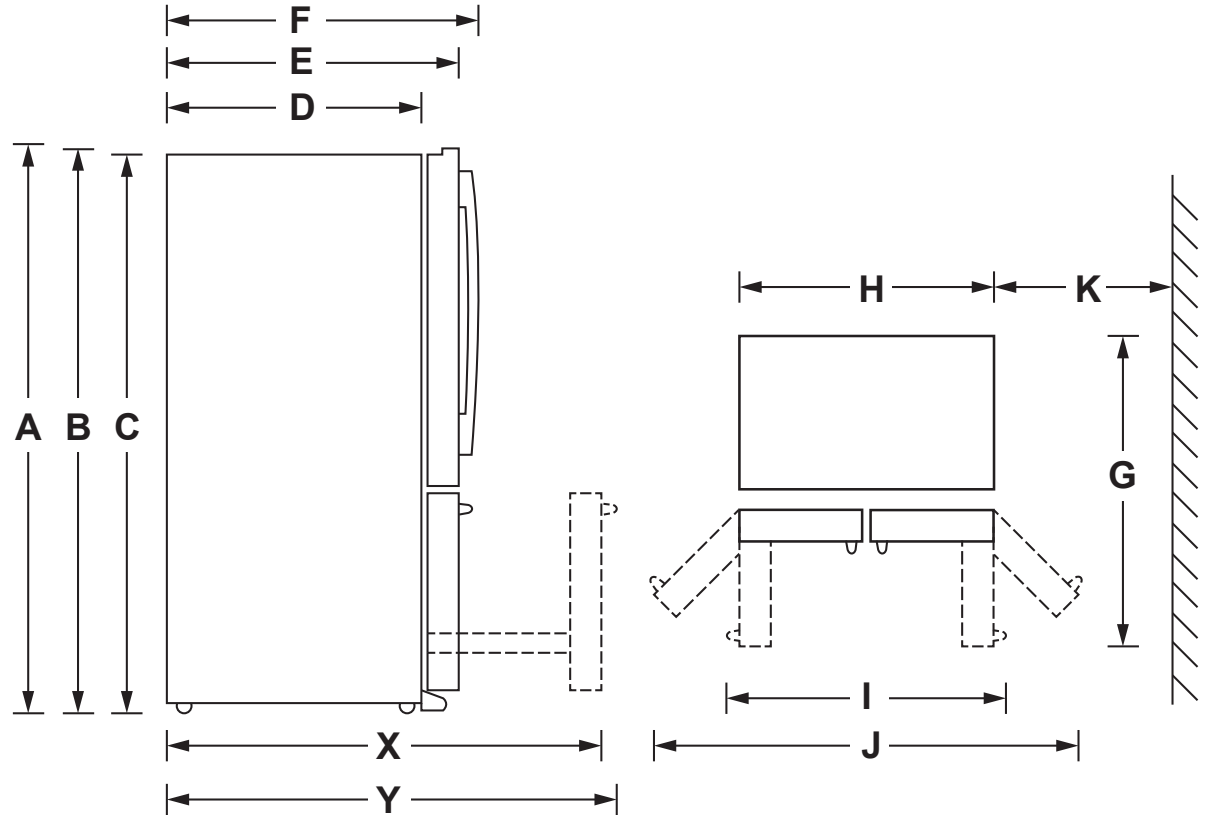

### DIMENSIONS AND INSTALLATION INFORMATION (IN INCHES)

Height to top of door (in.) <b>A</b>	70-1/2
Height to top of hinge (in.) <b>B</b>	69-7/8
Height to top of case (in.) <b>C</b>	69
Case depth without door (in.) <b>D</b>	24-3/8
Case depth less door handle (in.) <b>E</b>	29-3/4
Case depth with door handle (in.) <b>F</b>	31-1/4
Depth with fresh food door open 90° (in.) <b>G</b>	43-3/8
Width (in.) <b>H</b>	35-3/4
Width with door open 90° with door handle (in.) <b>I</b>	44-5/8
Width with doors open fully (in.) <b>J</b>	68
Min distance between side of case and wall, in either direction, to allow doors to open fully (in.) <b>K</b>	16-1/8
Depth with FZ door completely open (w/o handle) (in.) <b>X</b>	44-3/4
Depth with FZ door completely open (w/ handle) (in.) <b>Y</b>	46-1/4