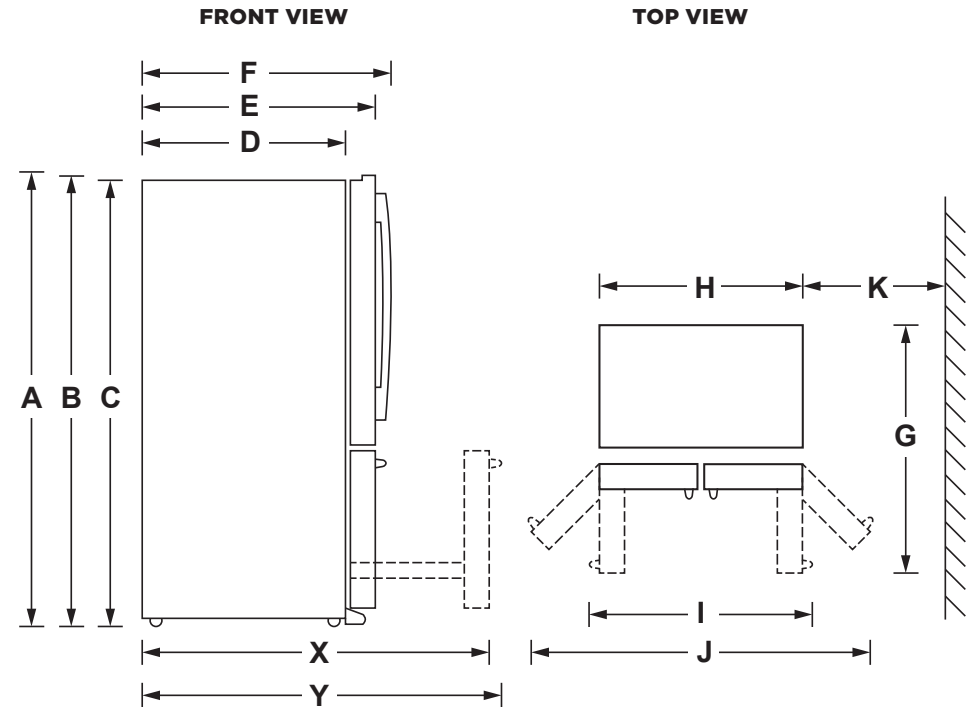

### DIMENSIONS AND INSTALLATION INFORMATION (IN INCHES)

Height to top of door (in.) <b>A</b>	<b>70</b>
Height to top of hinge (in.) <b>B</b>	<b>69-7/8</b>
Height to top of case (in.) <b>C</b>	<b>69</b>
Case depth without door (in.) <b>D</b>	<b>24-3/8</b>
Case depth less door handle (in.) <b>E</b>	<b>28-3/4</b>
Case depth with door handle (in.) <b>F</b>	<b>31-1/4</b>
Depth with fresh food door open 90° (in.) <b>G</b>	<b>43-3/8</b>
Width (in.) <b>H</b>	<b>35-3/4</b>
Width with door open 90° with door handle (in.) <b>I</b>	<b>44-5/8</b>
Width with doors open fully (in.) <b>J</b>	<b>68</b>
Min distance between side of case and wall, in either direction, to allow doors to open fully (in.) <b>K</b>	<b>16-1/8</b>
Depth with FZ door completely open (w/o handle) (in.) <b>X</b>	<b>44-3/4</b>
Depth with FZ door completely open (w/ handle) (in.) <b>Y</b>	<b>46-1/4</b>