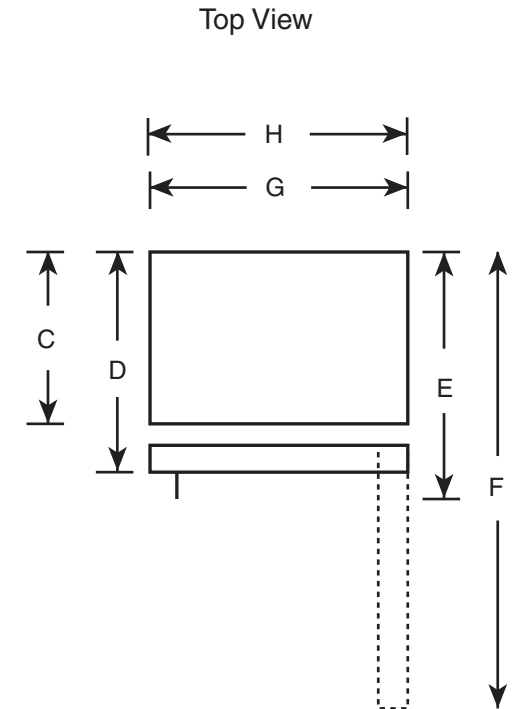

### Dimensions and Installation Information (in inches)

Overall Dimensions	Height to top of hinge (in.) <b>A</b>	67-3/8
	Height to top of case (in.) <b>B</b>	66-7/8
	Case depth without door (in.) <b>C</b>	26-5/8
	Case depth less door handle (in.) <b>D</b>	30-1/2
	Case depth with door handle (in.) <b>E</b>	32-1/2
	Depth with fresh food door open 90° (in.) <b>F</b>	56-3/4
	Width (in.) <b>G</b>	28
	Width with door open 90° inc. door handle (in.) <b>H</b>	30-5/8
Air Clearances	Each side (in.)	3/4
	Top (in.)	1
	Back (in.)	2