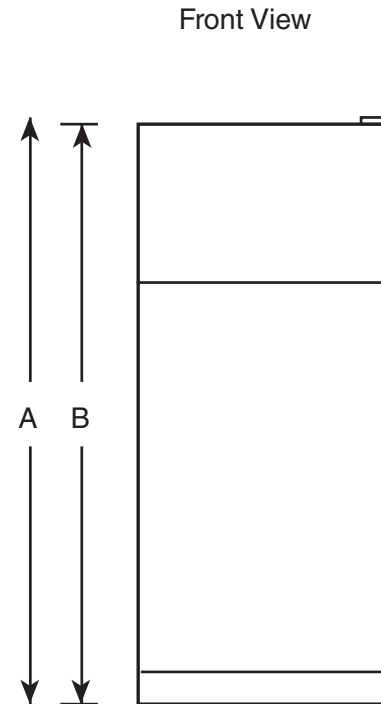

## GE® ENERGY STAR® 17.5 Cu. Ft. Top-Freezer Refrigerator

### Dimensions and Installation Information (in inches)

Overall Dimensions	Height to top of hinge (in.) <b>A</b>	67-3/8
	Height to top of case (in.) <b>B</b>	66-7/8
	Case depth without door (in.) <b>C</b>	26-5/8
	Case depth less door handle (in.) <b>D</b>	30-1/2
	Case depth with door handle (in.) <b>E</b>	32-1/2
	Depth with fresh food door open 90° (in.) <b>F</b>	56-3/4
	Width (in.) <b>G</b>	28
	Width with door open 90° inc. door handle (in.) <b>H</b>	30-5/8
Air Clearances	Each side (in.)	3/4
	Top (in.)	1
	Back (in.)	2