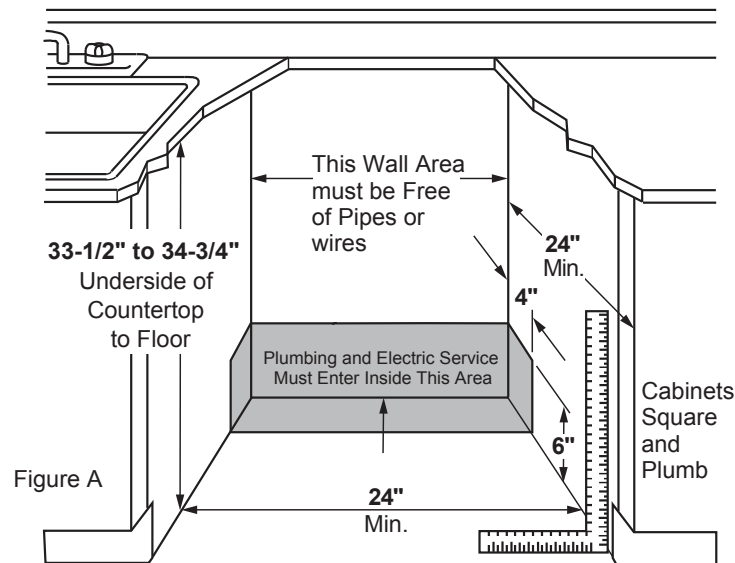

PDT845SMJ/SSJ/SBL/SFL

GE Profile™ Series Stainless Steel Interior Dishwasher with Hidden Controls

DIMENSIONS AND INSTALLATION INFORMATION (IN INCHES)

ELECTRICAL RATING

Voltage AC.....	120
Hertz.....	60
Total connected load amperage.....	9.0
Calrod® heater watts max.....	1060

For use on adequately wired 120-volt, 15-amp circuit having 2-wire service with a separate ground wire. This appliance must be grounded for safe operation.

INSTALLATION INFORMATION: Before installing, consult installation instructions packed with product for current dimensional data.