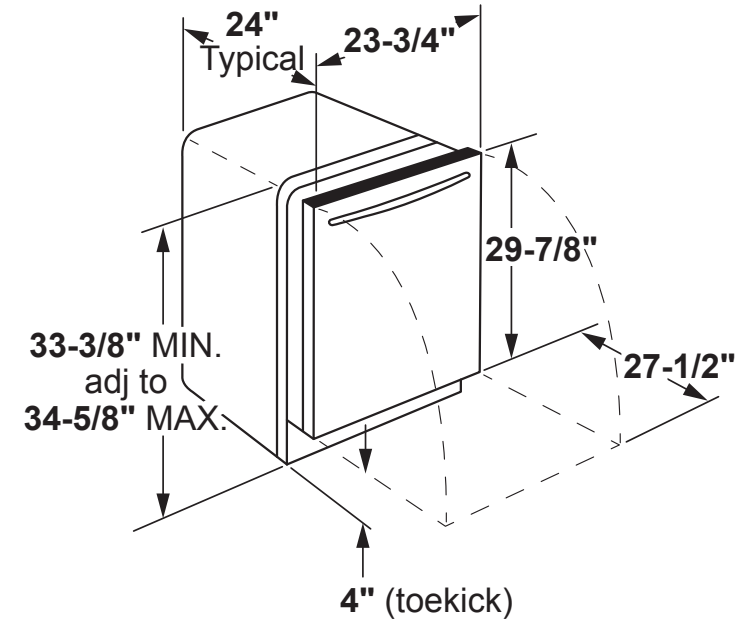

PDT845SMJ/SSJ/SBL/SFL

GE Profile™ Series Stainless Steel Interior Dishwasher with Hidden Controls

DIMENSIONS AND INSTALLATION INFORMATION (IN INCHES)

ELECTRICAL RATING

Voltage AC.....	120
Hertz.....	60
Total connected load amperage.....	9.0
Calrod® heater watts max.....	1060

For use on adequately wired 120-volt, 15-amp circuit having 2-wire service with a separate ground wire. This appliance must be grounded for safe operation.

INSTALLATION INFORMATION: Before installing, consult installation instructions packed with product for current dimensional data.

Easy touch adjustable upper rack with 2 Stem Safe shelves - Quickly adjust the upper rack 2 inches up or down to accommodate tall glassware and 10 ½" plates with plenty of room in the bottom rack for large platters and cookie sheets