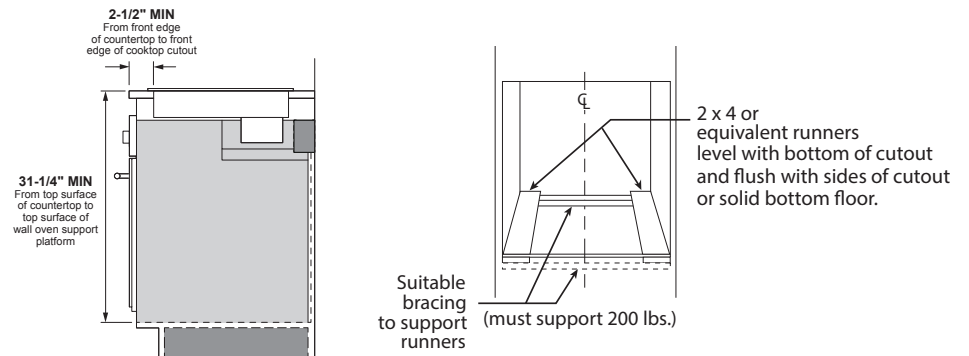

### INSTALLATION INFORMATION:

Before installing, consult installation instructions packed with product for current dimensional data.

Side-by-side installations require at least 2" between cutouts.

Dimension and installation information are shown in inches.

### INSTALLATION BELOW A COOKTOP

KW RATING	
240V	4.5
208V	3.4
BREAKER SIZE	
240V	20 Amps
208V	20 Amps

PT7050	
Cabinet	30"
A – Overlap of oven at top of cutout	1"
B – Overlap of oven over side of edges of cutout	3/4"
C – Overlap of oven at bottom of cutout	1-1/4"
Oven	
D – Install depth	23-1/2"
E – Overall height with trim	28-5/8"
F – Overall width	29-3/4"