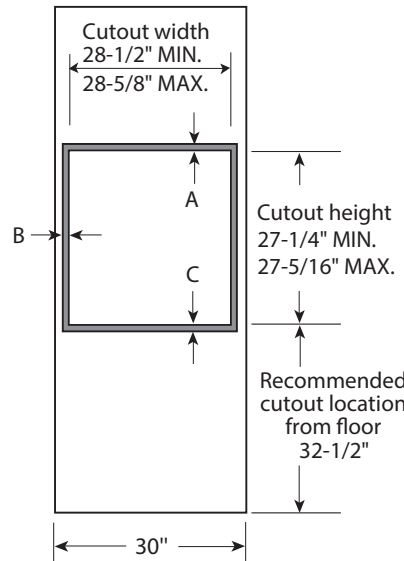

### DIMENSIONS AND INSTALLATION INFORMATION (IN INCHES)

**MOST 30" WALL CABINETS CAN BE USED WITH THIS UNIT.**

**NOTE:** These ovens are not approved for stackable installations. Cabinets installed adjacent to wall ovens must have an adhesion spec of at least a 194°F temperature rating.

Door handle protrudes 3" from door face. Cabinets and drawers on adjacent 45° and 90° walls should be placed to avoid interference with the handle.

Electric wall ovens are not approved for installation with a plug and receptacle. They must be hard wired in accordance with installation instructions.

### INSTALLATION INFORMATION:

Before installing, consult installation instructions packed with product for current dimensional data.

Side-by-side installations require at least 2" between cutouts.

Dimension and installation information are shown in inches.

### INSTALLATION BELOW A COOKTOP

KW RATING	
240V	4.5
208V	3.4
BREAKER SIZE	
240V	20 Amps
208V	20 Amps

PT7050	
Cabinet	30"
A – Overlap of oven at top of cutout	1"
B – Overlap of oven over side of edges of cutout	3/4"
C – Overlap of oven at bottom of cutout	1-1/4"
Oven	
D – Install depth	23-1/2"
E – Overall height with trim	28-5/8"
F – Overall width	29-3/4"