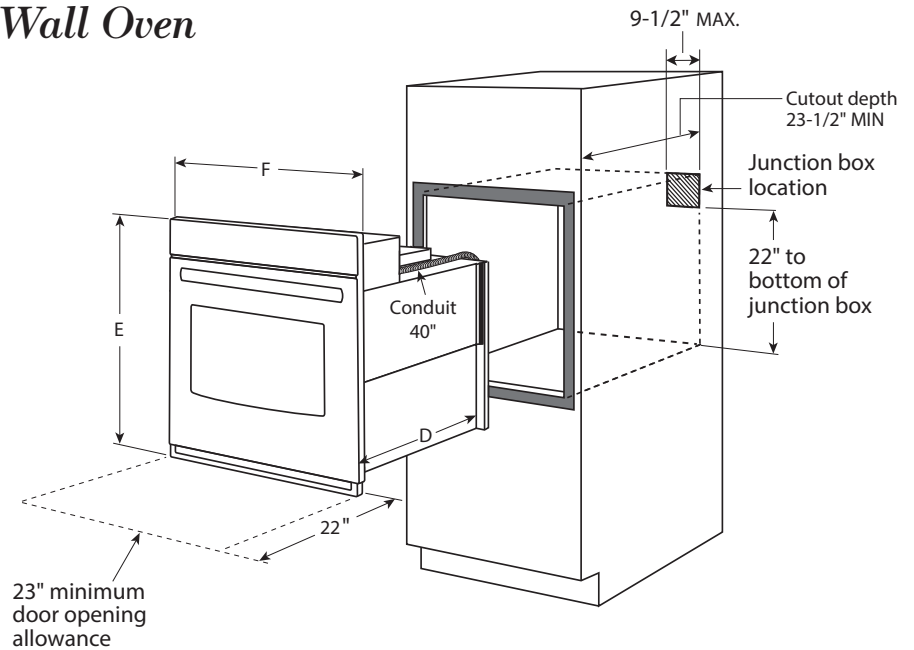

### DIMENSIONS AND INSTALLATION INFORMATION (IN INCHES)

**MOST 30" WALL CABINETS CAN BE USED WITH THIS UNIT.**

**NOTE:** These ovens are not approved for stackable installations. Cabinets installed adjacent to wall ovens must have an adhesion spec of at least a 194°F temperature rating.

Door handle protrudes 3" from door face. Cabinets and drawers on adjacent 45° and 90° walls should be placed to avoid interference with the handle.

Electric wall ovens are not approved for installation with a plug and receptacle. They must be hard wired in accordance with installation instructions.

### INSTALLATION INFORMATION:

Before installing, consult installation instructions packed with product for current dimensional data.

Side-by-side installations require at least 2" between cutouts.

Dimension and installation information are shown in inches.