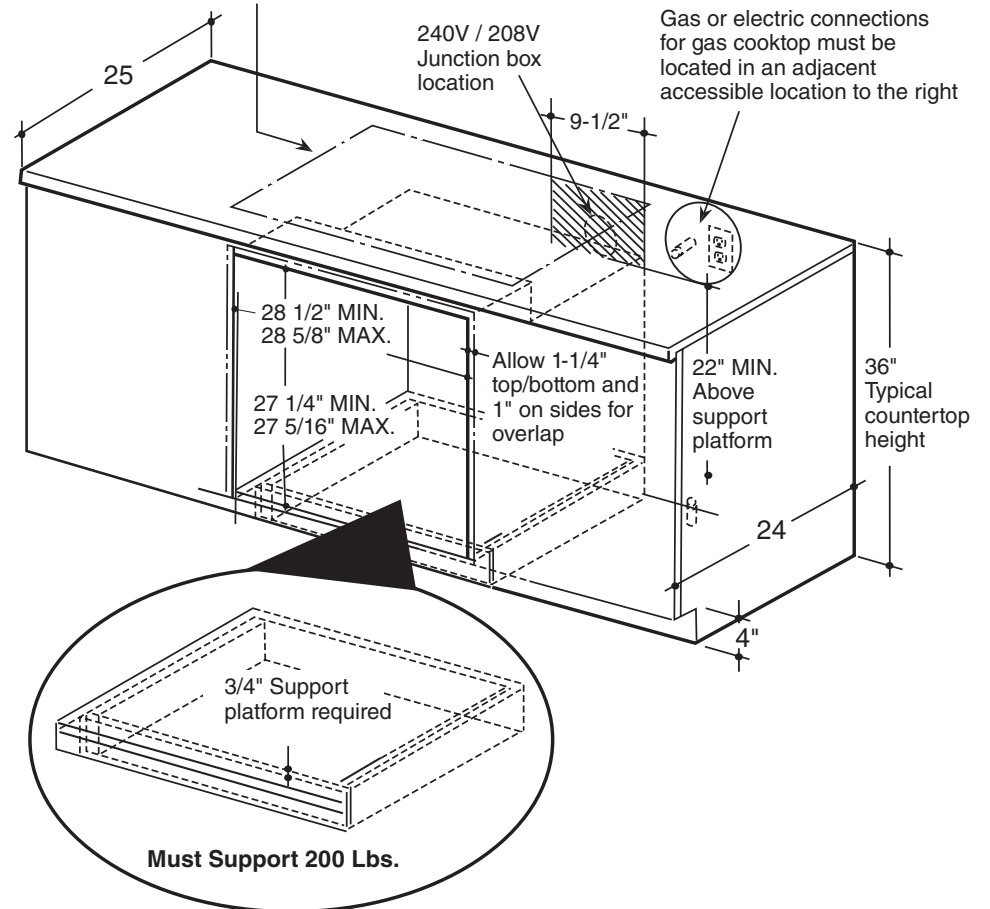

PT7050DF

GE Profile™ Series 30 in. Built-In Single Convection Wall Oven

OPTIONAL UNDERCOUNTER DIMENSIONS AND INSTALLATION INFORMATION

NOTE: 36" ribbon cooktop are approved for use over GE 30" single wall ovens and warming drawers. 30" ribbon cooktops are approved for use over 30" and GE 27" single wall ovens and warming drawers. Refer to cooktop and wall oven installation information packed with products for current dimensional data.

NOTE: Door handle protrudes 3" from door face. Cabinets and drawers on adjacent 45° and 90° walls should be placed to avoid interference with the handle.

INSTALLATION INFORMATION: Before installing, consult installation instructions packed with products for current dimensional data and for alternate installation options.

ELECTRIC WALL OVENS ARE NOT APPROVED FOR INSTALLATION WITH A PLUG AND RECEPTACLE. THEY MUST BE HARD WIRED IN ACCORDANCE WITH INSTALLATION INSTRUCTIONS.

Gas or electric cooktops may be installed over this oven. See cooktop installation instructions for cutout size. See label on top of oven for approved cooktop models.

Dimension and installation information are shown in inches.

For answers to your Monogram, GE Café™ Series, GE Profile™ Series or GE Appliances product questions, visit our website at geappliances.com or call GE Answer Center® Service, 800.626.2000.

Specification Revised 6/18