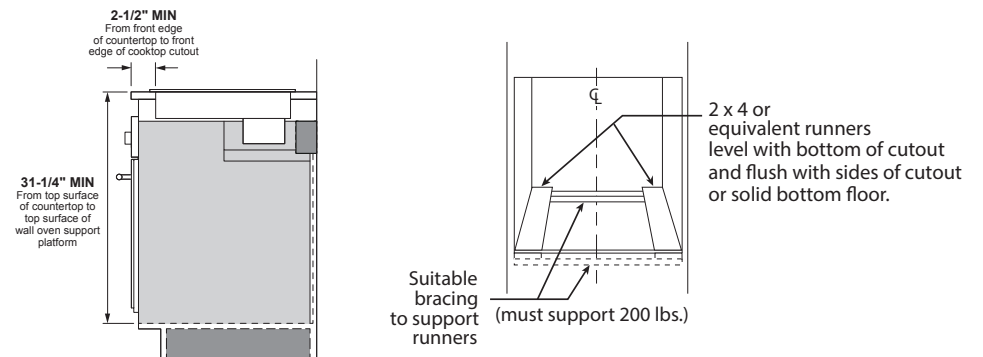

INSTALLATION BELOW A COOKTOP

KW RATING	
240V	4.2
208V	3.2
BREAKER SIZE	
240V	20 Amps
208V	20 Amps

JT5000	
Cabinet	30"
A – Overlap of oven at top of cutout	1"
B – Overlap of oven over side of edges of cutout	3/4"
C – Overlap of oven at bottom of cutout	1-1/4"
Oven	
D – Install depth	23-1/2"
E – Overall height with trim	28-5/8"
F – Overall width	29-3/4"

For answers to your Monogram, GE Café™ Series, GE Profile™ Series or GE Appliances product questions, visit our website at geappliances.com or call GE Answer Center® Service, 800.626.2000.

Listed by Underwriters Laboratories