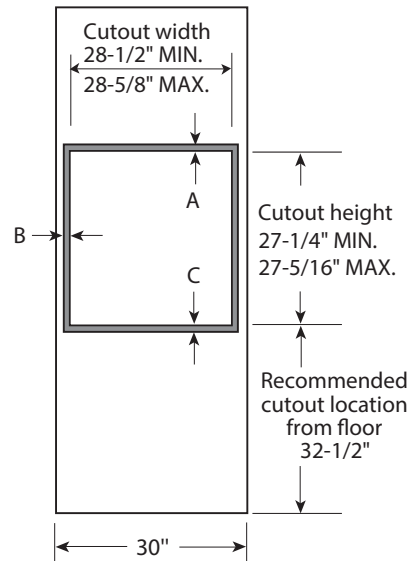

JT5000EJ/FM

GE® 30" Built-In Single Convection Wall Oven

DIMENSIONS AND INSTALLATION INFORMATION

MOST 30" WALL CABINETS CAN BE USED WITH THIS UNIT.

NOTE: These ovens are not approved for stackable installations. Cabinets installed adjacent to wall ovens must have an adhesion spec of at least a 194°F temperature rating.

Door handle protrudes 3" from door face. Cabinets and drawers on adjacent 45° and 90° walls should be placed to avoid interference with the handle.

Electric wall ovens are not approved for installation with a plug and receptacle. They must be hard wired in accordance with installation instructions.

INSTALLATION INFORMATION:

Before installing, consult installation instructions packed with product for current dimensional data.

Side-by-side installations require at least 2" between cutouts.

Dimension and installation information are shown in inches.