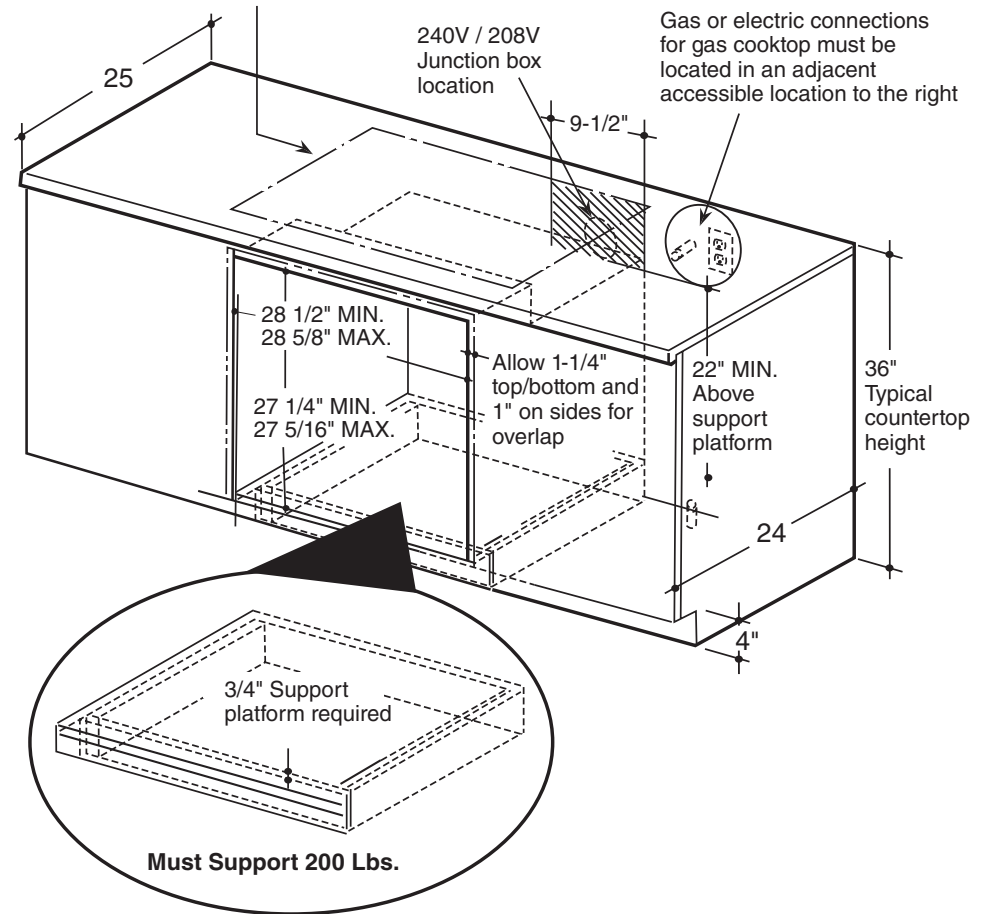

JT5000EJ/FM

GE® 30" Built-In Single Convection Wall Oven

OPTIONAL UNDERCOUNTER DIMENSIONS AND INSTALLATION INFORMATION

NOTE: 36" ribbon cooktop are approved for use over GE 30" single wall ovens and warming drawers. 30" ribbon cooktops are approved for use over 30" and GE 27" single wall ovens and warming drawers. Refer to cooktop and wall oven installation information packed with products for current dimensional data.

Note: Door handle protrudes 3" from door face. Cabinets and drawers on adjacent 45° and 90° walls should be placed to avoid interference with the handle.

Installation information: Before installing, consult installation instructions packed with products for current dimensional data and for alternate installation options.

ELECTRIC WALL OVENS ARE NOT APPROVED FOR INSTALLATION WITH A PLUG AND RECEPTACLE. THEY MUST BE HARD WIRED IN ACCORDANCE WITH INSTALLATION INSTRUCTIONS.

Gas or electric cooktops may be installed over this oven. See cooktop installation instructions for cutout size. See label on top of oven for approved cooktop models.

Dimension and installation information are shown in inches.

For answers to your Monogram, GE Café™ Series, GE Profile™ Series or GE Appliances product questions, visit our website at geappliances.com or call GE Answer Center® Service, 800.626.2000.

Listed by Underwriters Laboratories

Specification Revised 8/18