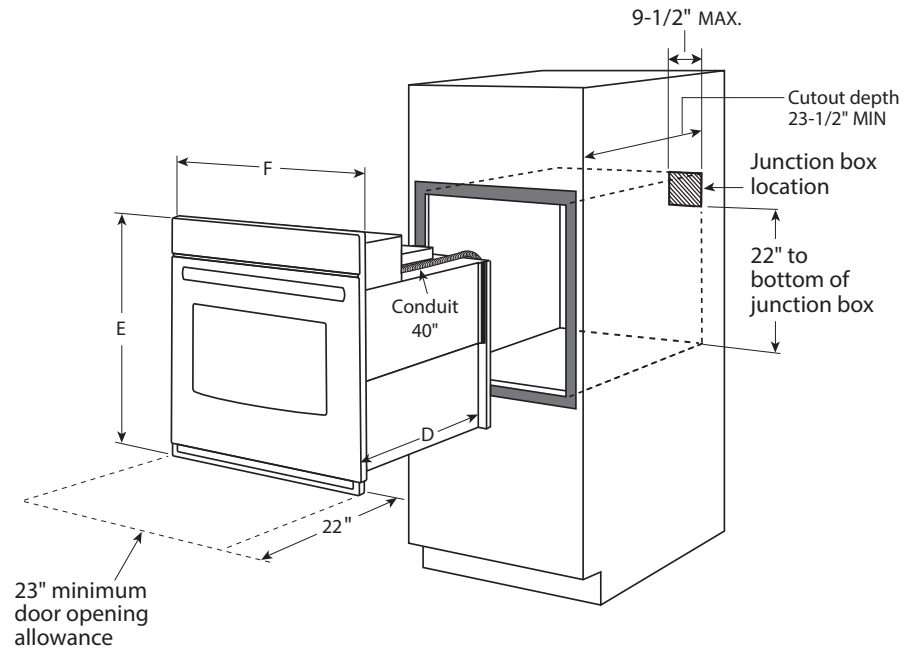

JT5000EJ/FM

GE® 30" Built-In Single Convection Wall Oven

DIMENSIONS AND INSTALLATION INFORMATION

MOST 30" WALL CABINETS CAN BE USED WITH THIS UNIT.

NOTE: These ovens are not approved for stackable installations. Cabinets installed adjacent to wall ovens must have an adhesion spec of at least a 194°F temperature rating.

Door handle protrudes 3" from door face. Cabinets and drawers on adjacent 45° and 90° walls should be placed to avoid interference with the handle.

Electric wall ovens are not approved for installation with a plug and receptacle. They must be hard wired in accordance with installation instructions.

INSTALLATION INFORMATION:

Before installing, consult installation instructions packed with product for current dimensional data.

Side-by-side installations require at least 2" between cutouts.

Dimension and installation information are shown in inches.