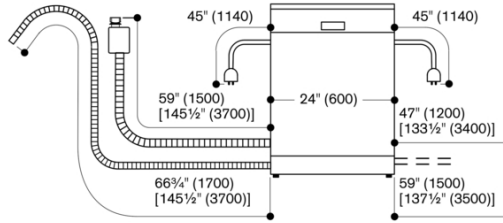

**Overall appliance dimensions (HxWxD) (in)**  
34 1/8" x 23 9/16" x 21 5/8"

**Overall appliance dimensions (HxWxD)**  
867 x 598 x 550

**Power cord length (in)**  
47 1/4"

**Power cord length**  
120

**Length outlet hose (in)**  
74 3/4"

**Length outlet hose**  
190

**Length inlet hose (in)**  
65"

**Length inlet hose**  
165

**Product packaging dimensions (HxWxD)**  
36 7/16" x 26" x 26 3/4"

**Product packaging dimensions (HxWxD)**  
930 x 670 x 660

#### Installation Accessories

**DA020110**  
**Stainless steel trim kit for tall tub dishwashers**  
**GZ010011**  
**Extension for inlet and outlet (78" long)**

DF481700F  
 Dishwasher 400 series  
 Fully integrated  
 Height 86.7 cm, 34 1/8"  
 With flexible hinge

2022-04-28  
 Page 2

Dishwasher 34 1/8" (867 mm) with flexible hinge

Measurements in inches (mm)

Connection dimensions for a 24" (600 mm) wide dishwasher

[ ] values with extension kit  
 measurements in inches (mm)