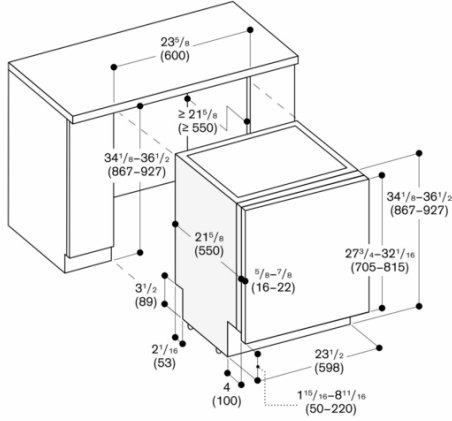

#### Color Variants

**DF481700F**  
**Fully integrated**  
**Height 86.7 cm, 34 1/8"**

#### Installation Accessories

**DA020110**  
**Stainless steel trim kit for tall tub dishwashers**  
**GZ010011**  
**Extension for inlet and outlet (78" long)**

DF481700F  
 Dishwasher 400 series  
 Fully integrated  
 Height 86.7 cm, 34 1/8"  
 With flexible hinge

2022-04-28  
 Page 2

Dishwasher 34 1/8" (867 mm) with flexible hinge

Measurements in inches (mm)

Connection dimensions for a 24" (600 mm) wide dishwasher

[ ] values with extension kit  
 measurements in inches (mm)