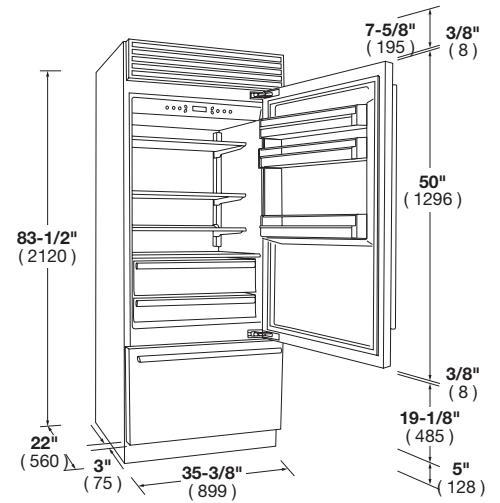

Ice Maker

FRIDGE

Refrigeration Compartment
FlexZone Bottom Drawer
Total No Frost
Stainless Steel Crisper Drawers
Ice Maker with ice tray
LED Lighting
Brilliant white aluminium interior

OPTIONAL ACCESSORIES

REFSBSPRO60
Coupling kit with a 24" wine cellar
REFSBSPRO72
Two 36" Fridges coupling kit

SOFIA

36" PROFESSIONAL FRIDGE

CODE ID	LEFT HINGE	F7PBM36S1-L 36" PROFESSIONAL FRIDGE	F7PBM36S1-R 36" PROFESSIONAL FRIDGE	RIGHT HINGE
Series and Finish	Series 700 - Professional Design - Stainless Steel			
PERFORMANCES/CAPACITY				
Annual Energy Usage	\$69 (571 kWh)			
Noise Level db	40			
Fridge compartment capacity (cbft)	14.7			
Flexzone Bottom-Drawer capacity (cbft)	3.8			
FEATURES				
Fridge Compartment				
Glass Shelves	2			
Adjustable Door Shelves	3			
Micro shot-peened Stainless Steel Drawers	2 Low Temp			
Flexzone Bottom-Drawer				
White Painted Drawers	1			
Internal Drawers	1 + 1 ice tray			
LED lighting	•			
Ice Maker	•			
Equipment				
No Frost	•			
Flexzone	•			
TruPivot hinges	•			
DIMENSIONS/WEIGHT				
Width in	35 - 3/8"	900 mm		
Height in	83 - 1/2"	2121 mm		
Depth without handle in	25"	635 mm		
Minimum niche height in	84"	2134 mm		
Door clearance in	57 - 7/8"	1470 mm		
Door opening angle	105°			
Net Weight	540 lbs	(245 kg)		
POWER / RATINGS (115 V, 60 HZ)				
Watts / Amps	552W - 4.8A			
Power Cable	Nema 5-15P			
INSTRUCTIONS FOR USE				
Use & Care Manual / Installation Manual	English / French / Spanish			