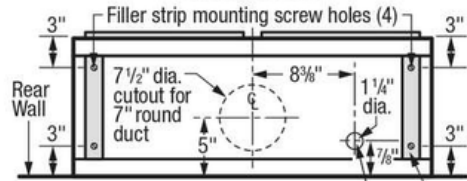

Outside Vertical – 7" Round Duct Cabinet Bottom