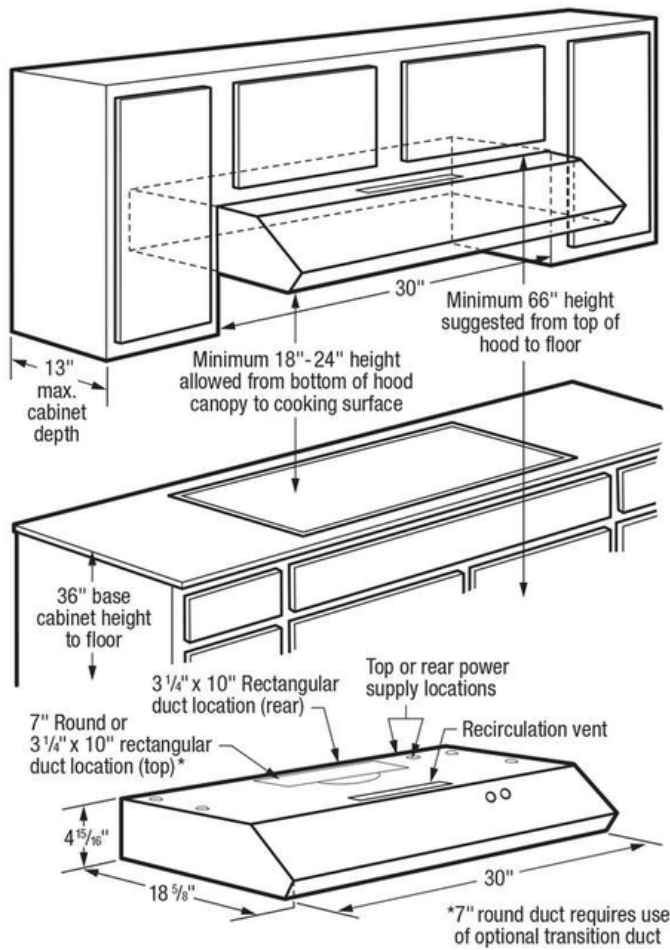

Installation Diagram