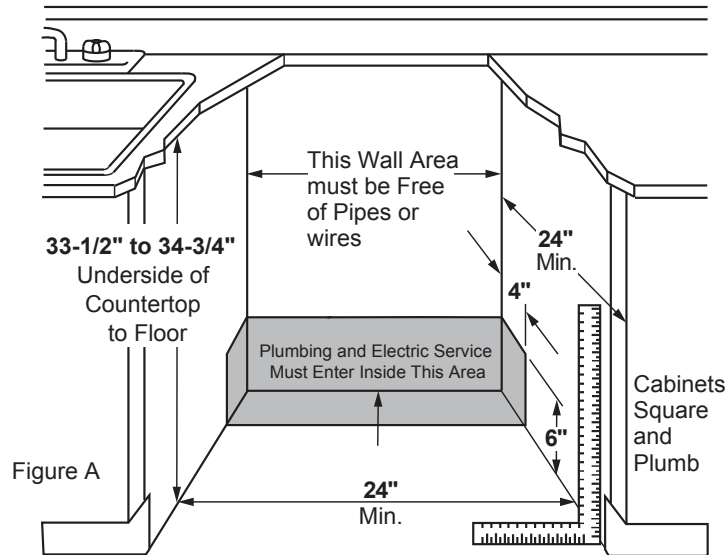

GDF670SYV

GE® Stainless Steel Interior Dishwasher with Front Controls

DIMENSIONS AND INSTALLATION INFORMATION (IN INCHES)

ELECTRICAL RATING:

Voltage AC.....	120
Hertz.....	60
Total connected load amperage.....	7.8
Calrod® heater watts max.....	800/500

For use on adequately wired 120-volt, 7.8-amp circuit having 2-wire service with a separate ground wire. This appliance must be grounded for safe operation.

INSTALLATION INFORMATION: Before installing, consult installation instructions packed with product for current dimensional data.