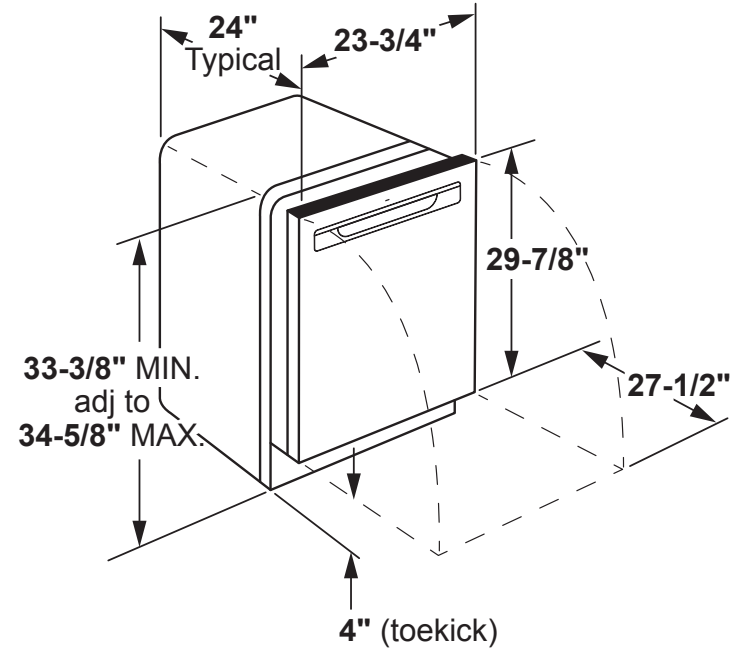

GDF670SYV

GE® Stainless Steel Interior Dishwasher with Front Controls

DIMENSIONS AND INSTALLATION INFORMATION (IN INCHES)

ELECTRICAL RATING:

Voltage AC.....	120
Hertz.....	60
Total connected load amperage.....	7.8
Calrod® heater watts max.....	800/500

For use on adequately wired 120-volt, 7.8-amp circuit having 2-wire service with a separate ground wire. This appliance must be grounded for safe operation.

INSTALLATION INFORMATION: Before installing, consult installation instructions packed with product for current dimensional data.