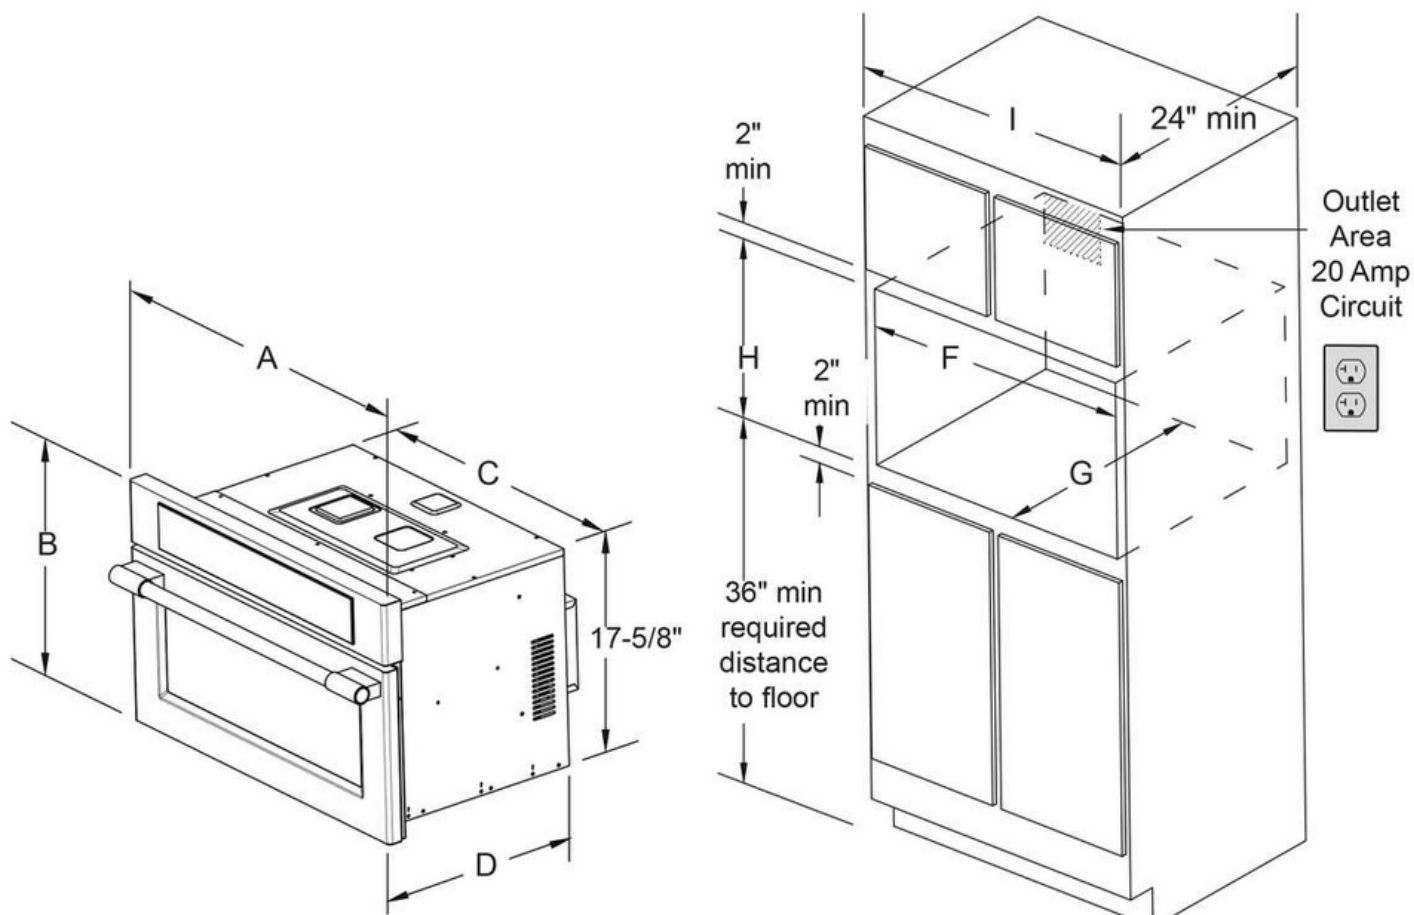

## Installation Diagram

PRODUCT DIMENSIONS						
MODEL	A		B	C		D
Convection Microwave Oven	29-13/16		19	24-5/8		23
CUTOUT DIMENSIONS AND CABINET WIDTH						
MODEL	F		G	H		I
	Min.	Max.	Min	Min.	Max.	Min.
Convection Microwave Oven	28	28-3/8	22	17-3/4	18	30-1/8

All dimensions are in inches (cm).