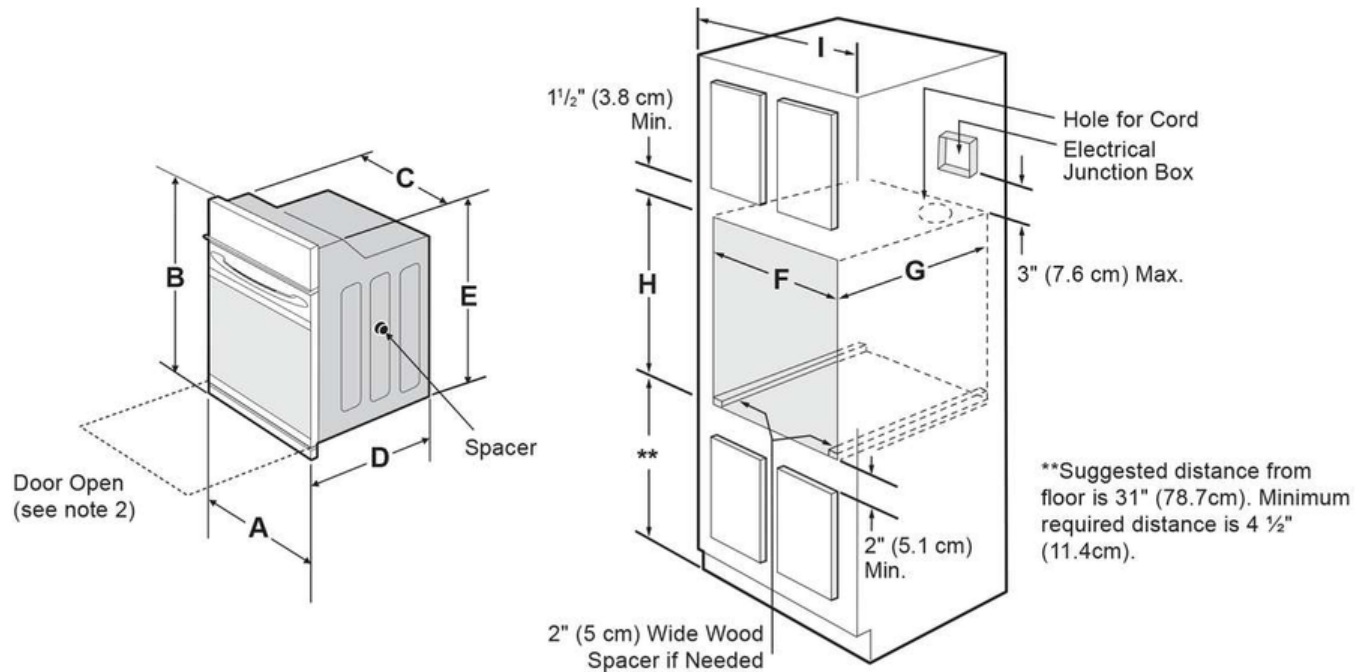

Frigidaire

27" Single Electric Wall Oven with Fan Convection

FCWS2727AS, FCWS2727AW, FCWS2727AB

Version : 08/21

NOTES:

1. Allow at least 21" (53.3 cm) clearance in front of oven for door depth when it is open.
2. Dimension G (cutout depth) is critical to the proper installation of the built-in oven. If the oven trim does not butt against the cabinet, or if noise is heard on convection models, verify dimension G to assure it is the required depth.
3. For a cutout height greater than 27³/₄" (70.5) add 2" (5 cm) wide wood shims of appropriate height to each side of the opening under the appliance side rails. You can order a larger bottom trim through a service center.
4. If the junction box is below the oven, longer conduit cables are available through a service center.

PRODUCT DIMENSIONS					
A	B	C	D		E
27 (68.6)	29¹/₂ (74.9)	24⁵/₈ (62.5)	24³/₄ (62.9)		27¹/₄ (69.2)
CUTOUT DIMENSIONS AND CABINET WIDTH					
F		G	H. Standard Height (**Others, see note 3)		I
Min.	Max.	Min.	Min.	Max.	
24⁷/₈ (63.2)	25¹/₄ (64.1)	24 (61.0)	27¹/₄ (69.2)	28¹/₄ (71.8)	27¹/₈ (68.9) Min

Note: For planning purposes only. Always consult local and national electric, gas and plumbing codes.

Refer to Product Installation Guide for detailed installation instructions on the web at frigidaire.com / frigidaire.ca

Specifications subject to change. Accessories information available on the web at frigidaire.com / frigidaire.ca

USA • 10200 David Taylor Drive • Charlotte, NC 28262 • 1-800-FRIGIDAIRE • frigidaire.com

CANADA • 5855 Terry Fox Way • Mississauga, ON L5V 3E4 • 1-800-265-8352 • frigidaire.ca