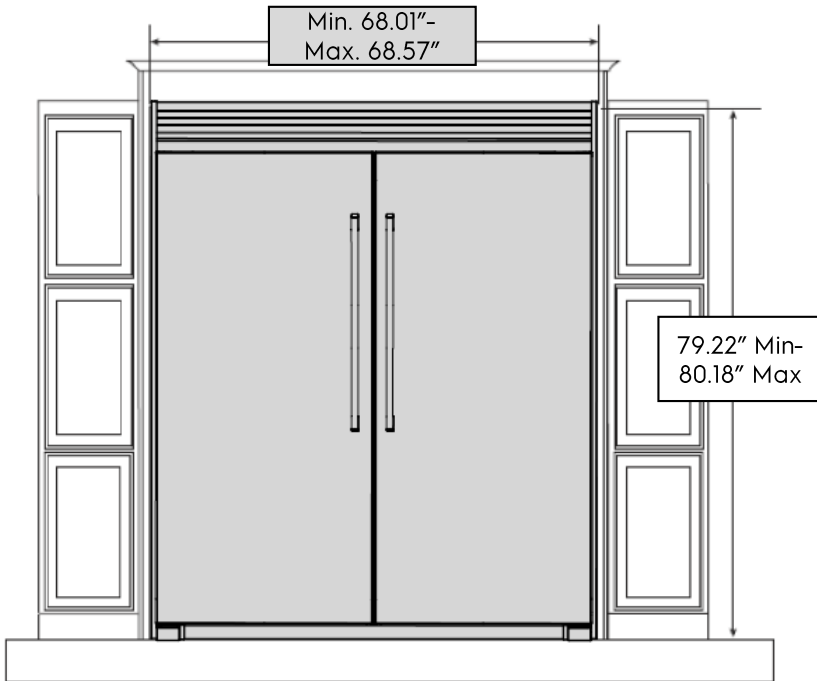

FPFU19F8WF

Available Colors : Stainless Steel

Version : 04/20

All Freezer

19 Cu. Ft. Single-Door Freezer

Trim Kits Drawings & Cutout Dimensions

79" TRMKTEZ2LV79-louvered

Recommended cutout size:
Height: 79" +/- 0.06"
Width: 66.25" +/- 0.032"
Depth: 25.25" minimum