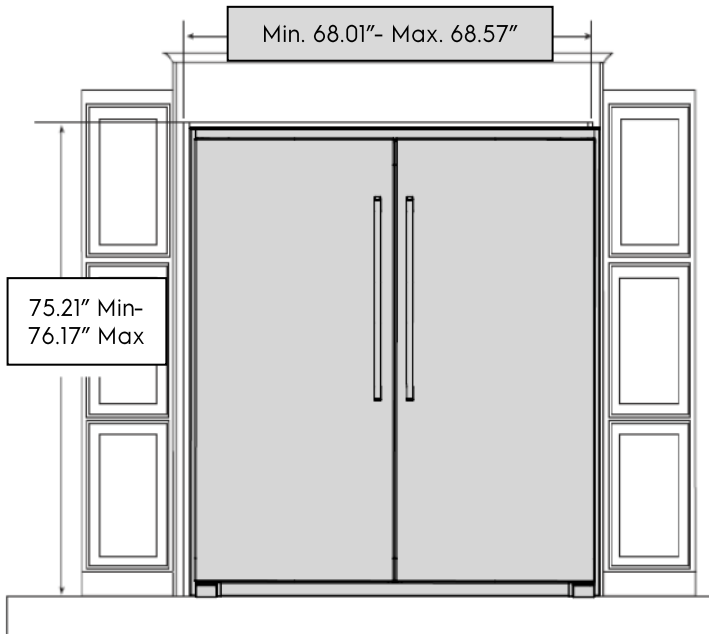

FPFU19F8WF

Available Colors : Stainless Steel

Version : 05/20

All Freezer

19 Cu. Ft. Single-Door Freezer

Trim Kits Drawings & Cutout Dimensions

75" TRMKTEZ2FL75- flat

Recommended cutout size:
Height: 75" +/- 0.06"
Width: 66.25" +/- 0.032"
Depth: 25.25" minimum