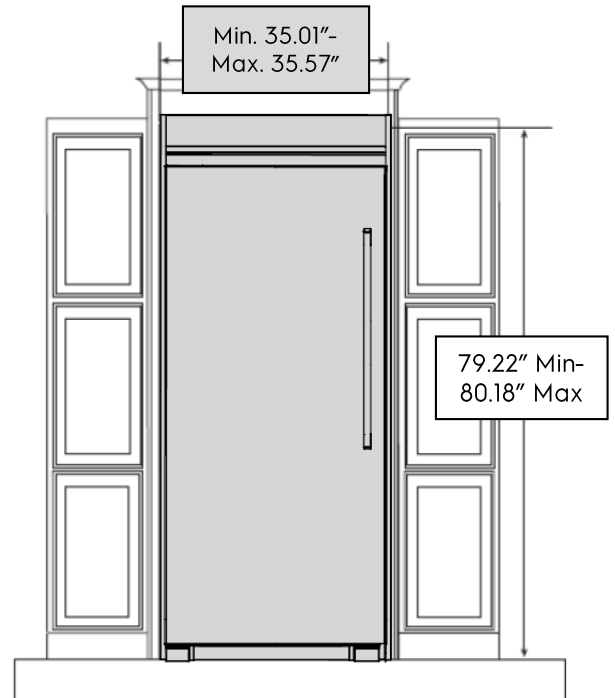

79" TRMKTEZIFL79- flat

Recommended cutout size:
Height: 79" +/- 0.06"
Width: 33" +/- 0.032"
Depth: 25.25" minimum

** For replacement business, we can accommodate a 66" cutout width, but it will be a very tight fit.

FRIGIDAIRE

USA • 10200 David Taylor Drive • Charlotte, NC 28262 • 1-800-FRIGIDAIRE • frigidaire.com
CANADA • 5855 Terry Fox Way • Mississauga, ON L5V 3E4 • 1-800-265-8352 • frigidaire.ca