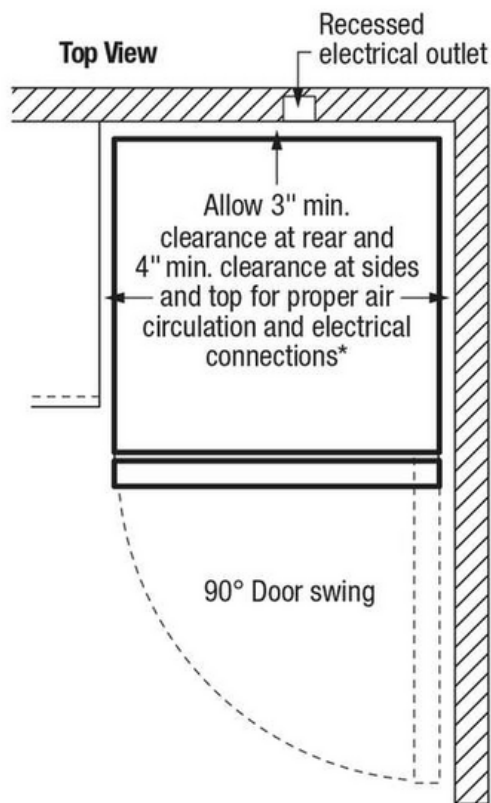

11.5 Cu. Ft. Bottom Freezer Refrigerator

Bottom Freezer Refrigerator

Available Products: FRBG1224AV

Available Colors: Brushed Steel

Version: 08/22

Product Specifications

Refrigerator

Crisper Color	Clear
Deli Drawer	Yes
Door Bin Color	Clear
Interior Lighting	LED
Shelf Material	Glass
Number of Fixed 2 Liter Door Bins	1
Number of Other Door Bins	2
Total Number of Door Bins	3
Number of Adjustable Shelves	2
Number of Fixed Shelves	1
Number of Crispers	1

Controls

Control Location	Top Center of Fresh Food
------------------	--------------------------

Dimensions and Volume

Height With Hinge	72 8/10"
Width	23 6/10"
Width of Cabinet	23 42/100"
Depth of Cabinet	23 23/100"
Depth With Door	27 2/10"
Fresh Food Capacity	7.79 Cu. Ft.
Freezer Capacity	3.72 Cu. Ft.
Total Capacity	11.51 Cu. Ft.

CSA Listed	Yes
------------	-----

Freezer

Automatic Defrost	Yes
Baskets / Bins Color	Clear
Drawer Color	Clear
Number of Baskets / Bins	3
Number of Drawers	3

Exterior

Door Stops	Yes
Door Finish	Smooth

Electrical Specifications

Amps @ 120 Volts	1.1 Amps
------------------	----------

Performance Certifications and Approvals

ENERGY STAR Certified	Yes
-----------------------	-----

Installation Diagram

* When installing refrigerator adjacent to wall, cabinet or other appliance that extends beyond front edge of unit, 20" minimum clearance recommended to allow for optimum 140° door swing.