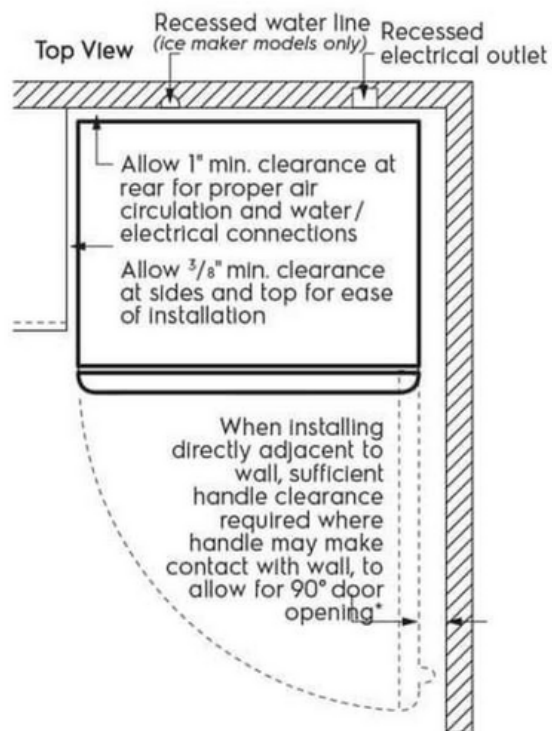

### Dimensions and Volume

Height With Hinge	66 3/8"
Height Without Hinge	65 7/8"
Width	30"
Width of Cabinet	30"
Depth of Cabinet	26 5/8"
Depth With Door	30 3/8"
Depth With Door 90° Open	57"
Depth With Door and Handle	30 3/8"
Fresh Food Capacity	13.4 Cu. Ft.
Freezer Capacity	4.9 Cu. Ft.
Total Capacity	18.3 Cu. Ft.

## Installation Diagram

\* When installing refrigerator adjacent to wall, cabinet or other appliance that extends beyond front edge of unit, 20" minimum clearance recommended to allow for optimum 140° door swing, providing complete crisper access and removal. (Absolute 3" minimum clearance will ONLY allow for 90° door swing which will provide limited crisper access with restricted removal.)