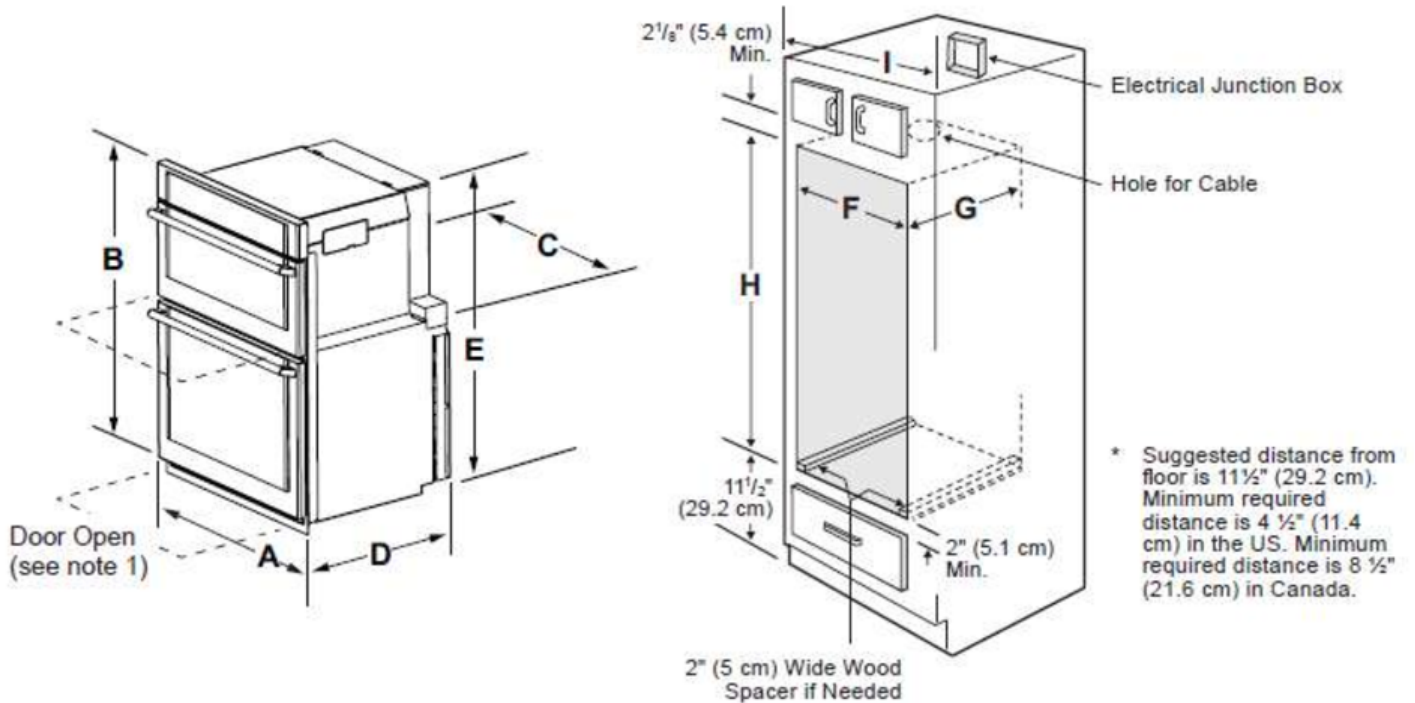

# Frigidaire Gallery

30" Wall Oven and Microwave Combination

GCWM3067AF, GCWM3067AD

Version : 02/22

**NOTES:**

1. Allow at least 22" (55.9cm) clearance in front of oven for door depth when it is open.
2. Dimension G (cutout depth) is critical to the proper installation of the built-in oven. If the oven decorative trim does not butt against the cabinet verify dimension G to assure it is the required depth.
3. For a cutout height greater than the maximum (H), add one 2"(5 cm) wide wood shim of appropriate height to each side of the opening under the appliance side rails. A trim kit may be purchased through a dealer, service, or on the brand website.

**Figure 1: Product and Cutout Dimensions**

PRODUCT DIMENSIONS					
A	B	C	D	E	
29 <sup>7</sup> / <sub>8</sub> " (76.2 cm)	41 <sup>1</sup> / <sub>16</sub> " (105.6 cm)	28 <sup>7</sup> / <sub>16</sub> " (72.2 cm)	25 <sup>3</sup> / <sub>16</sub> " (63.9 cm)	40 <sup>9</sup> / <sub>16</sub> " (102.9 cm)	
CUTOUT DIMENSIONS AND CABINET WIDTH					
F		G	H		I
Min.	Max.	Min.	Min.	Max.	Min
28 <sup>1</sup> / <sub>2</sub> " (72.4 cm)	29" (73.7 cm)	23 <sup>1</sup> / <sub>2</sub> " (59.7 cm)	40 <sup>5</sup> / <sub>8</sub> " (103.1 cm)	41 <sup>1</sup> / <sub>2</sub> " (105.4 cm)	30 <sup>1</sup> / <sub>8</sub> " (76.5 cm) Min