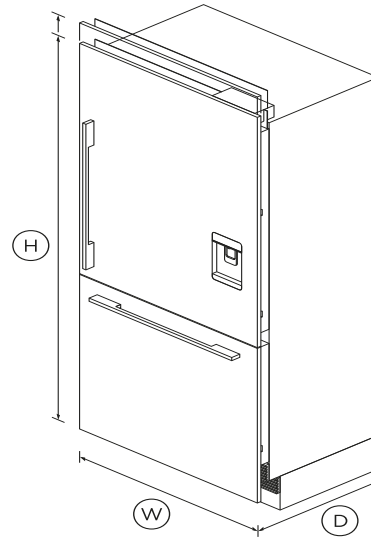

Integrated Refrigerator Freezer, 36", Ice & Water

Series 7 | Integrated

Panel Ready | Right Hinge

Choose a roomy refrigerator in stylish stainless steel, including slimline water dispenser. Fits flush into surrounding cabinetry.

- ActiveSmart™ technology helps keep food fresher for longer by constantly maintaining the ideal temperature
- Stainless steel door panel purchased separately - with water dispenser option available
- Spacious bottom freezer with full extension drawer, and internal ice maker with boost for busy times
- Can be fitted for a height of 80 or 84 inches

DIMENSIONS

Height	79 ⁷ / ₈ "
Width	35 ¹¹ / ₁₆ "
Depth	23 ³ / ₄ "

FEATURES & BENEFITS

ActiveSmart™ Foodcare

ActiveSmart™ Foodcare learns how you live. It's technology which understands how you use your fridge and adjusts temperature, airflow and humidity inside to help keep food fresher for longer.