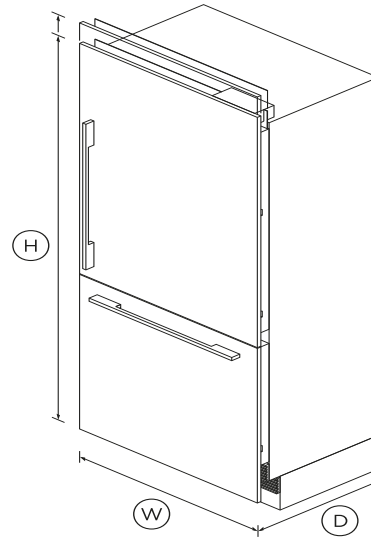

Integrated Refrigerator Freezer, 36", Ice

Series 7 | Integrated

Panel Ready | Right Hinge

Choose a roomy refrigerator with ice maker. Fits flush with your custom cabinetry or with our stainless steel panels.

- ActiveSmart™ technology helps keep food fresher for longer by constantly maintaining the ideal temperature
- Customize with your own kitchen cabinetry or purchase our stainless steel door panel accessory
- Spacious bottom freezer with full extension drawer, and Internal ice maker with boost for busy times
- Can be fitted for a height of 80 or 84 inches

DIMENSIONS

Height	79 ⁷ / ₈ "
Width	35 ¹¹ / ₁₆ "
Depth	23 ³ / ₄ "

FEATURES & BENEFITS

ActiveSmart™ Foodcare

ActiveSmart™ Foodcare learns how you live. It's technology which understands how you use your fridge and adjusts temperature, airflow and humidity inside to help keep food fresher for longer.