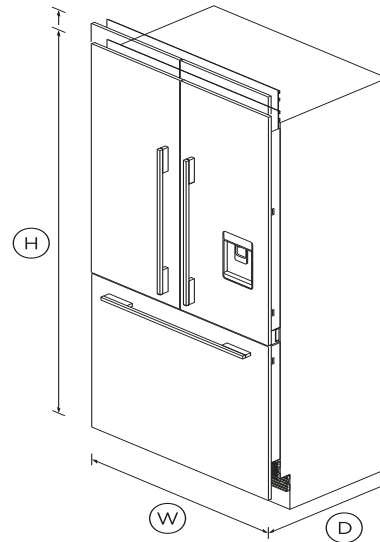

Integrated French Door Refrigerator Freezer, 36", Ice & Water

Series 7 | integrated

Panel Ready

This large capacity refrigerator with bottom freezer seamlessly integrates into your kitchen, fitting flush into your cabinetry.

- ActiveSmart™ technology helps keep food fresher for longer by constantly maintaining the ideal temperature
- Stainless steel door panel purchased separately – with water dispenser option available
- Internal ice maker with boost for busy times
- Can be fitted for a height of 80 or 84 inches

DIMENSIONS

Height	79 ²⁷ / ₃₂ "
Width	35 ²¹ / ₃₂ "
Depth	23 ³ / ₄ "

FEATURES & BENEFITS

ActiveSmart™ Foodcare

ActiveSmart™ Foodcare learns how you live. It's technology which understands how you use your fridge and adjusts temperature, airflow and humidity inside to help keep food fresher for longer.