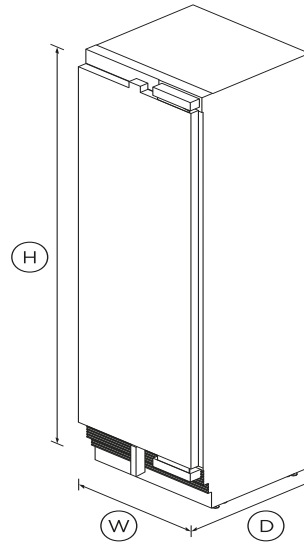

Integrated Column Refrigerator, 24", Water

Series 9 | integrated

Panel Ready | Left hinge

Install it separately or pair with another Column for seamless integration – this model is left hinge with stainless steel interior.

DIMENSIONS

Height	84 "
Width	23 ³ / ₄ "
Depth	24 "

FEATURES & BENEFITS

Variable temperature zones

Create the perfect climate by storing food at their optimal temperature. Change a compartment to Fridge, Pantry or Chill.