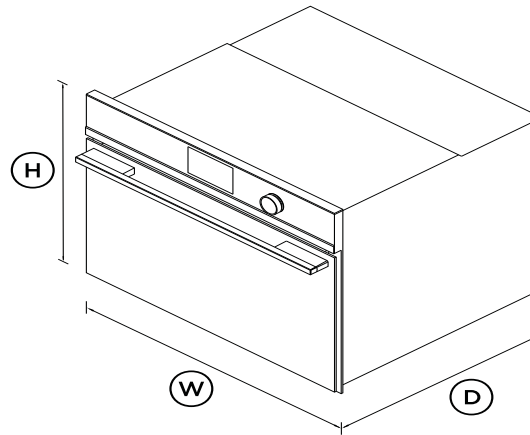

DIMENSIONS

Height	18"
Width	23 7/16"
Depth	22 1/4"

FEATURES & BENEFITS

COOKING FLEXIBILITY

Choose from 22 functions, including four microwave-only functions, 14 traditional oven functions, and four combination functions, giving you the best microwave and convection oven technology.

COOK WITH CONFIDENCE

The 5" screen provides an intuitive guided cooking experience that helps to deliver perfect results, whether you've been

cooking all your life or are just starting out.

SIZED TO SUIT

A compact 24" width means this microwave oven can be placed almost anywhere – all companion products can be installed at a convenient height to suit your kitchen design and preference.

COMPLEMENTARY DESIGN

Finished in stylish stainless steel with a polished metal trim, our Contemporary style ovens help you to create a coherent, distinctive aesthetic in your kitchen.

MULTI-FUNCTION FLEXIBILITY

Each function has been tailored and tested to ensure perfect defrosting, heating and cooking.

SAFE AND SOUND

The CoolTouch door is safe to touch from the outside, protecting your hands and the surrounding cabinetry.

SPECIFICATIONS

Accessories

Chromed shelf runners	•
Glass tray	1
Step down wire shelf	1
Wire shelf	1
Wired temperature sensor	1

Accessories (sold separately)

Matching Trim Kit	TK7630NDX1

Capacity

Shelf positions	4
Total capacity	1.7cu ft
Usable capacity	1.3cu ft