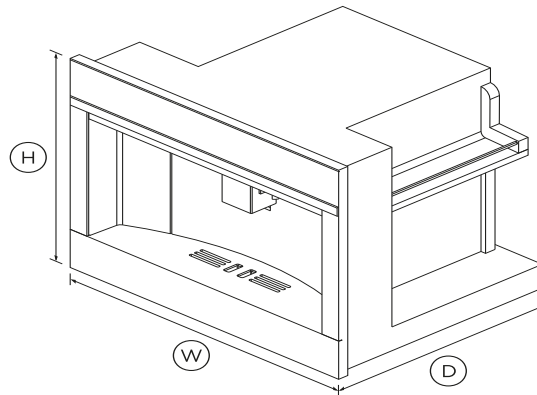

DIMENSIONS

Height	18 ¹ / ₆₄ "
Width	23 ²⁹ / ₆₄ "
Depth	18 ⁵⁷ / ₆₄ "

FEATURES & BENEFITS

Coffee choice

Fisher & Paykel's Coffee Maker has 13 different options to suit individual taste and selection - from Americano to Macchiato