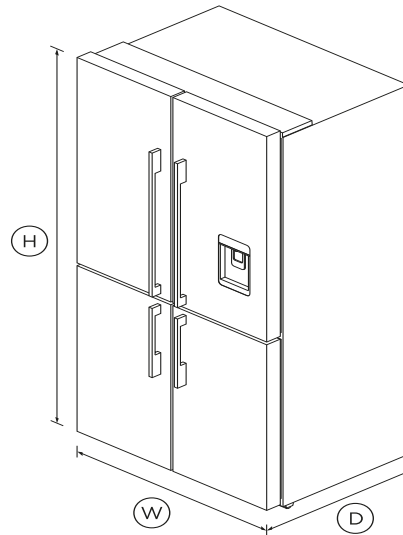

Freestanding Quad Door Refrigerator Freezer, 36", 18.9 cu ft, Ice & Water

Series 7 | Contemporary

Stainless Steel

With brilliant LED lighting and three independent compartments including a Variable Temperature Zone, for truly flexible storage.

- Spacious bottom freezer with full extension drawer gives easy access to frozen goods

DIMENSIONS

| | |
|--------|----------|
| Height | 70 1/2" |
| Width | 35 5/8" |
| Depth | 27 1/16" |

FEATURES & BENEFITS