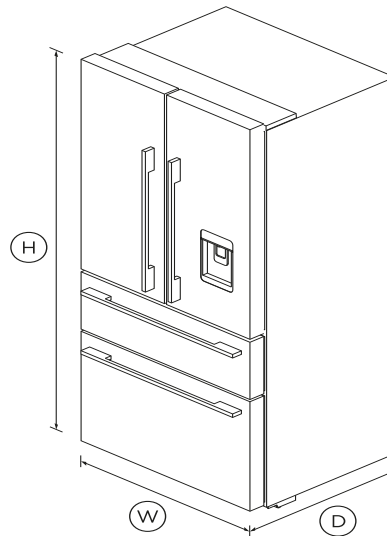

Freestanding French Door Refrigerator Freezer, 32", 16.9 cu ft, Ice & Water

Series 7 | Contemporary

Stainless Steel

Designed for those who need plenty of flexible space. Flush fit with a stylish stainless steel finish for a seamless look.

- With SmartTouch control panel for ease of use

DIMENSIONS

Height	70 1/2"
Width	31 1/8"
Depth	27 1/16"

FEATURES & BENEFITS

ActiveSmart™ Foodcare

ActiveSmart™ Foodcare learns how you live. It is technology which understands how you use your fridge and adjusts temperature, airflow and humidity inside to help keep food fresher for longer.

Easy slide drawers

With two independent freezer drawers and adjustable internal shelving and storage options, this fridge can be configured to suit your constantly changing needs.

Ultra slim water dispenser

The slimline water dispenser is easy to use. The angled water delivery means that almost any size or shape of vessel can be filled, while taking up no storage space in the door.

Ice maker

The internal ice maker delivers fresh ice to a dedicated freezer bin. Simply turn it off to free up freezer space or during busy times boost ice production by up to 30%.