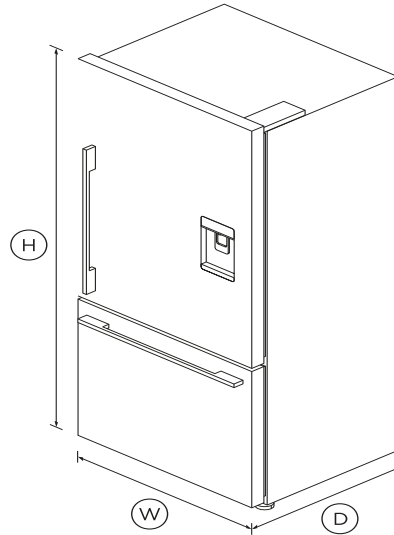

Freestanding Refrigerator Freezer, 32", 17.1 cu ft, Ice & Water

Series 7 | contemporary

Stainless Steel | Left Hinge

This stylish right hinge refrigerator has a large capacity and comes in timeless stainless steel.

DIMENSIONS

Height	67 ¹⁷ / ₃₂ "
Width	31 ³ / ₃₂ "
Depth	27 ³ / ₈ "

FEATURES & BENEFITS

ActiveSmart™ Foodcare

Every time you open your refrigerator, the temperature around your food changes. ActiveSmart™ foodcare adjusts airflow to create a stable temperature, helping your food stay fresher for longer.