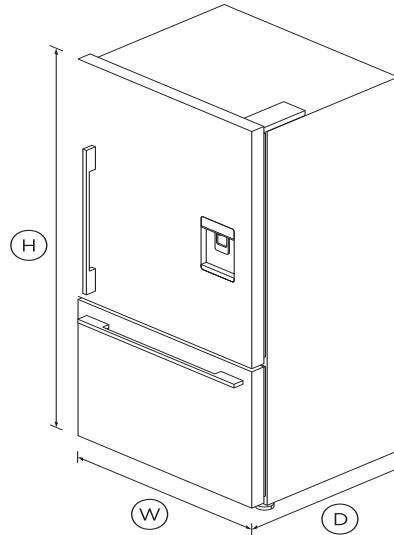

Freestanding Refrigerator Freezer, 32", 17.1 cu ft, Ice

Series 7 | Contemporary

Stainless Steel | Left Hinge

This stylish right hinge refrigerator is designed to fit flush with your cabinetry and comes in timeless stainless steel.

DIMENSIONS

Height	67 1/2"
Width	31 3/32"
Depth	27 3/8"

FEATURES & BENEFITS

ActiveSmart™ Foodcare

This refrigerator freezer adapts to daily use by cooling and defrosting only when needed. ActiveSmart™ Foodcare technology uses energy efficiently without compromising on food care.