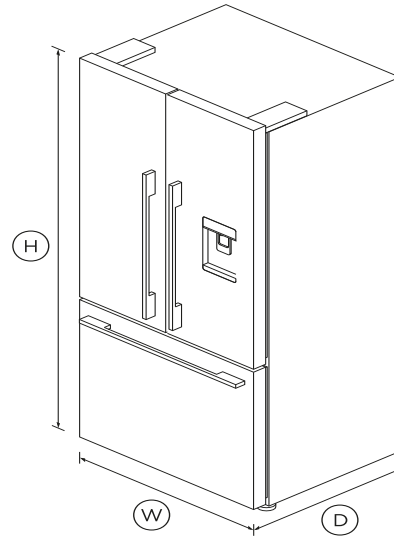

Freestanding French Door Refrigerator Freezer, 32", 17 cu ft, Ice & Water

Series 7 | contemporary

Stainless Steel | French hinge

Designed for those who need plenty of flexible space for their cold and frozen food storage, with a stylish stainless steel finish.

- ActiveSmart™ technology helps keep food fresher for longer by constantly maintaining the ideal temperature
- Spacious bottom freezer with full extension drawer gives easy access to frozen goods

DIMENSIONS

Height	67 ¹⁷ / ₃₂ "
Width	31 ³ / ₃₂ "
Depth	27 ³ / ₈ "

FEATURES & BENEFITS

ActiveSmart™ Foodcare

ActiveSmart™ Foodcare learns how you live. It's technology which understands how you use your fridge and adjusts temperature, airflow and humidity inside to help keep food fresher for longer.