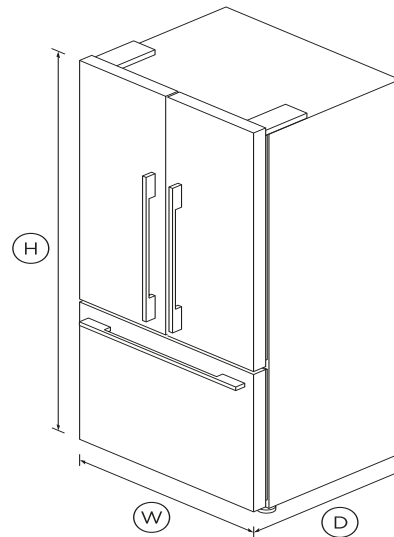

Freestanding French Door Refrigerator Freezer, 32", 16.9 cu ft, Ice

Series 7 | Contemporary

Stainless Steel

Designed for those who need plenty of flexible space for their food storage, with a stylish, flush-fit stainless steel finish.

DIMENSIONS

Height	67 ¹ / ₂ "
Width	31 ³ / ₃₂ "
Depth	27 ³ / ₈ "

FEATURES & BENEFITS

ActiveSmart™ Foodcare

This refrigerator freezer adapts to daily use by cooling and defrosting only when needed. ActiveSmart™ Foodcare technology uses energy efficiently without compromising on food care.