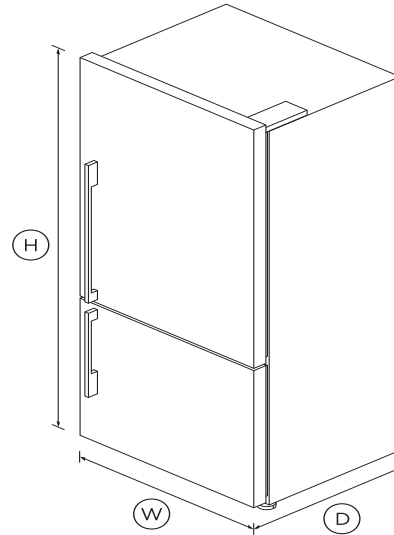

Freestanding Refrigerator Freezer, 32", 17.5 cu ft

Series 7 | contemporary

White | Right Hinge

This white refrigerator with bottom freezer has large, flexible storage options for a busy household.

- ActiveSmart™ technology helps keep food fresher for longer by constantly maintaining the ideal temperature
- Spacious bottom freezer with easy-slide internal drawers to separate storage

DIMENSIONS

Height	67 1/2 "
Width	31 1/8 "
Depth	27 3/8 "

FEATURES & BENEFITS

ActiveSmart™ Foodcare

Every time you open your refrigerator, the temperature around your food changes. ActiveSmart™ foodcare adjusts airflow to create a stable temperature, helping your food stay fresher for longer.

Product dimensions

Depth	27 ³ / ₈ "
Height	67 ¹ / ₂ "
Minimum air clearance - at rear	1- ³ / ₁₆ "
Minimum air clearance - each	¹³ / ₁₆ "
Minimum air clearance - on top	2" "
Width	31 ¹ / ₈ "

The product dimensions and specifications in this page apply to the specific product and model. Under our policy of continuous improvement, these dimensions and specifications may change at any time. You should therefore check with Fisher & Paykel's Customer Care Centre to ensure this page correctly describes the model currently available. © Fisher & Paykel Appliances Ltd 2019.