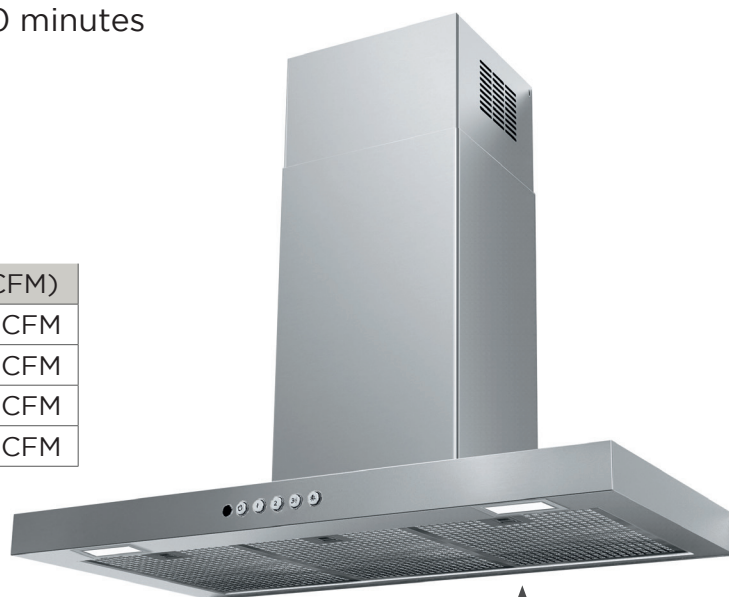

STILO

WALL HOOD

SILENT AND PRECIOUS AS PURE AIR

Stilo is one of the quietest T Shape hoods and is guaranteed to amaze for its high performance and low noise. The hood's stylish design conceals FABER's exclusive VAM technology, allowing permanent setting of extraction speed.

Maximum comfort, minimum energy consumption, and complete freedom to enjoy your home thanks to a continuous exchange of air extraction for 10 minutes activated by the Intensive Speed Function.

AVAILABLE MODELS

Model #	Size / Color	Motor Class (CFM)
STIL24SSV2	24" Stainless	295, 395, 600 CFM
STIL30SSV2	30" Stainless	295, 395, 600 CFM
STIL36SSV2	36" Stainless	295, 395, 600 CFM
STIL46SSV2	48" Stainless	295, 395, 600 CFM

NEW LED LIGHTING