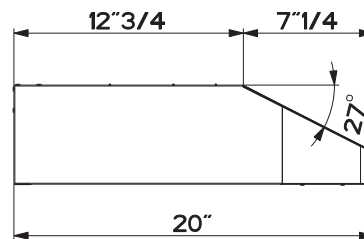

DIMENSIONS

Front View

Side View

PERFORMANCE

SPEED	1	2	3	BOOST
CFM	150	250	350	390
Sones	3.9	5.0	6.0	7.3

ACCESSORIES

FILTERS –

Charcoal Filter Kit