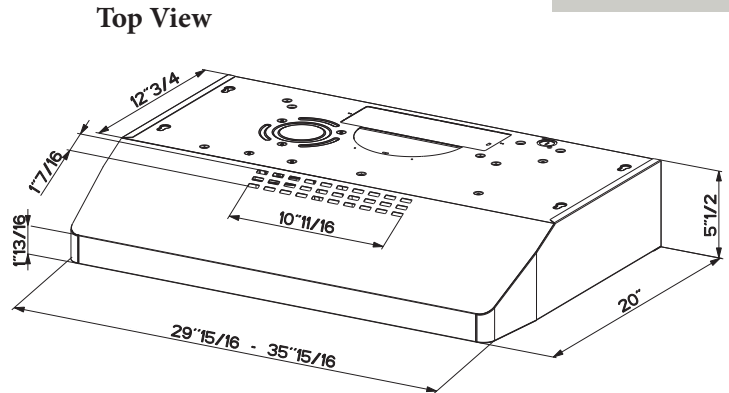

DIMENSIONS