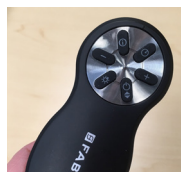

AVAILABLE MODELS

Model #	Size / Color	Motor Class (CFM)	Sound Levels (sones)
LEVT30SS400-B	30 Stainless	400 CFM	3.9 - 7.3 sones
LEVT36SS400-B	36 Stainless	400 CFM	3.9 - 7.3 sones

KEY FEATURES

Back-lit electronic controls

Back-lit electronic controls with a White LED light to indicate the current speed and two level lighting

Ductless vent grate

Attractive grids sit on top of the hood for recirculation back into the kitchen if not venting outside